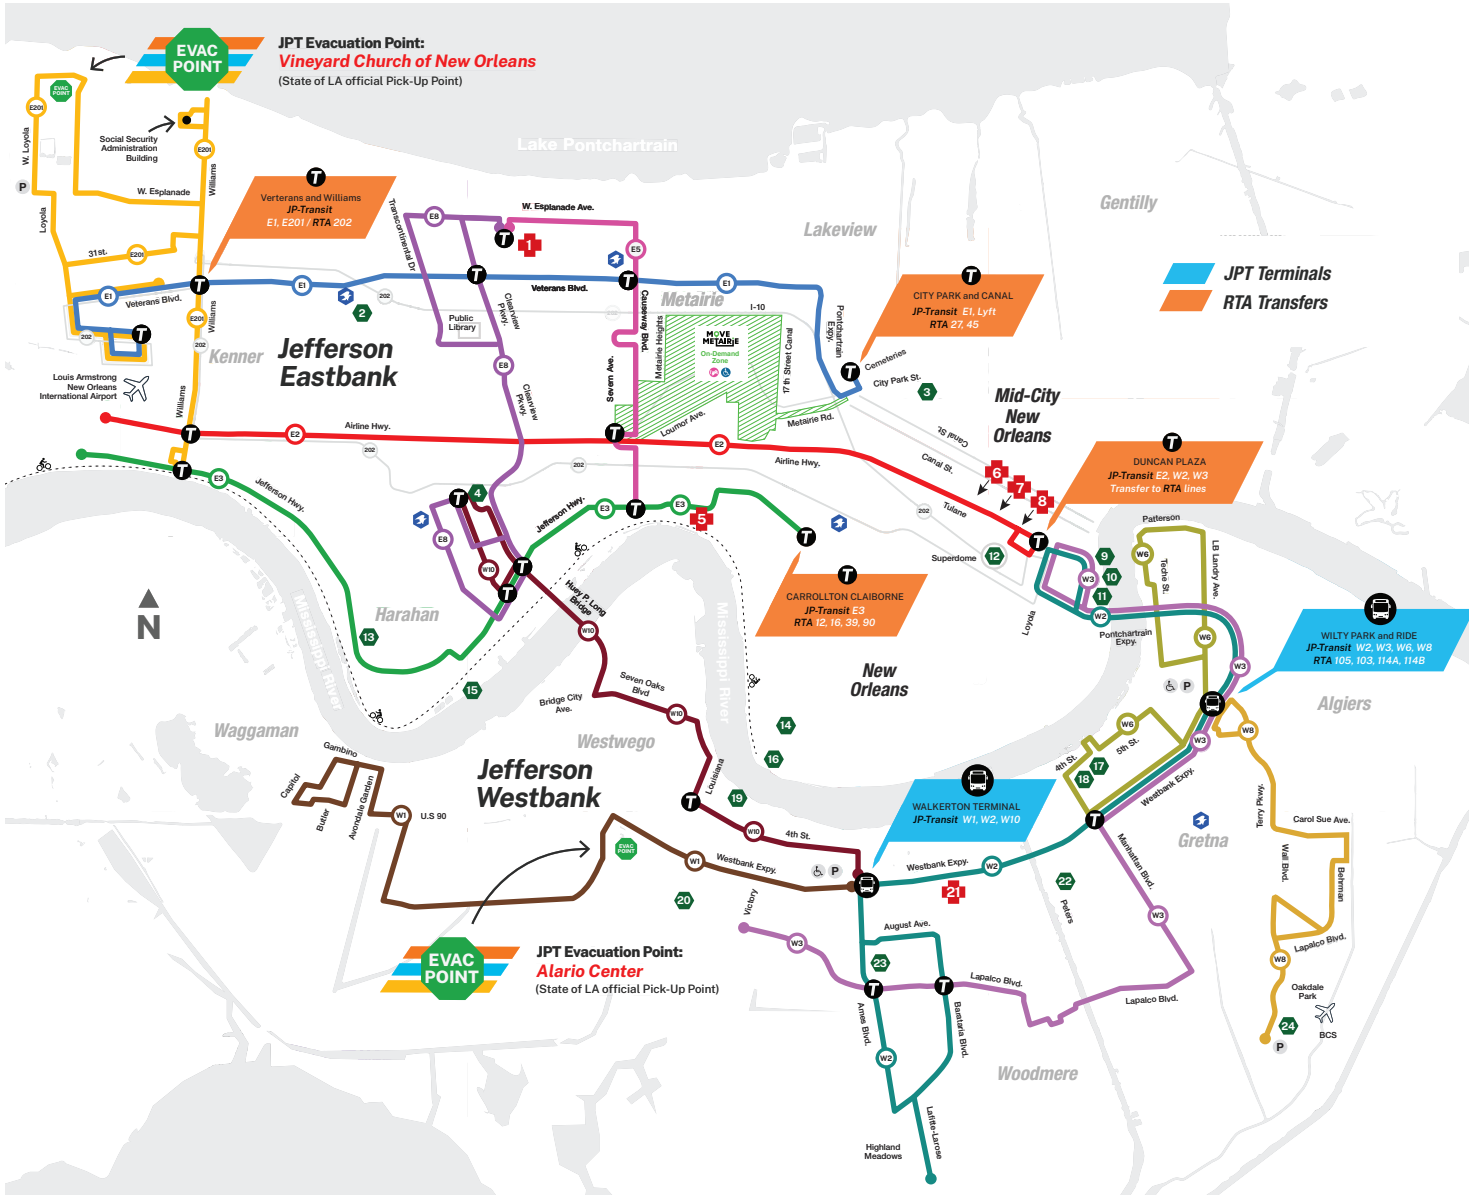

Jefferson Parish Transit

System Map

- | Eastbank Routes | Westbank Routes |
|---------------------|------------------|
| E1 Veterans-Airport | W1 Avondale |
| E2 Airline Drive | W2 Westbank Expy |
| E3 Jefferson Hwy | W3 Lapalco |
| E5 Causeway | W6 Gretna Local |
| E8 Elmwood | W8 Terrytown |
| E201 Kenner Loop | W10 Huey P. Long |

- Move Metairie On-Demand Zone Powered by
- RTA-202 Airport (runs next to the JPT E201)
- Transfer Point
- Paved Bike Path
- ADA Accessible
- Park & Ride

- ### Landmarks
- | | |
|---------------------------|-------------------------------|
| Post Office | Harahan City Hall |
| East Jefferson Hospital | Audubon Park |
| Lafreniere Park | Avondale Shipyards |
| City Park | Audubon Zoo |
| Yenni Building | Gretna City Hall |
| Oshner Health Center | Gretna Courthouse |
| VA Hospital | Westwego City Hall |
| Tulane Medical Center | Bayou Segnette State Park |
| University Medical Center | West Jefferson Medical Center |
| Jackson Square | State Building |
| Woldenberg Park | Johnny Jacobs Playground |
| Aquarium of the Americas | Oakdale Playground |
| Superdome | |

- ### EVAC POINT Hurricane Evacuation Parish Pickup Points:
- Westbank – Alario Center**
2000 Segnette Blvd., Westwego
 - Eastbank – Vineyard Church of New Orleans**
5200 Blair Dr., Metairie

GET THE APP
The Transit App that gets you where you want to be!