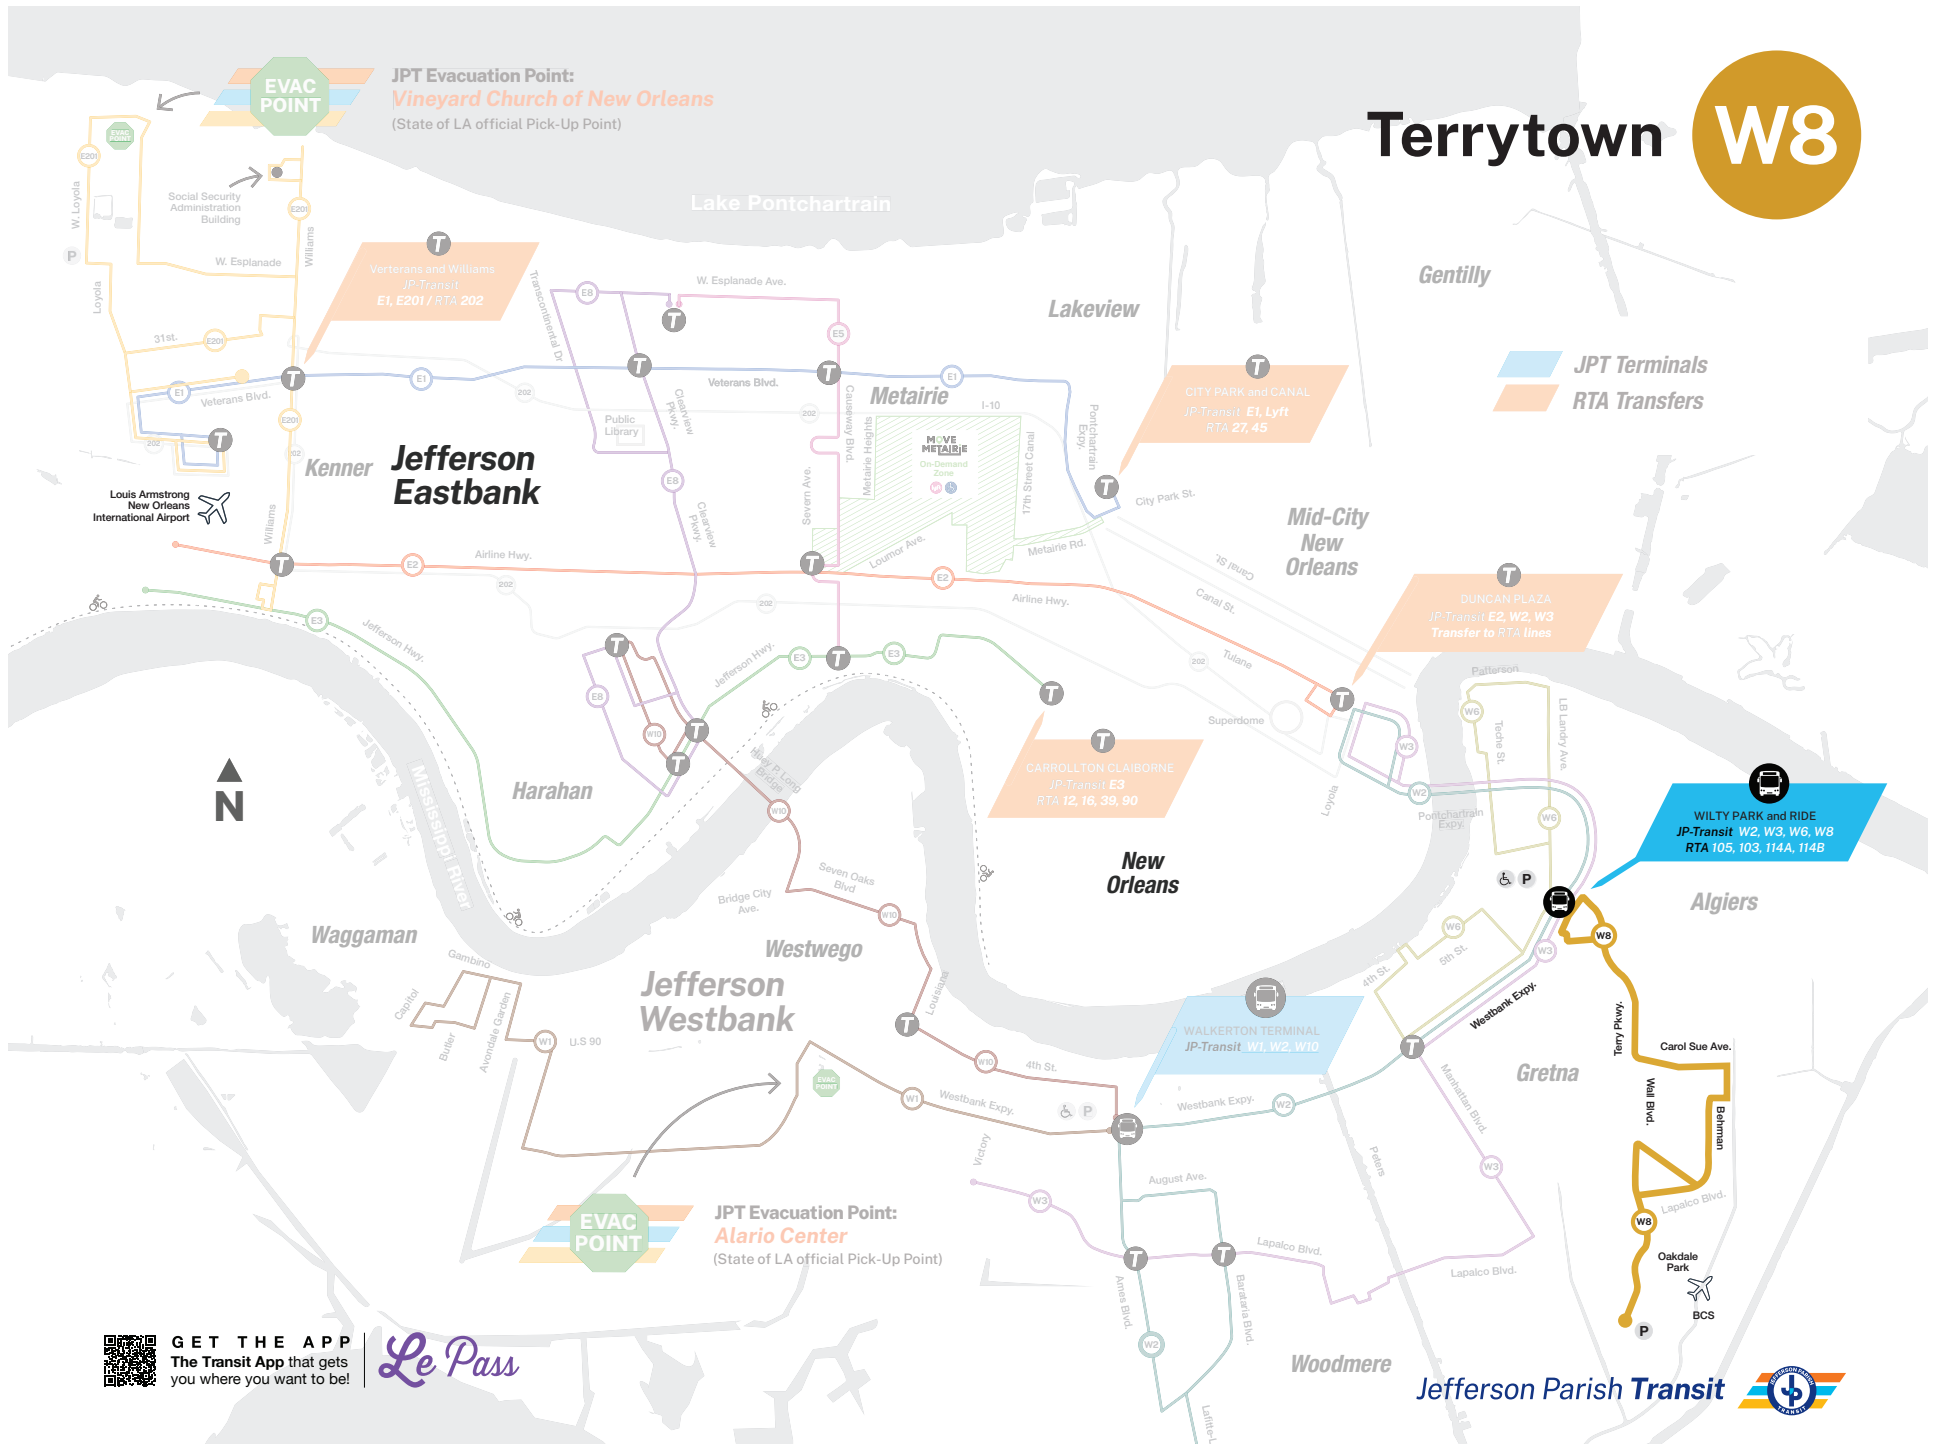

Terrytown W8

GET THE APP
The Transit App that gets you where you want to be!