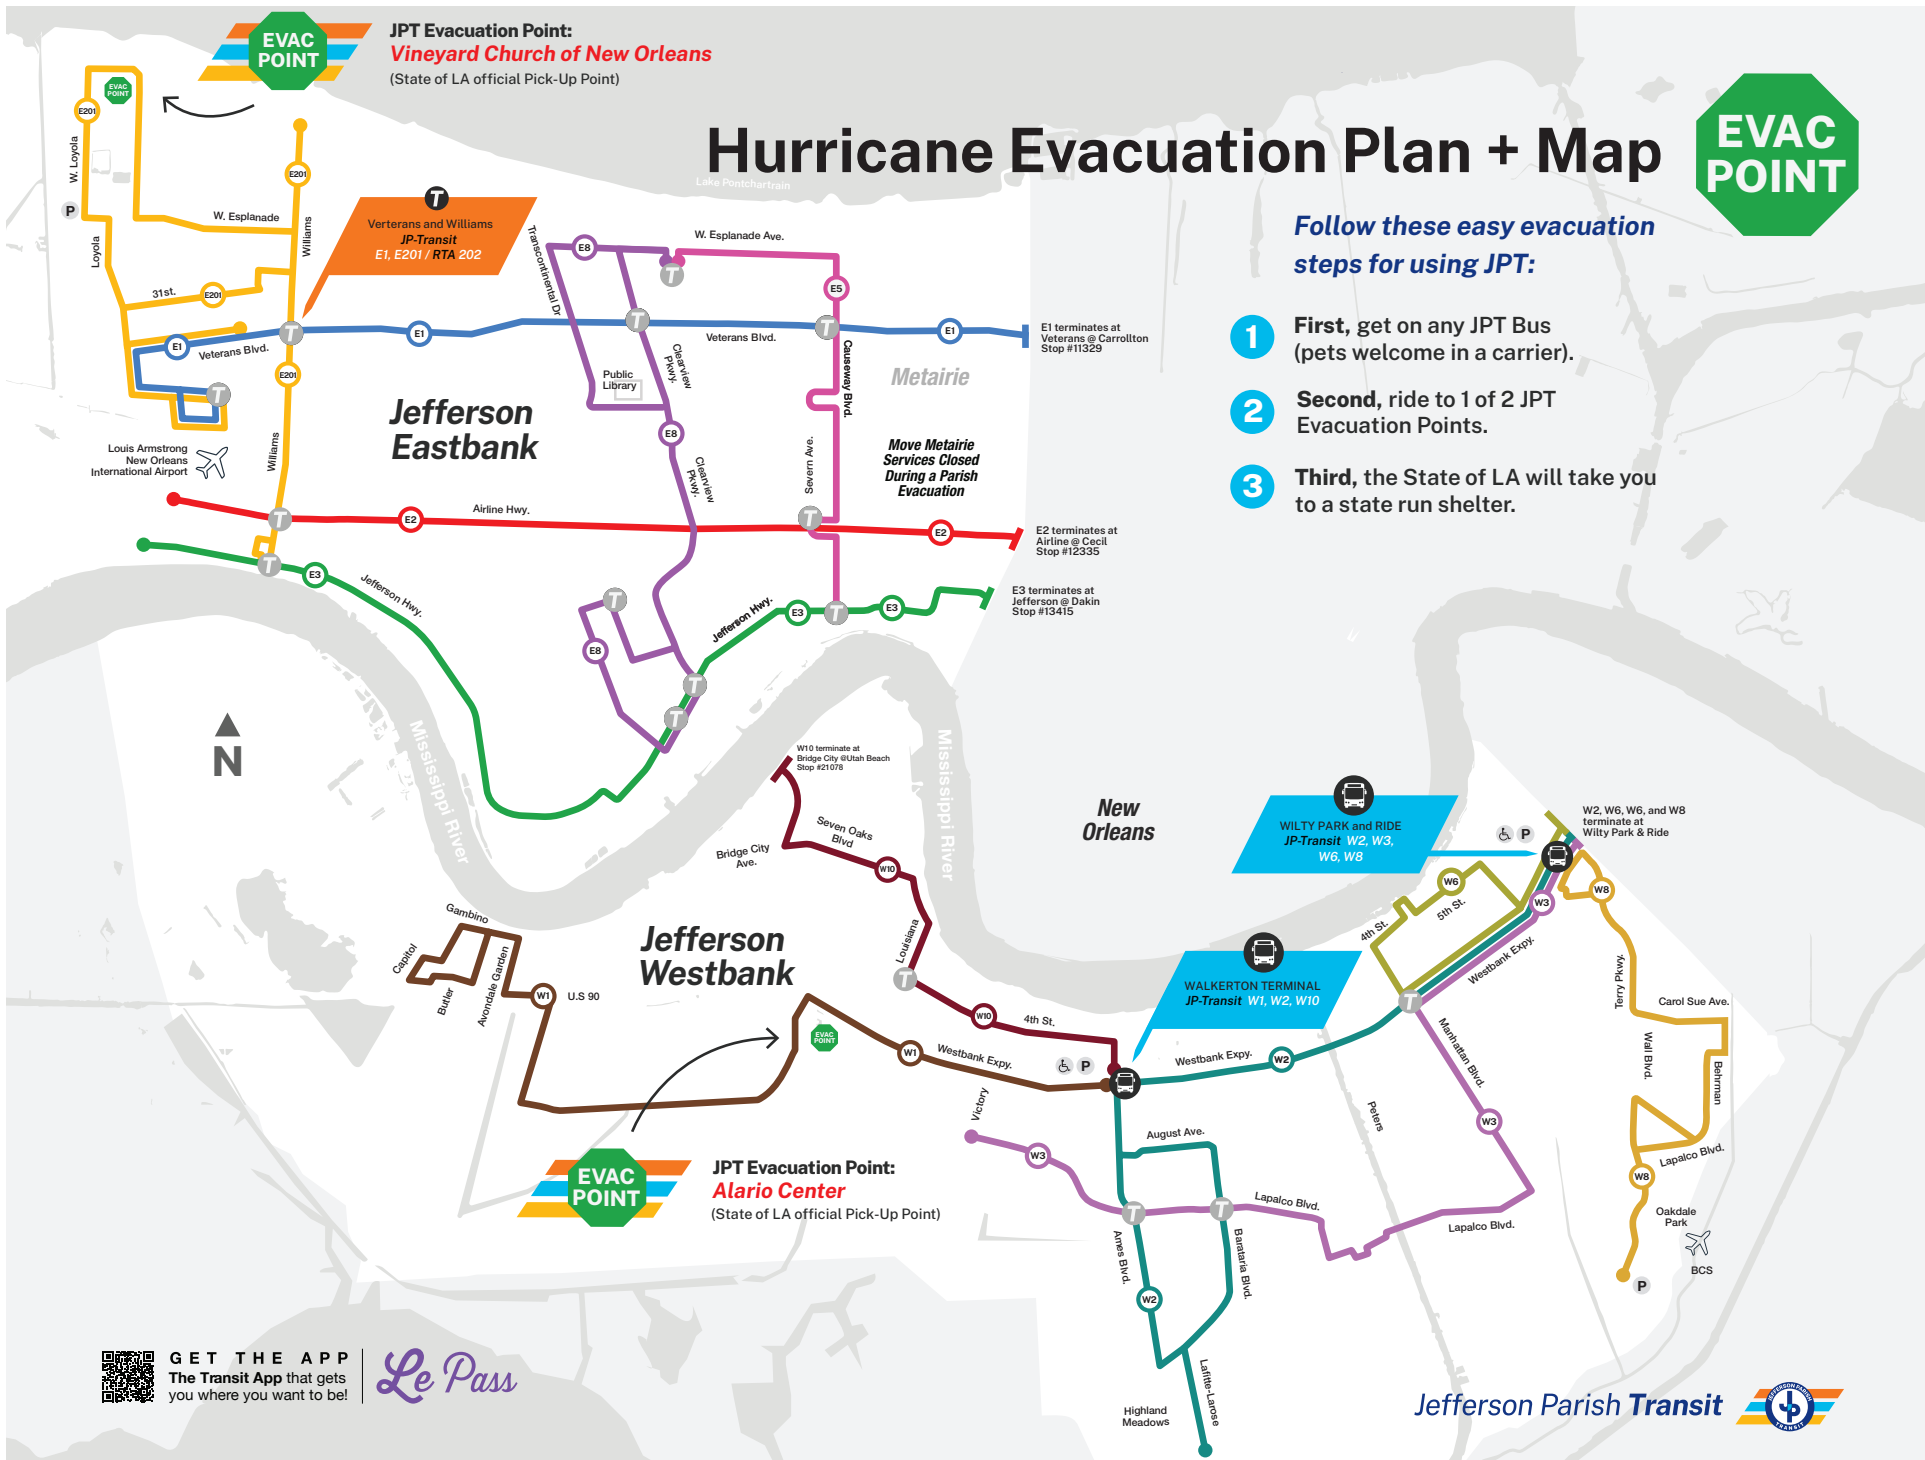

EVAC POINT

Follow these easy evacuation steps for using JPT:

- 1** First, get on any JPT Bus (pets welcome in a carrier).
- 2** Second, ride to 1 of 2 JPT Evacuation Points.
- 3** Third, the State of LA will take you to a state run shelter.