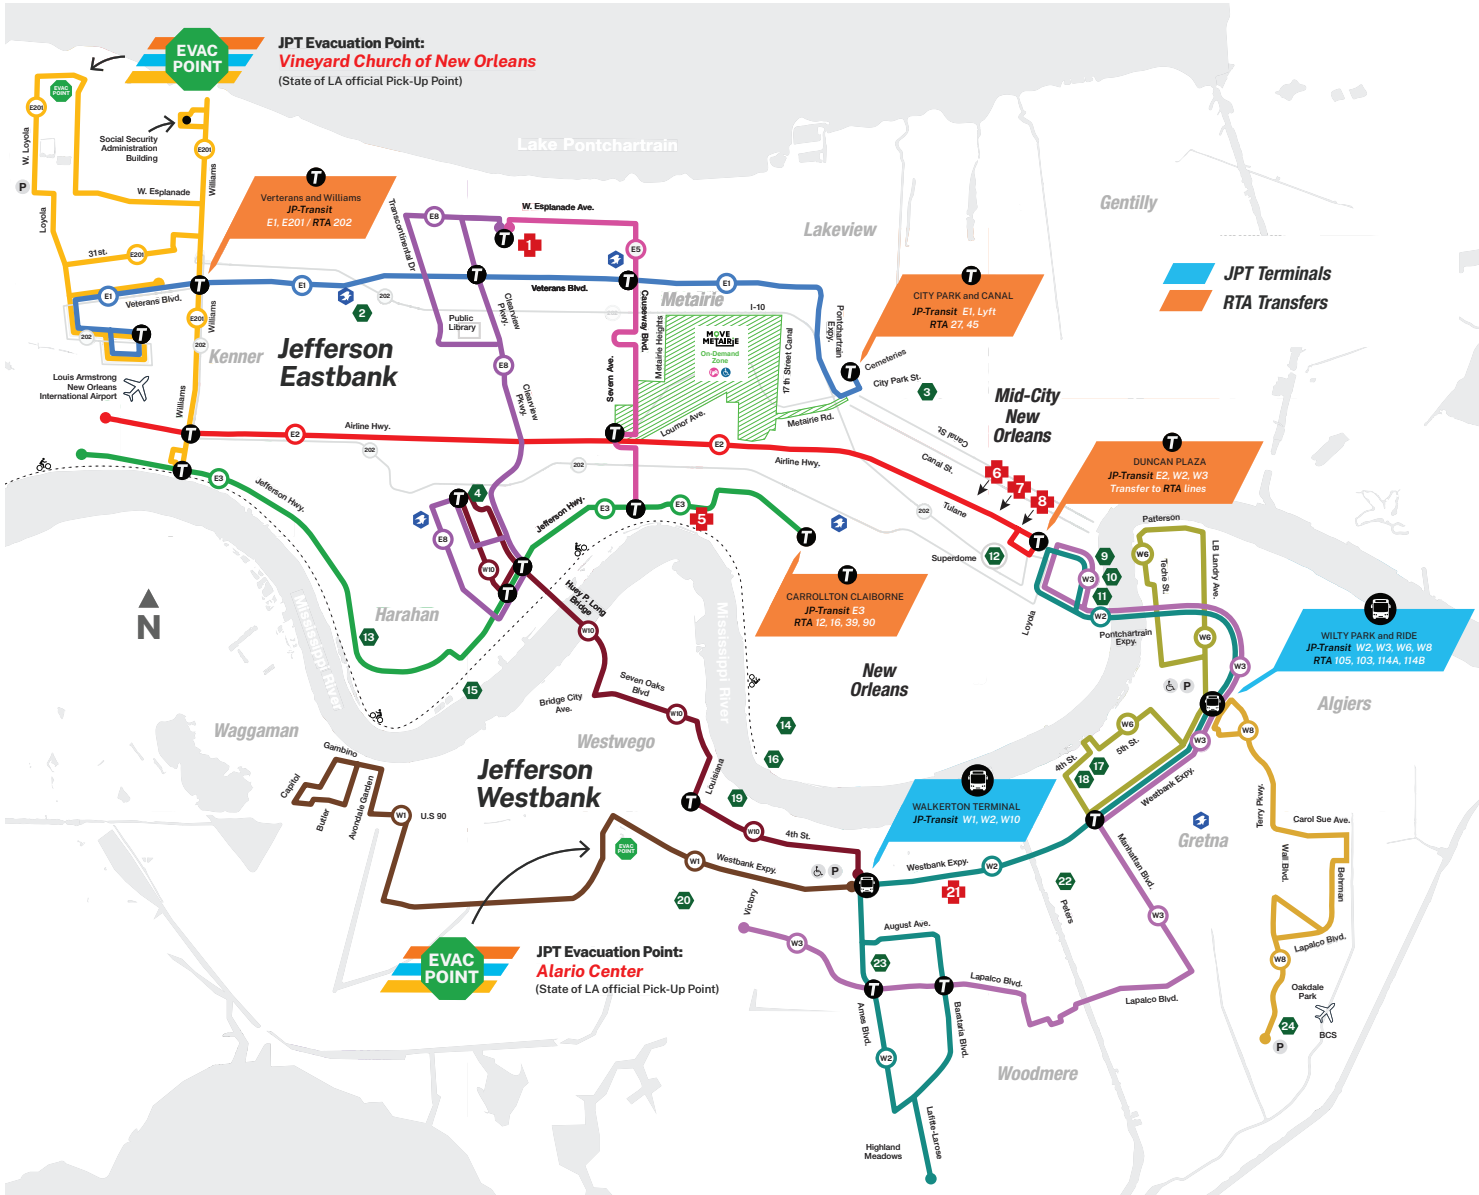

Jefferson Parish Transit

System Map

Eastbank Routes	Westbank Routes
E1 Veterans-Airport	W1 Avondale
E2 Airline Drive	W2 Westbank Expy
E3 Jefferson Hwy	W3 Lapalco
E5 Causeway	W6 Gretna Local
E8 Elmwood	W8 Terrytown
E201 Kenner Loop	W10 Huey P. Long

- Move Metairie On-Demand Zone Powered by
- RTA-202 Airport (runs next to the JPT E201)
- Transfer Point
- Paved Bike Path
- ADA Accessible
- Park & Ride

1. ### Landmarks

Post Office	Harahan City Hall
East Jefferson Hospital	Audubon Park
Lafreniere Park	Avondale Shipyards
City Park	Audubon Zoo
Yenni Building	Gretna City Hall
Oshner Health Center	Gretna Courthouse
VA Hospital	Westwego City Hall
Tulane Medical Center	Bayou Segnette State Park
University Medical Center	West Jefferson Medical Center
Jackson Square	State Building
Woldenberg Park	Johnny Jacobs Playground
Aquarium of the Americas	Oakdale Playground
Superdome	

1. ### Hurricane Evacuation Parish Pickup Points:
2. **Westbank – Alario Center**
     2000 Segnette Blvd., Westwego
   - **Eastbank – Vineyard Church of New Orleans**
     5200 Blair Dr., Metairie

GET THE APP
The Transit App that gets you where you want to be!