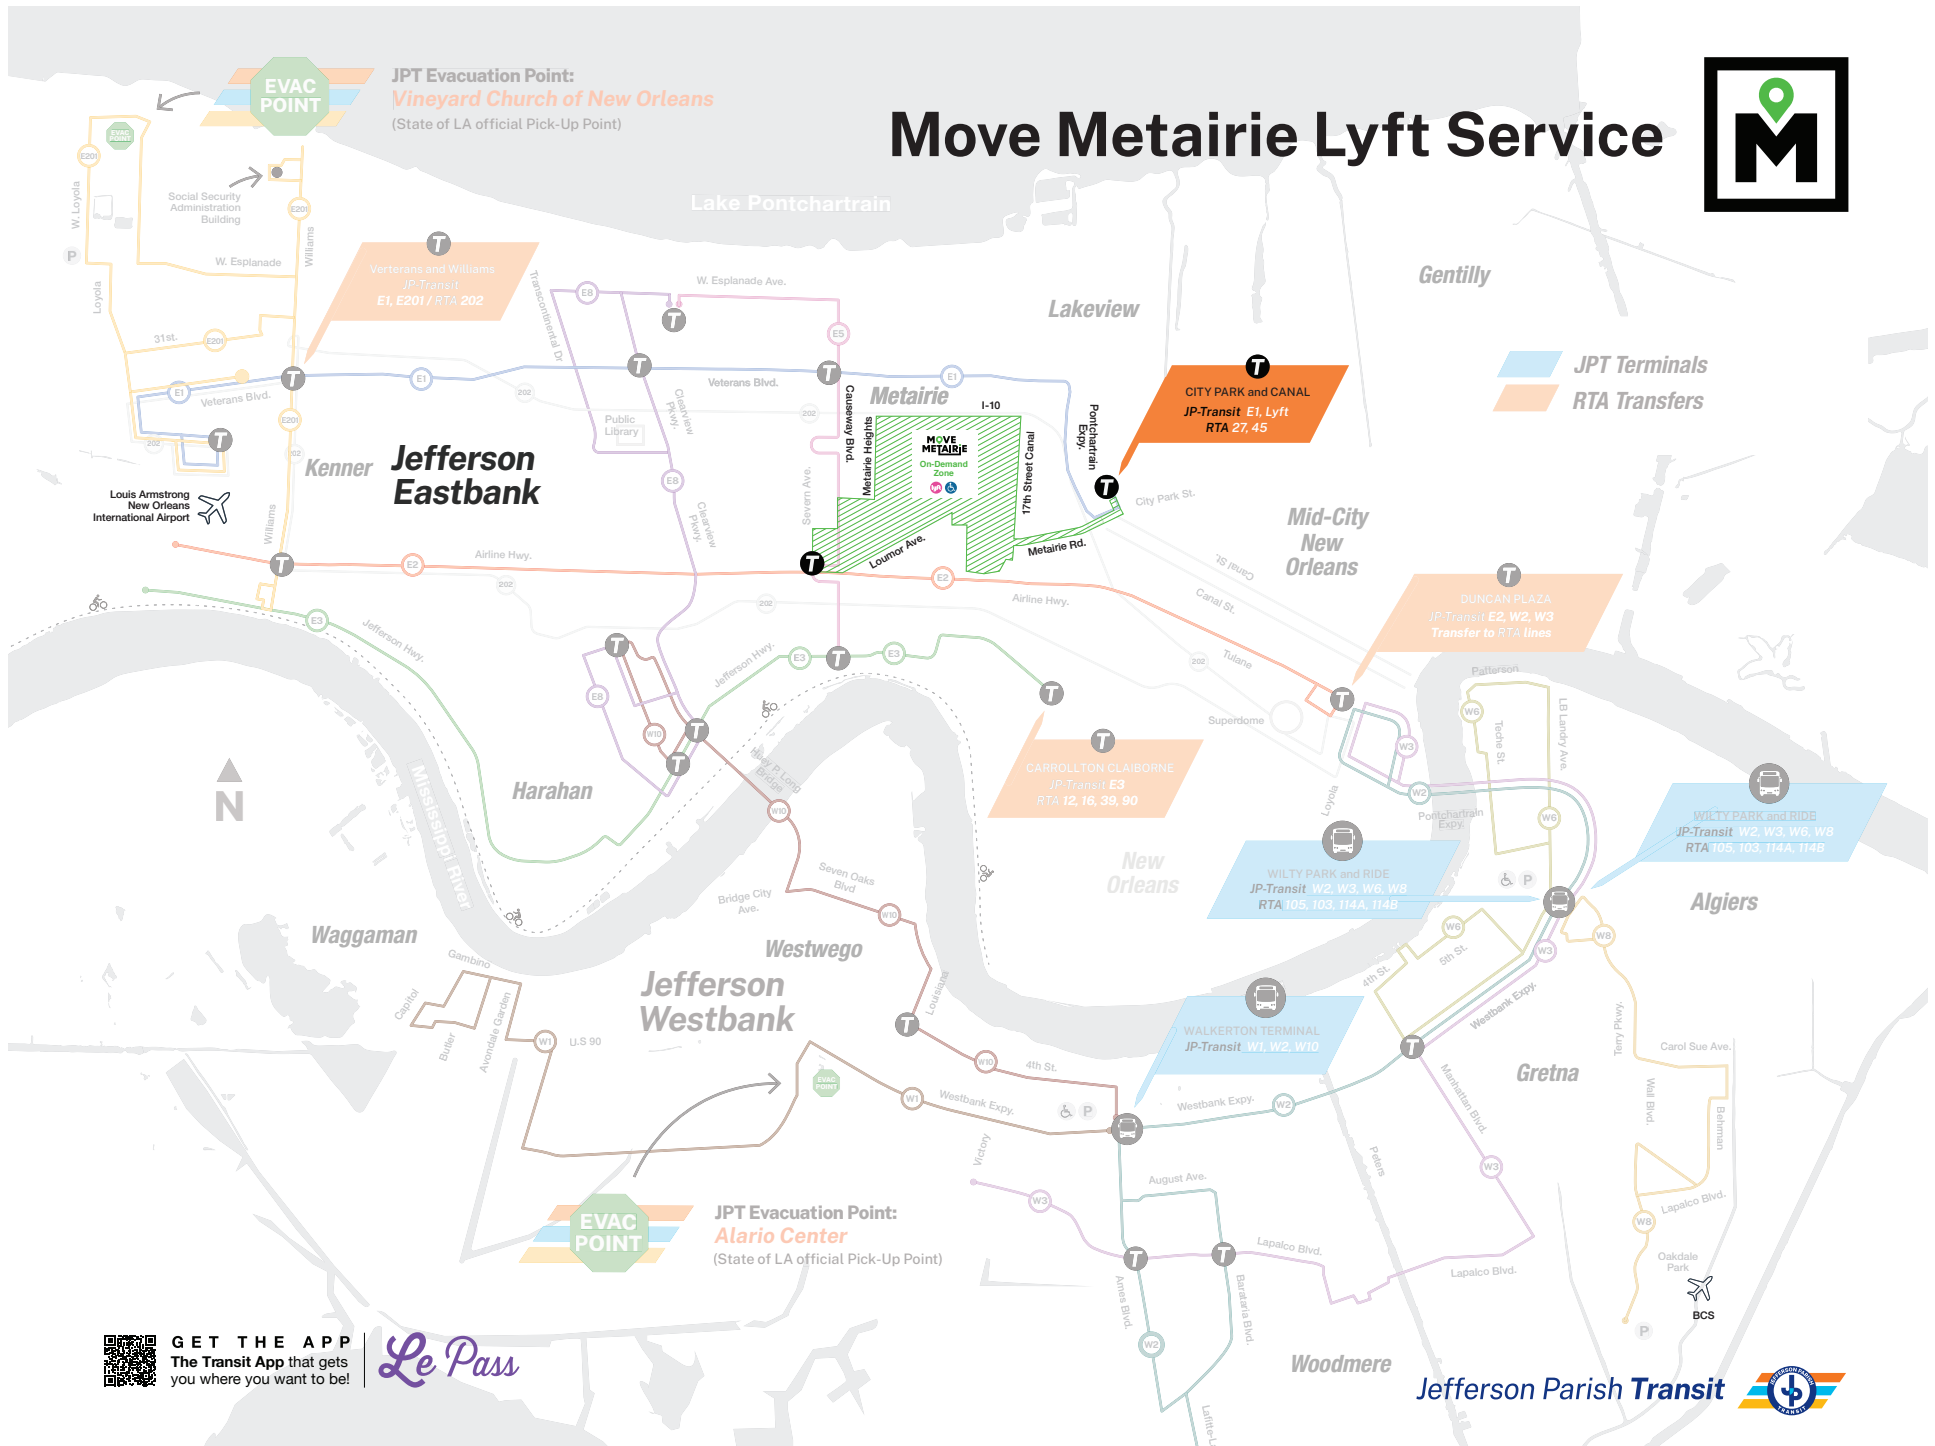

Move Metairie Lyft Service

EVAC POINT

JPT Evacuation Point:
Vineyard Church of New Orleans
(State of LA official Pick-Up Point)

EVAC POINT

JPT Evacuation Point:
Alario Center
(State of LA official Pick-Up Point)

JPT Terminals
RTA Transfers

WILTY PARK and RIDE
JP-Transit W2, W3, W6, W8
RTA 105, 103, 114A, 114B

WILTY PARK and RIDE
JP-Transit W2, W3, W6, W8
RTA 105, 103, 114A, 114B

CARROLLTON CLAIBORNE
JP-Transit E3
RTA 12, 16, 39, 90

DUNCAN PLAZA
JP-Transit E2, W2, W3
Transfer to RTA lines

CITY PARK and CANAL
JP-Transit E1, Lyft
RTA 27, 45

Jefferson Eastbank

Jefferson Westbank

GET THE APP
The Transit App that gets you where you want to be!

Jefferson Parish Transit