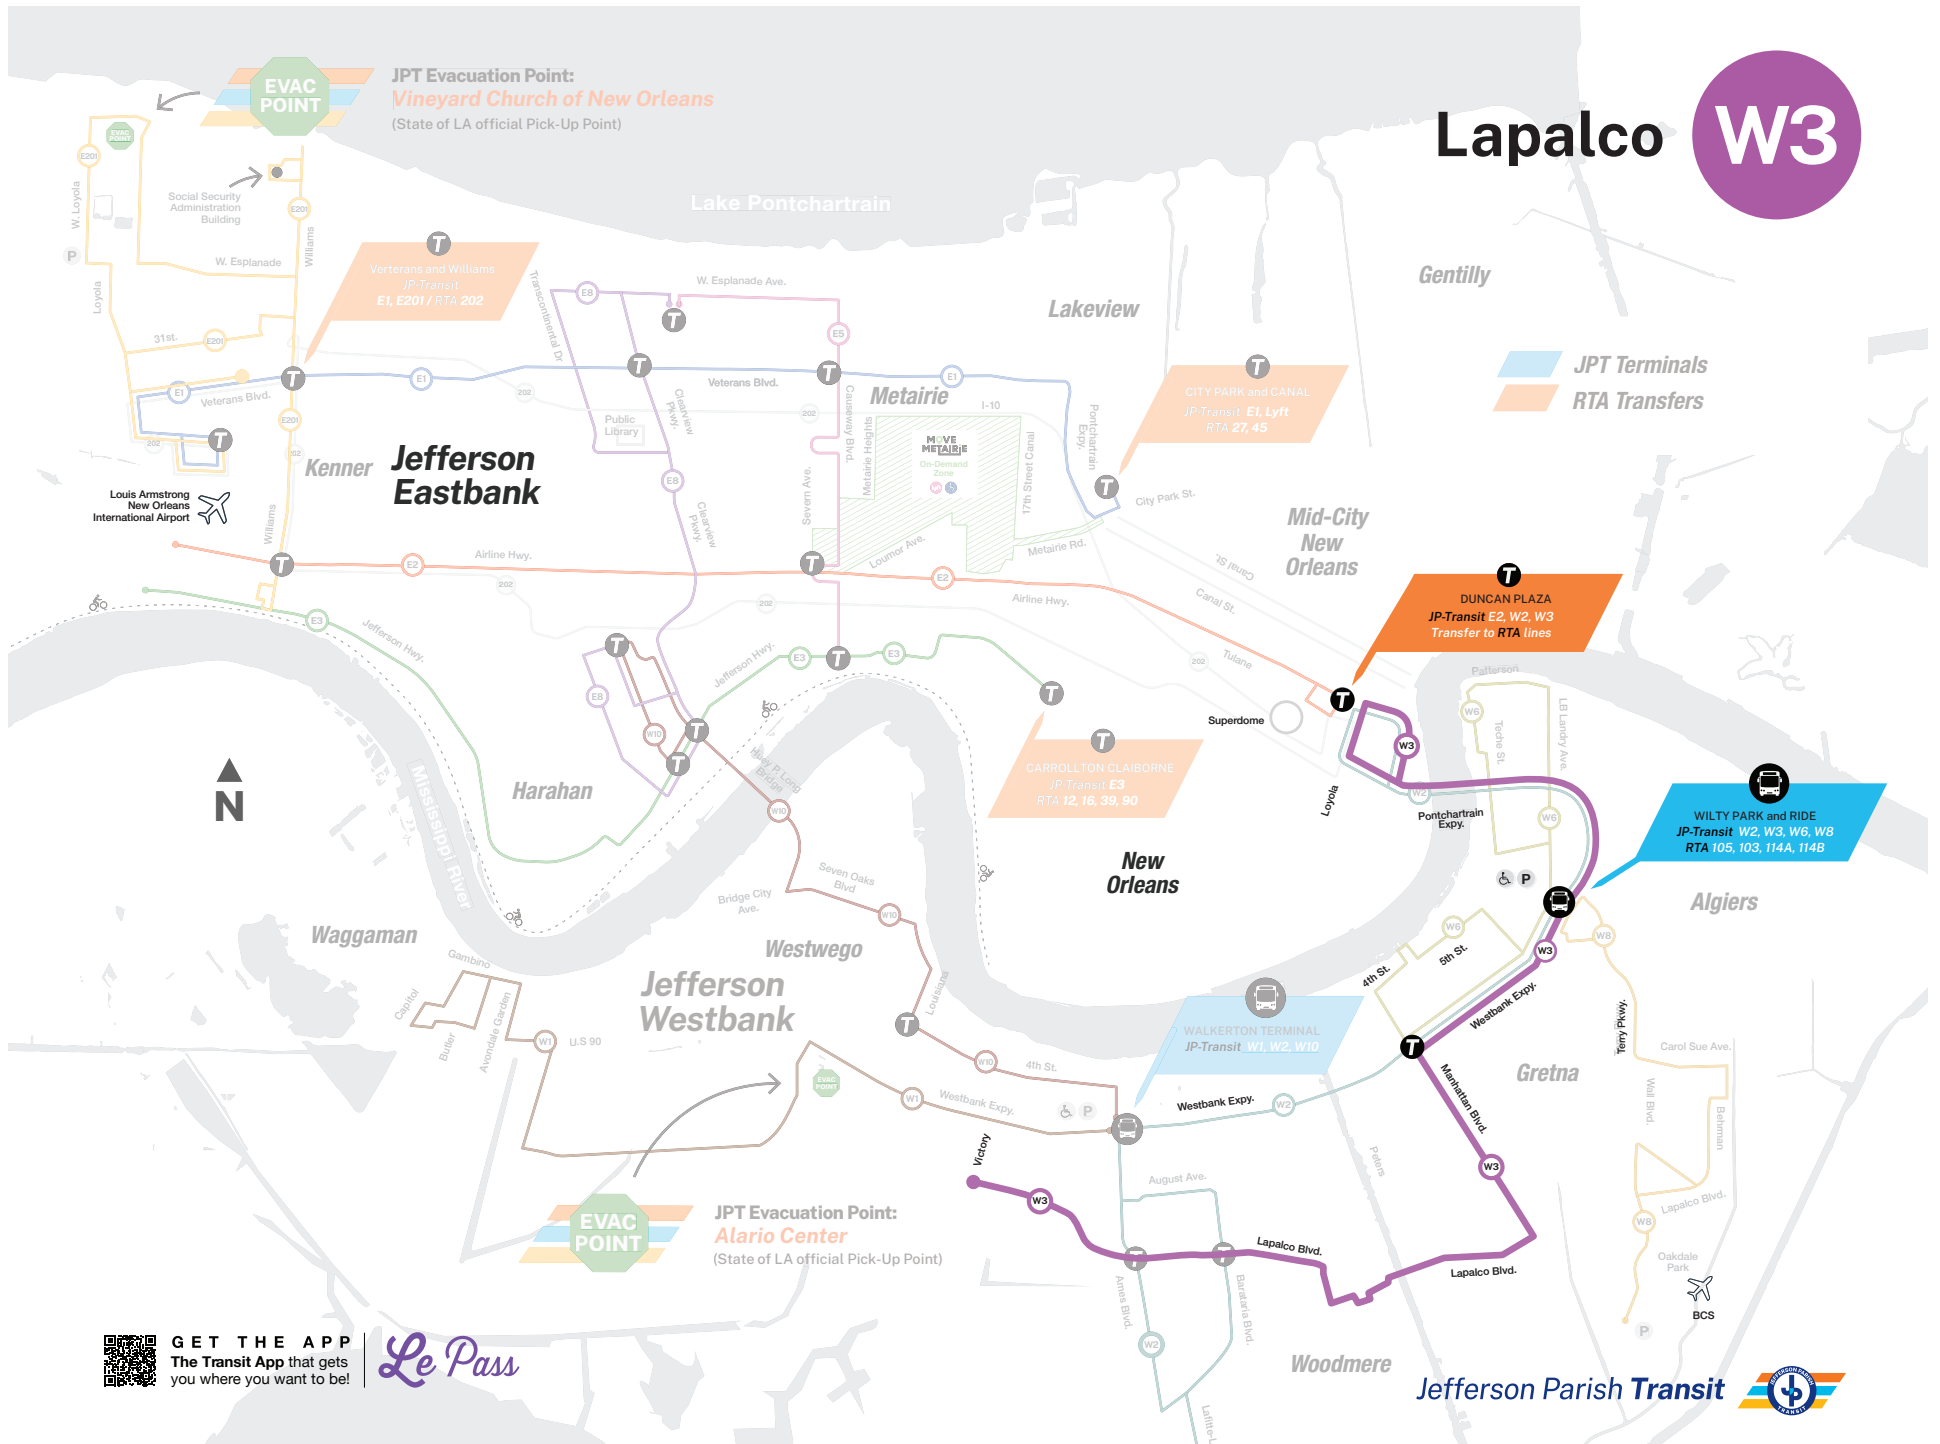

Lapalco W3

GET THE APP
The Transit App that gets you where you want to be!