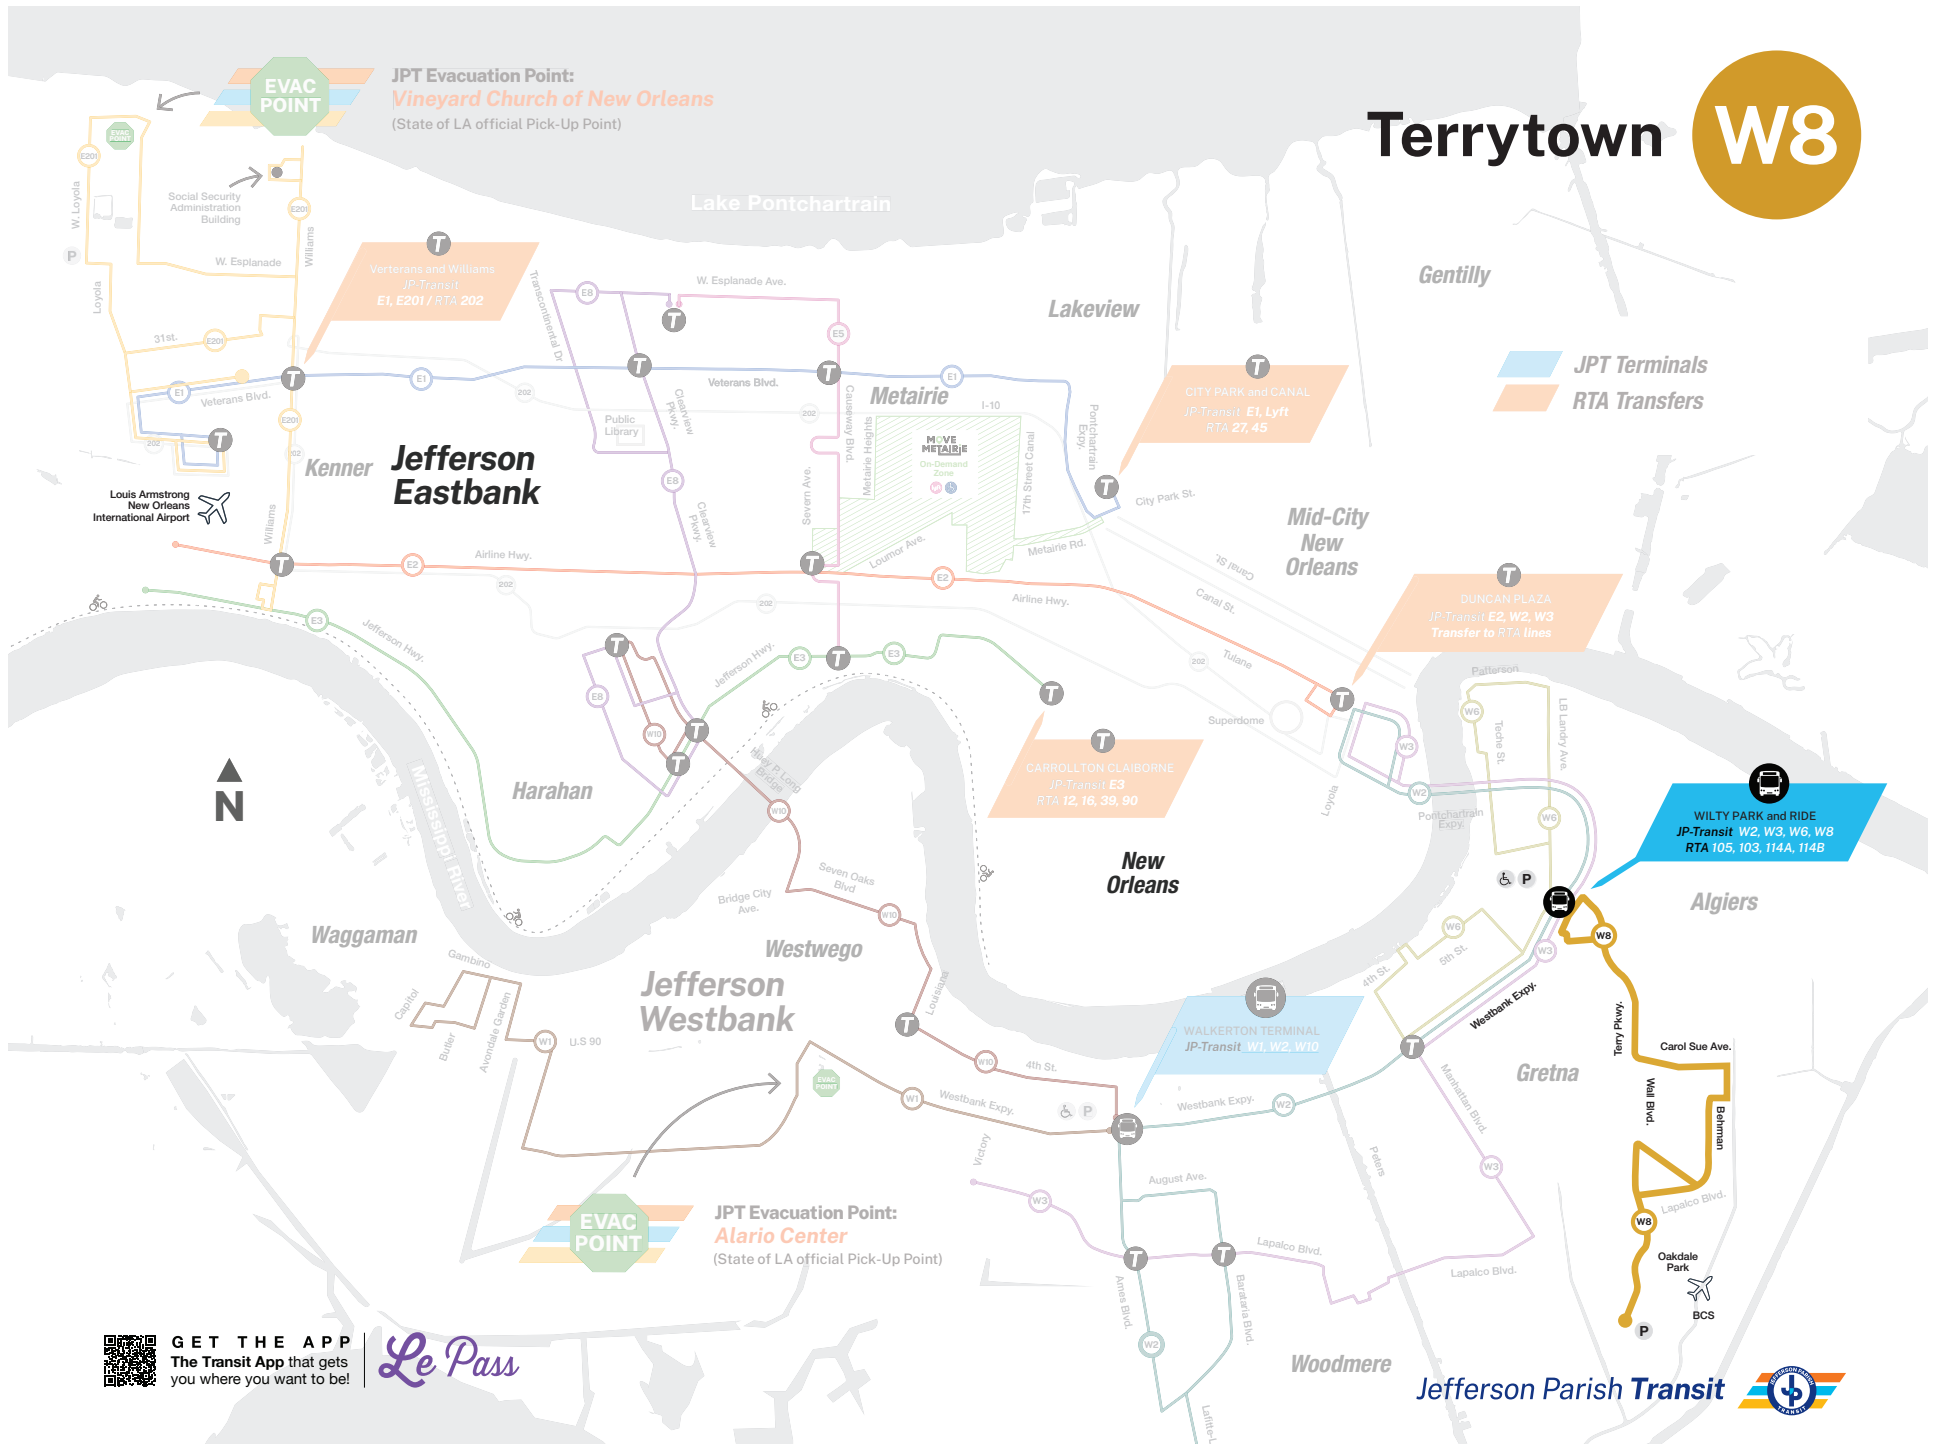

Terrytown W8

GET THE APP
The Transit App that gets you where you want to be!