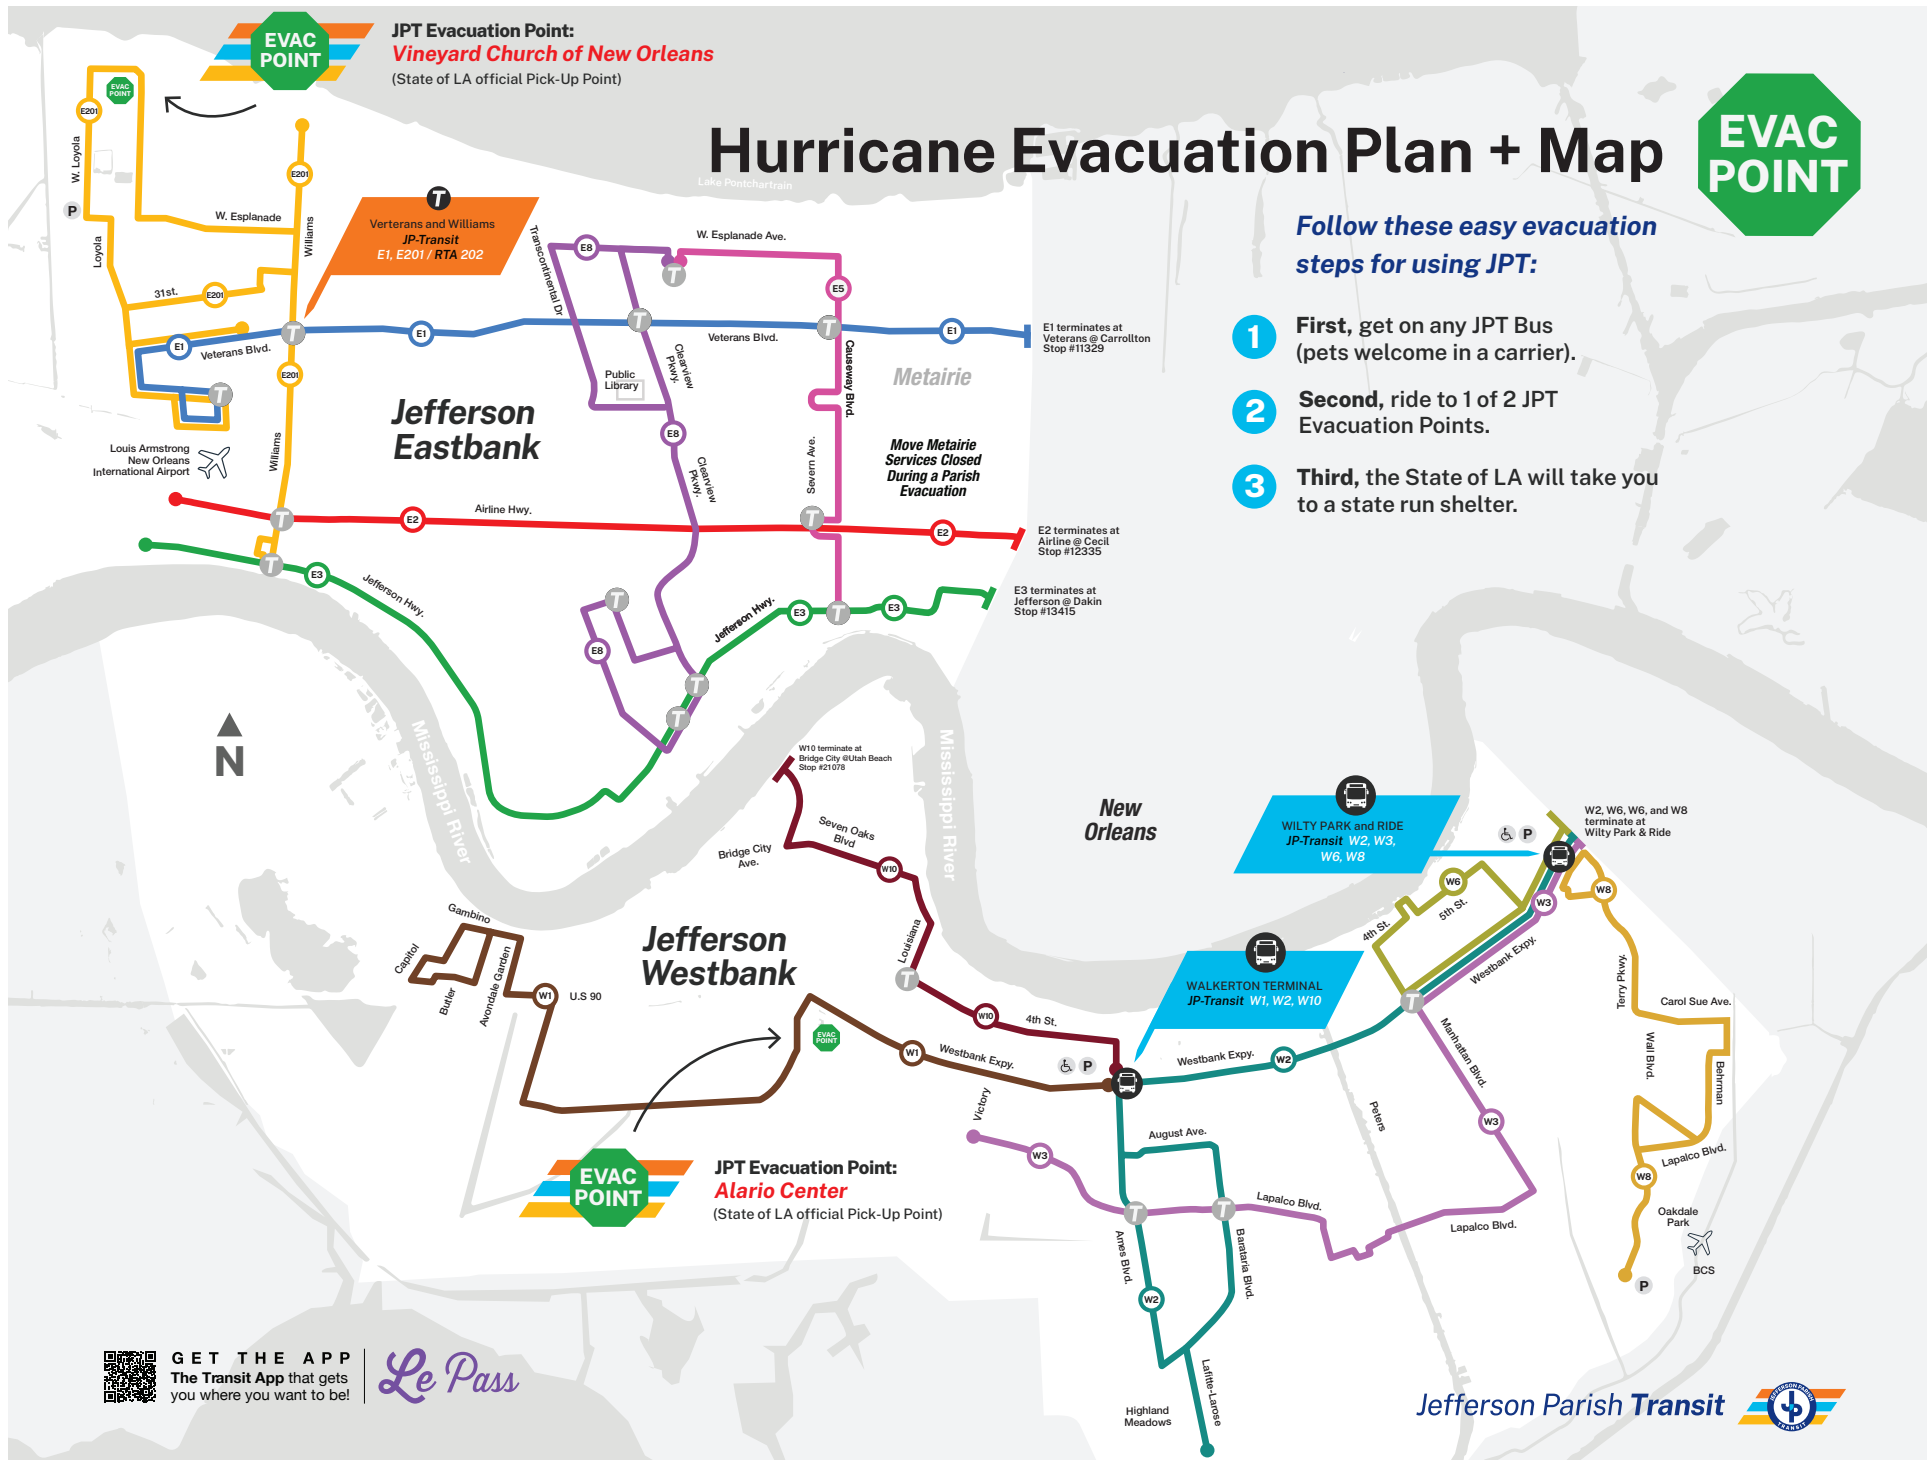

EVAC POINT

JPT Evacuation Point:
Vineyard Church of New Orleans
(State of LA official Pick-Up Point)

Hurricane Evacuation Plan + Map

EVAC POINT

Follow these easy evacuation steps for using JPT:

1. **1** First, get on any JPT Bus (pets welcome in a carrier).
2. **2** Second, ride to 1 of 2 JPT Evacuation Points.
3. **3** Third, the State of LA will take you to a state run shelter.

GET THE APP
The Transit App that gets you where you want to be!