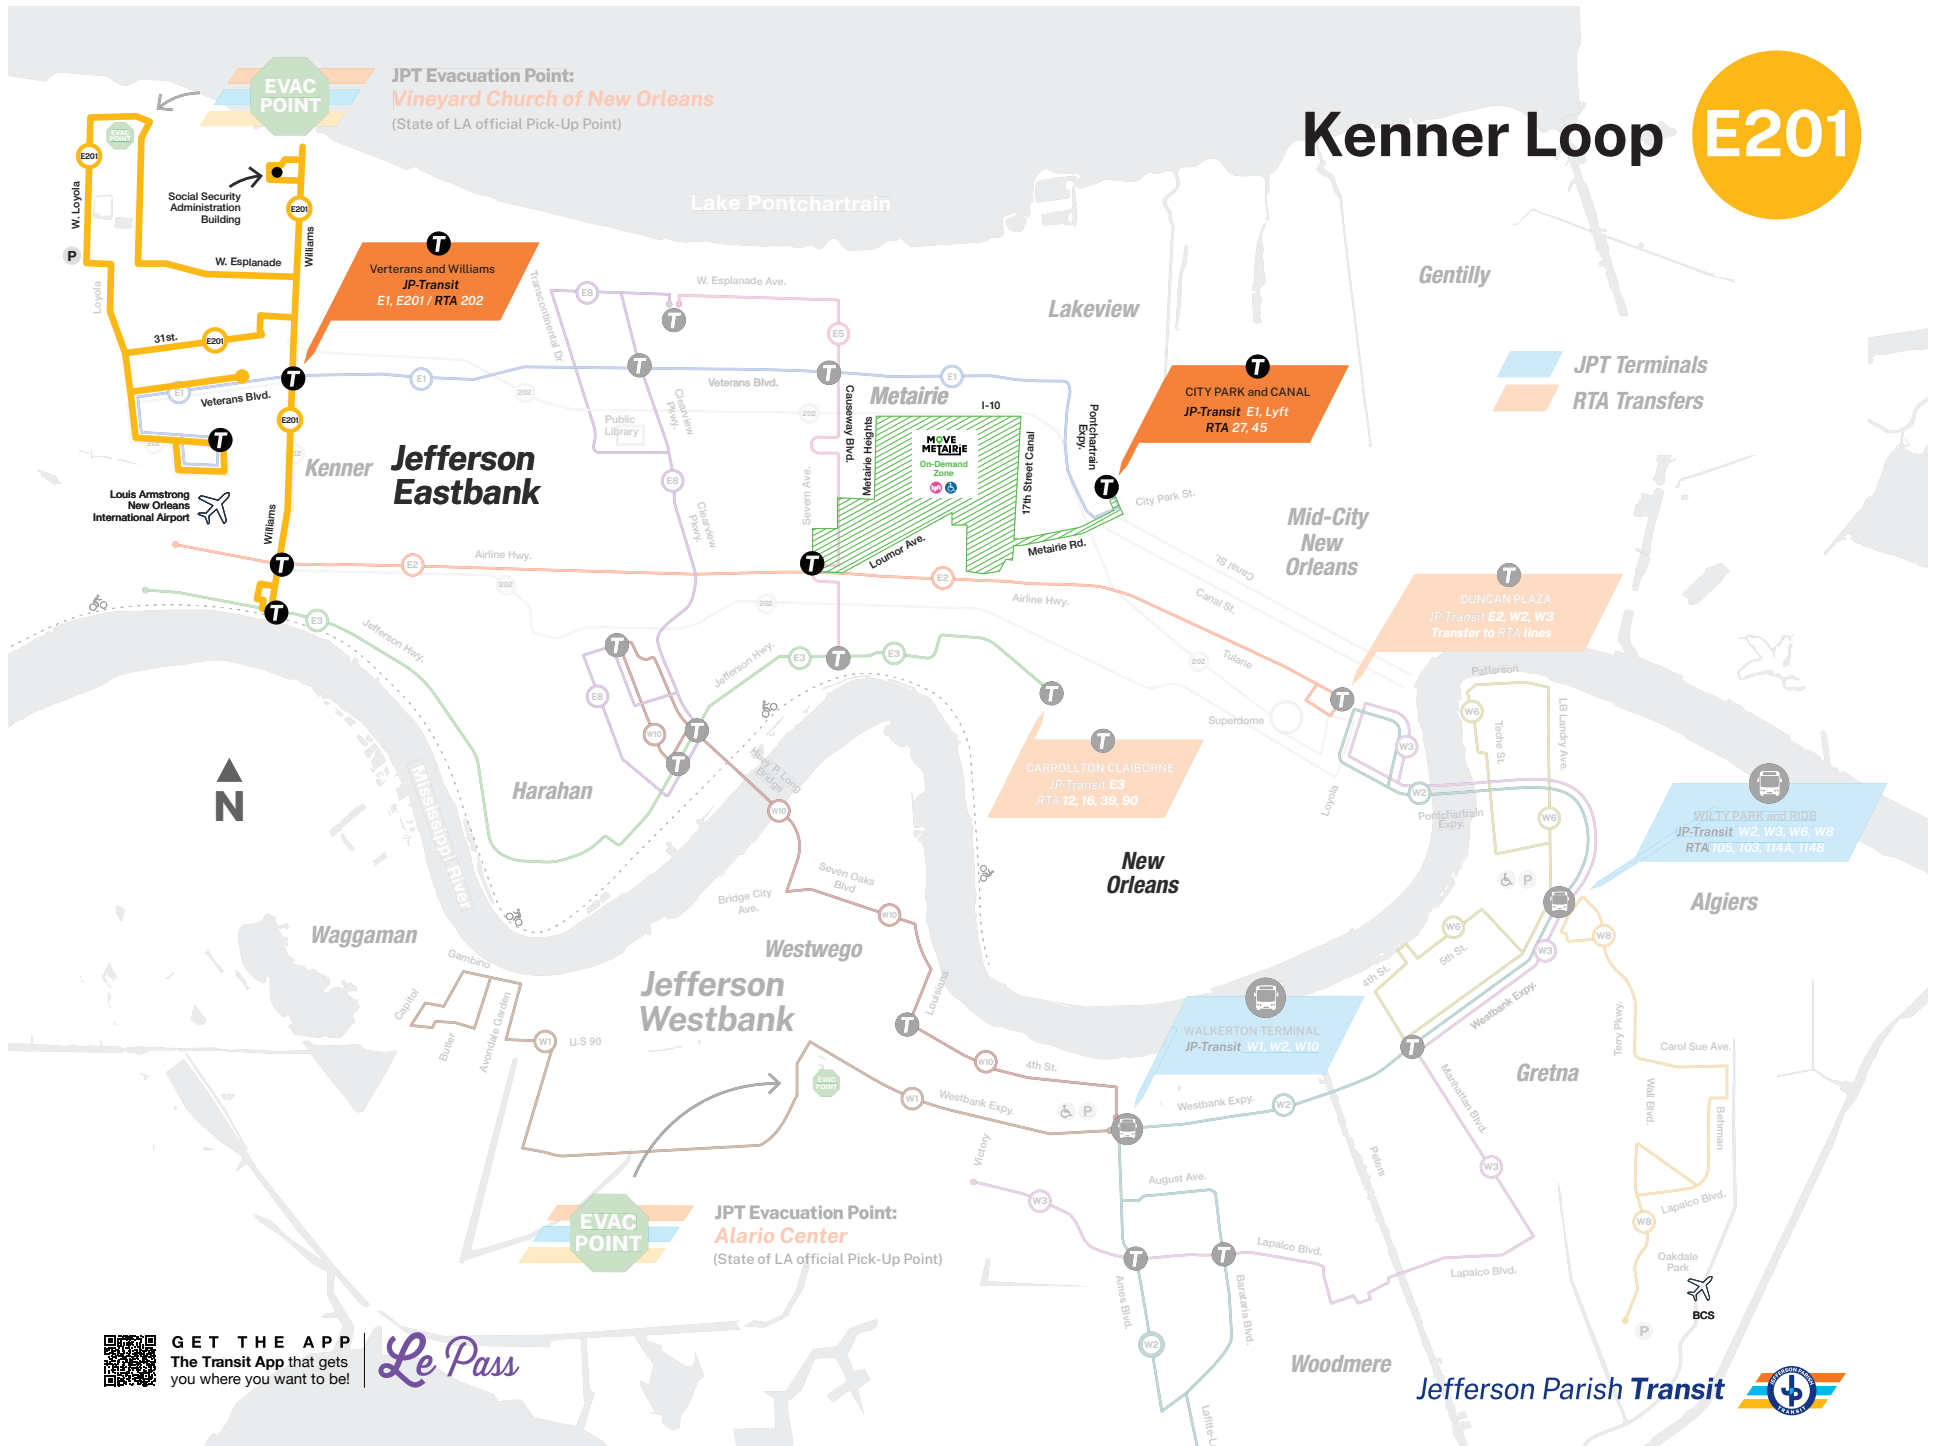

Ruta: La ruta E201 Kenner ofrece servicio desde Kenner Rivertown hasta The Treasure Chest Casino, The Esplanade Shopping Center y Ochsner Hospital (campus de Kenner). También presta servicio al Aeropuerto Internacional Louis Armstrong.

Kenner Loop E201

GET THE APP
The Transit App that gets you where you want to be!

W1 Avondale

Monday-Friday (Lunes-Viernes)

OUTBOUND / SALIENTE				INBOUND / ENTRANTE			
Walkertown Terminal	Westbank Expressway @ Beechgrove	Hwy 90 @ S Jamie	Senate @ Capital	Senate @ Capital	Hwy 90 @ S Jamie	Westbank Expressway @ Beechgrove	Walkertown Terminal
5:08 AM	5:17 AM	5:30 AM	5:38 AM	5:40 AM	5:49 AM	6:01 AM	6:10 AM
6:24 AM	6:33 AM	6:46 AM	6:54 AM	6:55 AM	7:04 AM	7:16 AM	7:25 AM
7:28 AM	7:37 AM	7:50 AM	7:58 AM	7:59 AM	8:08 AM	8:20 AM	8:29 AM
8:32 AM	8:41 AM	8:54 AM	9:02 AM	9:03 AM	9:12 AM	9:24 AM	9:33 AM
9:36 AM	9:45 AM	9:58 AM	10:06 AM	10:07 AM	10:16 AM	10:28 AM	10:37 AM
10:40 AM	10:49 AM	11:02 AM	11:10 AM	11:11 AM	11:20 AM	11:32 AM	11:41 AM
11:44 AM	11:53 AM	12:06 PM	12:14 PM	12:15 PM	12:24 PM	12:36 PM	12:45 PM
12:57 PM	1:06 PM	1:19 PM	1:27 PM	1:28 PM	1:37 PM	1:49 PM	1:58 PM
1:59 PM	2:08 PM	2:21 PM	2:29 PM	2:30 PM	2:39 PM	2:51 PM	3:00 PM
3:01 PM	3:10 PM	3:23 PM	3:31 PM	3:32 PM	3:41 PM	3:53 PM	4:02 PM
4:05 PM	4:14 PM	4:27 PM	4:35 PM	4:36 PM	4:45 PM	4:57 PM	5:06 PM
5:08 PM	5:17 PM	5:30 PM	5:38 PM	5:39 PM	5:48 PM	6:00 PM	6:09 PM