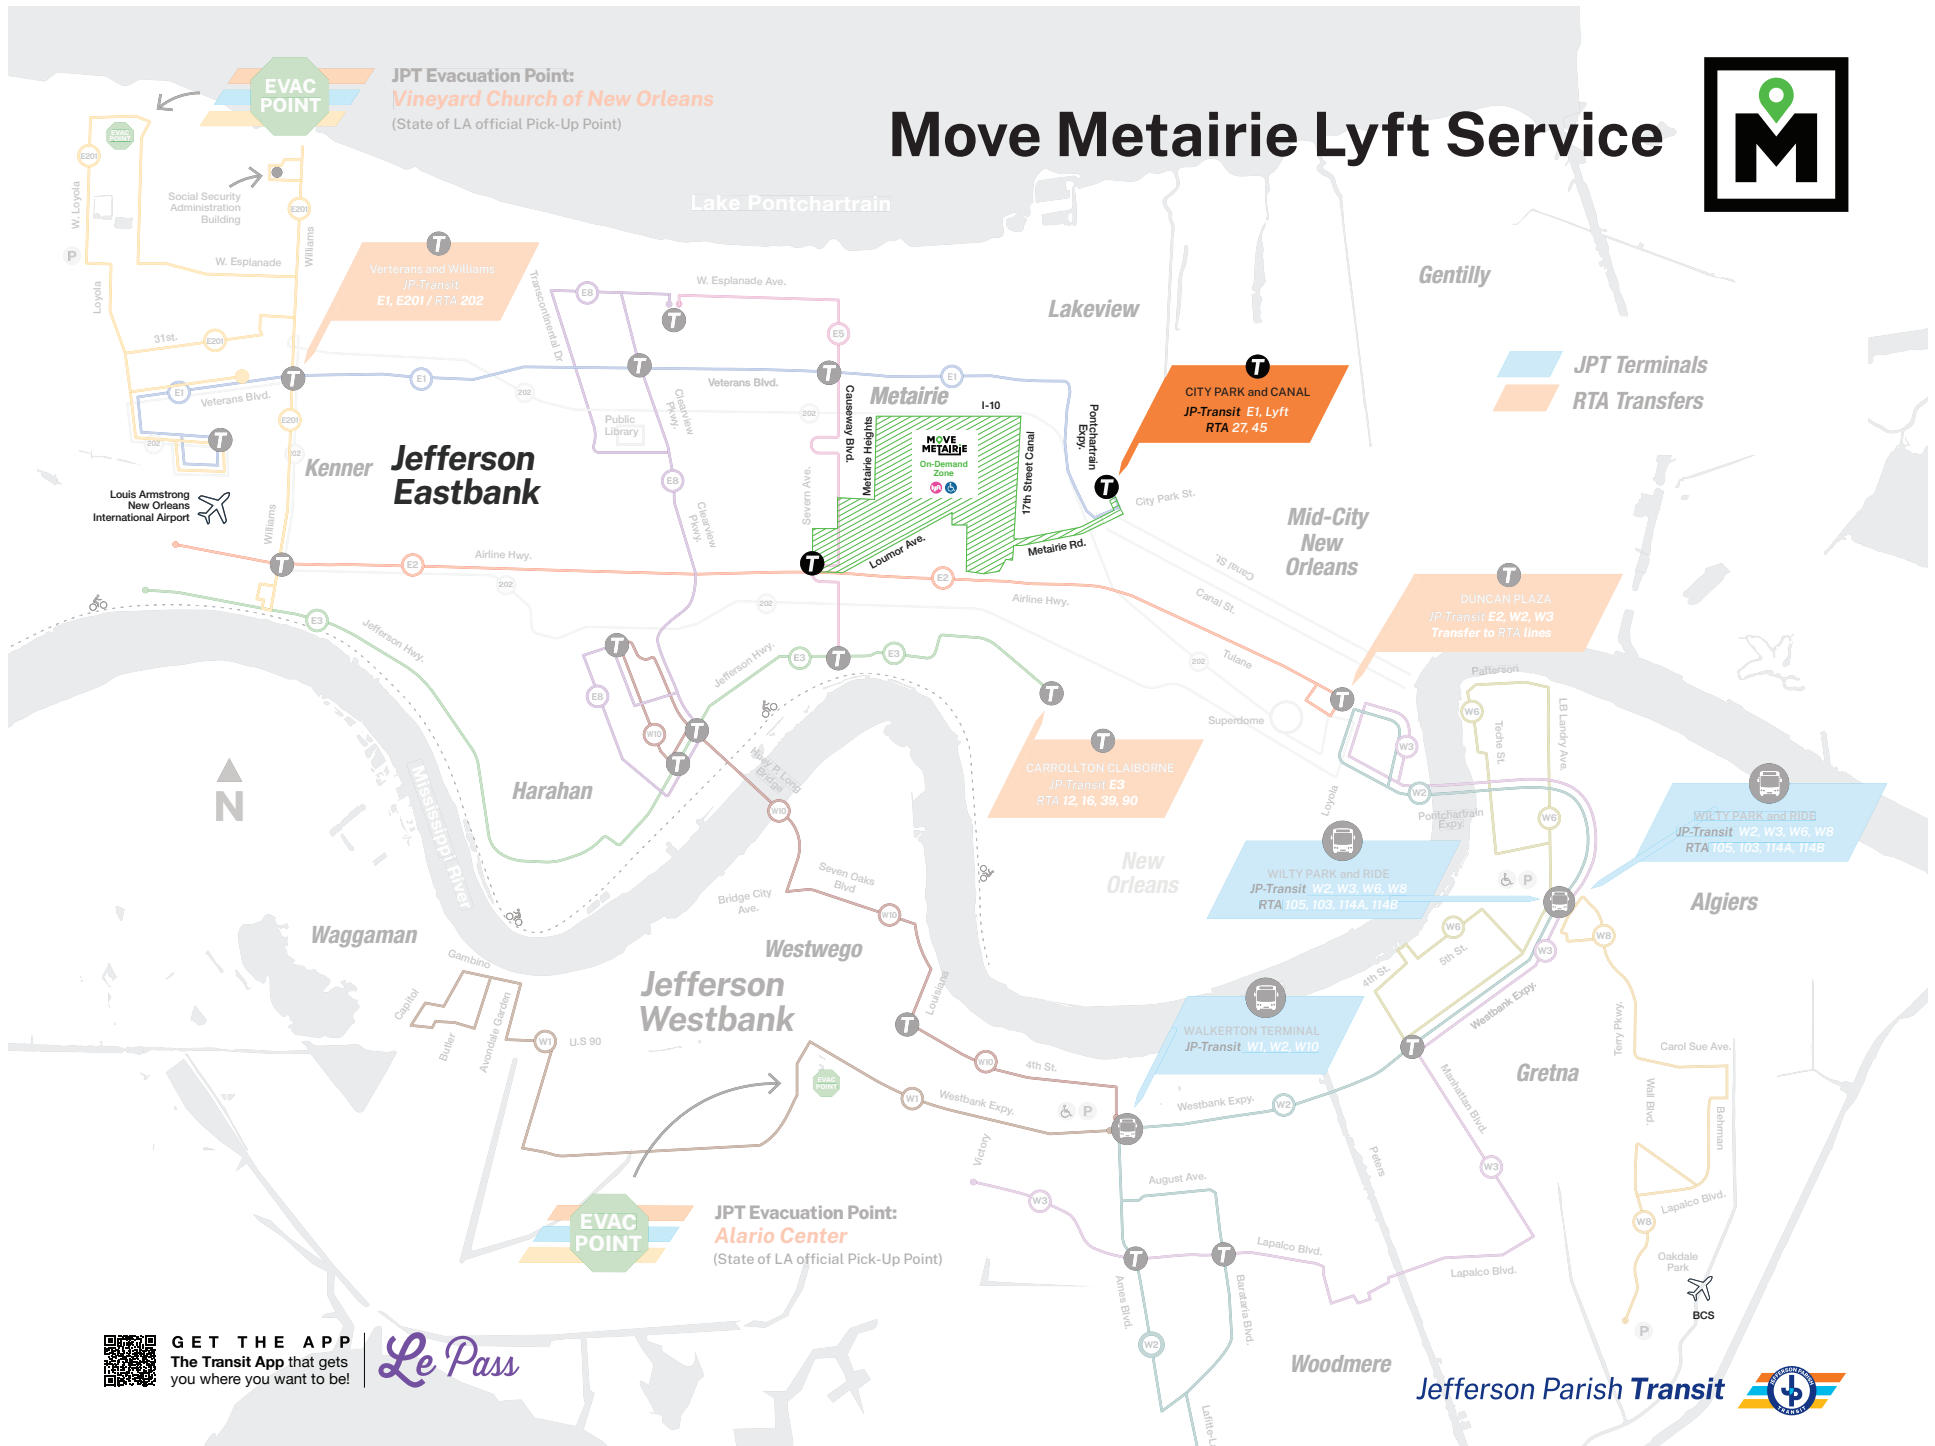

Move Metairie Lyft Service

GET THE APP
The Transit App that gets you where you want to be!