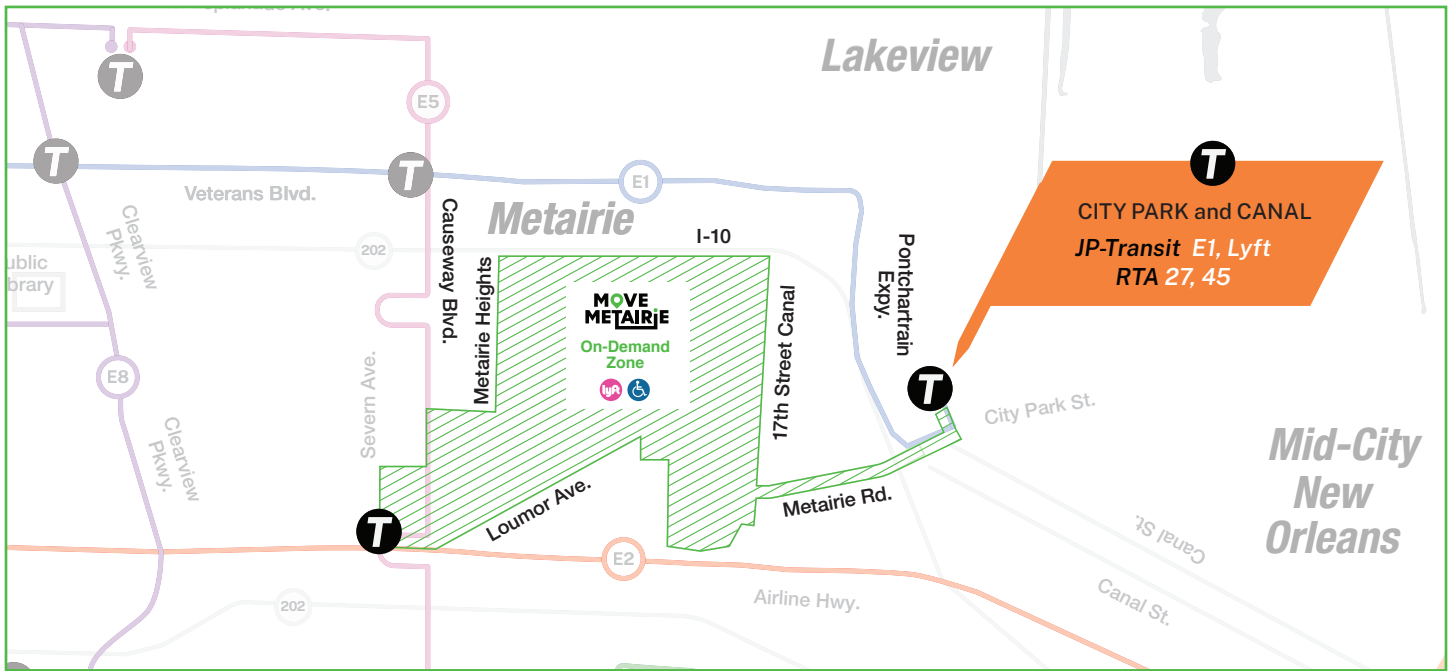

Ruta: La ruta Huey P. Long proporciona una conexión entre las rutas Eastbank y Westbank de Jefferson Parish Transit. La ruta se detiene en el edificio Yenni en Eastbank y en la terminal de Walkertown en Westbank.

GET THE APP
The Transit App that gets
you where you want to be!

Le Pass

Jefferson Parish Transit

Huey P. Long W10

GET THE APP
The Transit App that gets you where you want to be!

Move Metairie Lyft Service

This service is offered Monday – Friday, 6AM-7PM. All trips must start and end in the green area on the map above. The service is free of charge for riders transferring at the Canal Blvd. Terminal and the Airline-Severn bus stop. All other rides will only cost the rider the base JP Transit fare of \$1.50.