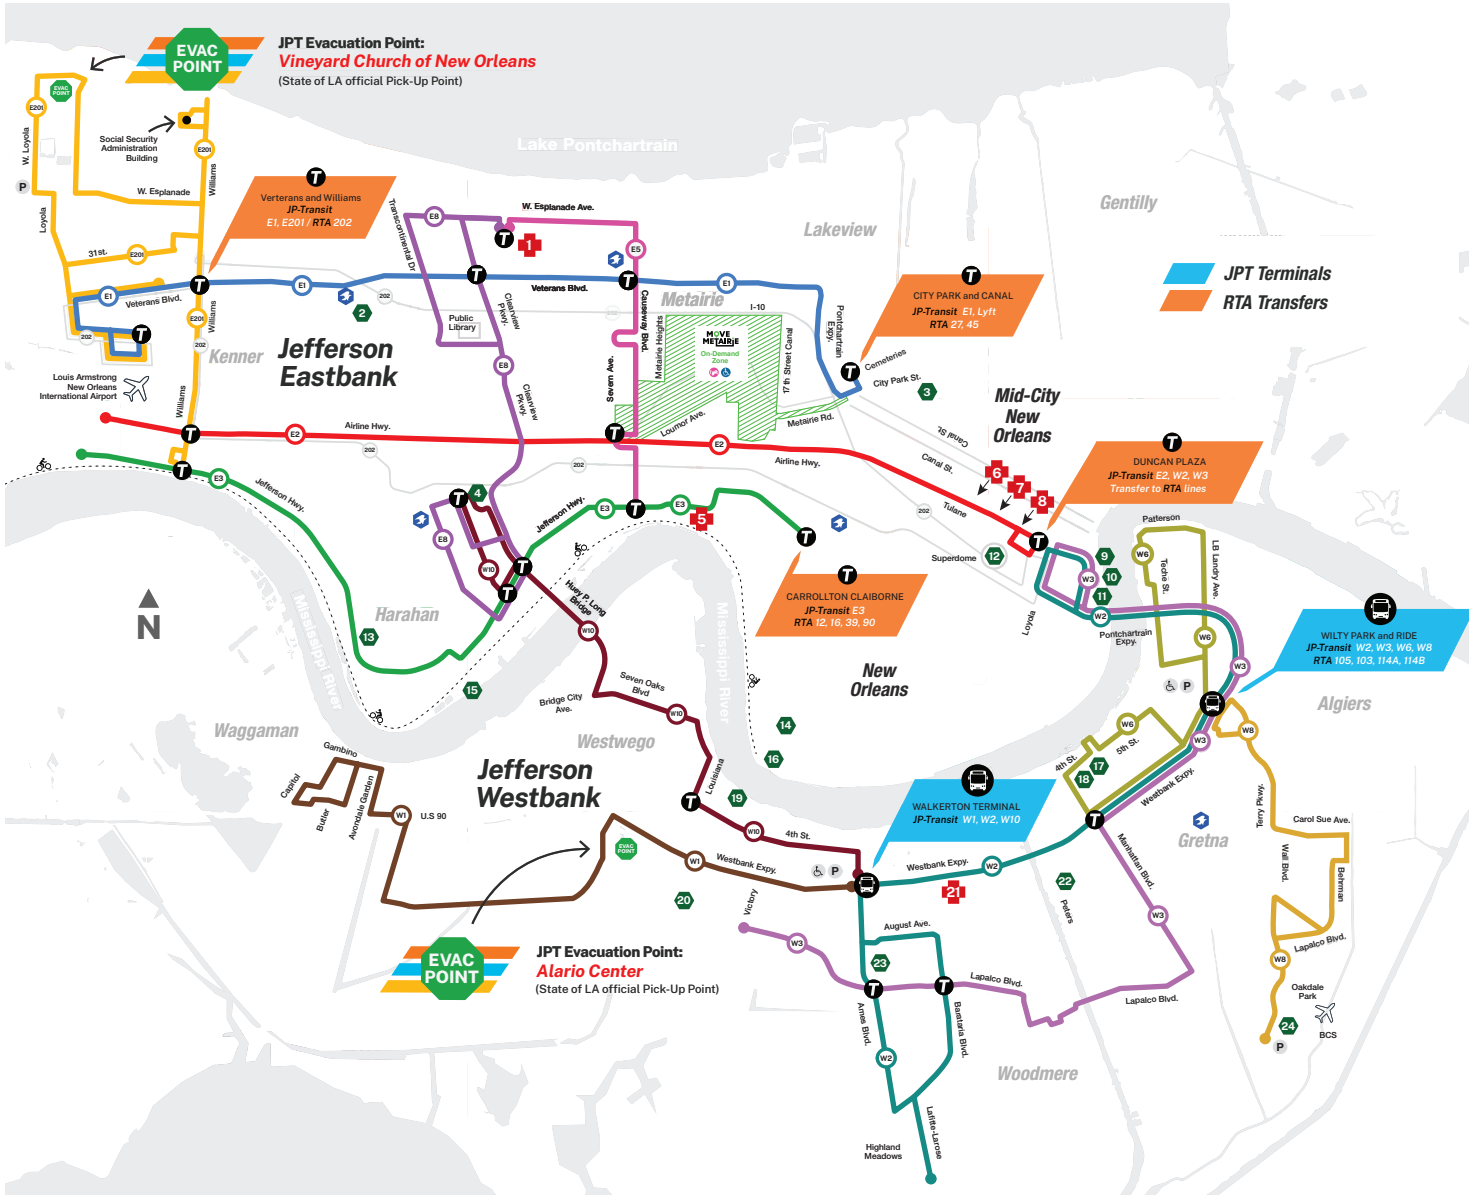

Jefferson Parish Transit

System Map

Eastbank Routes	Westbank Routes
E1 Veterans-Airport	W1 Avondale
E2 Airline Drive	W2 Westbank Expy
E3 Jefferson Hwy	W3 Lapalco
E5 Causeway	W6 Gretna Local
E8 Elmwood	W8 Terrytown
E201 Kenner Loop	W10 Huey P. Long

- Move Metairie On-Demand Zone Powered by
- RTA-202 Airport (runs next to the JPT E201)
- Transfer Point
- Paved Bike Path
- ADA Accessible
- Park & Ride

Landmarks

Post Office	Harahan City Hall
East Jefferson Hospital	Audubon Park
Lafreniere Park	Avondale Shipyards
City Park	Audubon Zoo
Yenni Building	Gretna City Hall
Oshner Health Center	Gretna Courthouse
VA Hospital	Westwego City Hall
Tulane Medical Center	Bayou Segnette State Park
University Medical Center	West Jefferson Medical Center
Jackson Square	State Building
Woldenberg Park	Johnny Jacobs Playground
Aquarium of the Americas	Oakdale Playground
Superdome	

EVAC POINT Hurricane Evacuation Parish Pickup Points:

- **Westbank – Alario Center**
  2000 Segnette Blvd., Westwego
- **Eastbank – Vineyard Church of New Orleans**
  5200 Blair Dr., Metairie

GET THE APP
The Transit App that gets you where you want to be!