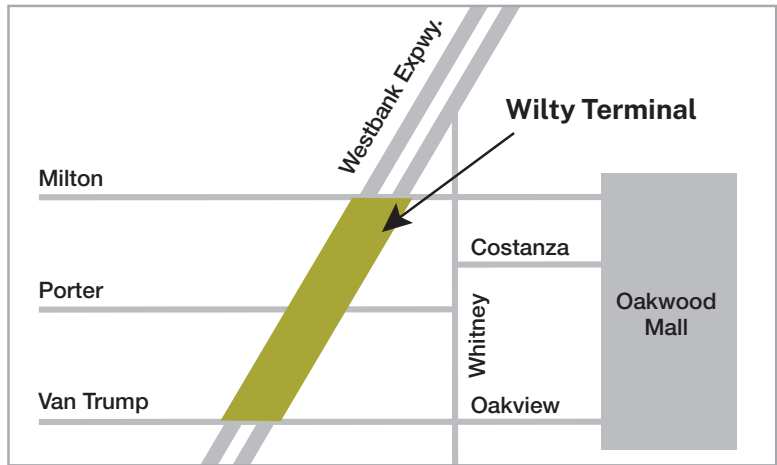

Route: The Gretna Local route connects historic downtown Gretna to the Algiers Ferry Terminal via Wilty Terminal. Wilty Terminal provides connections to the W2 Westbank Expressway, W3 Lapalco, and W8 Terrytown.

Ruta: La ruta local de Gretna conecta el centro histórico de Gretna con la terminal de ferry de Argel a través de la terminal Wilty. Wilty Terminal ofrece conexiones con W2 Westbank Expressway, W3 Lapalco y W8 Terrytown.

Did you know there are 2 bus terminals on the Westbank?

¿Sabías que hay 2 terminales de autobús en Westbank?

Walkertown and Wilty terminals both provide FREE parking for park and ride patrons.

The Wilty and Walkertown Terminals serve Westbank bus routes. The Wilty Terminal is located under the Westbank Expressway at Van Trump. The Walkertown Terminal is located under the Westbank Expressway between Barataria Boulevard and Ames Boulevard. Both terminals provide sheltered waiting areas for passengers transferring between bus lines. Amenities include security, telephones, security lighting, and scheduling information. The terminals are fully accessible to persons with disabilities.

Las terminales de Walkertown y Wilty ofrecen estacionamiento GRATUITO para los clientes de Park and Ride.

Las terminales Wilty y Walkertown dan servicio a las rutas de autobús de Westbank. La terminal Wilty está ubicada debajo de Westbank Expressway en Van Trump. La terminal de Walkertown está ubicada debajo de Westbank Expressway entre Barataria Boulevard y Ames Boulevard. Ambas terminales brindan áreas de espera protegidas para los pasajeros que se transfieren entre las líneas de autobús. Las comodidades incluyen seguridad, teléfonos, iluminación de seguridad e información de programación. Las terminales son totalmente accesibles para personas con discapacidad.

**Buy your
VIP pass at
the Wilty
Terminal!**

**¡Compra tu
pase VIP en
la Terminal
Wilty!**

GET THE APP
The Transit App that gets you where you want to be!

Jefferson Parish Transit