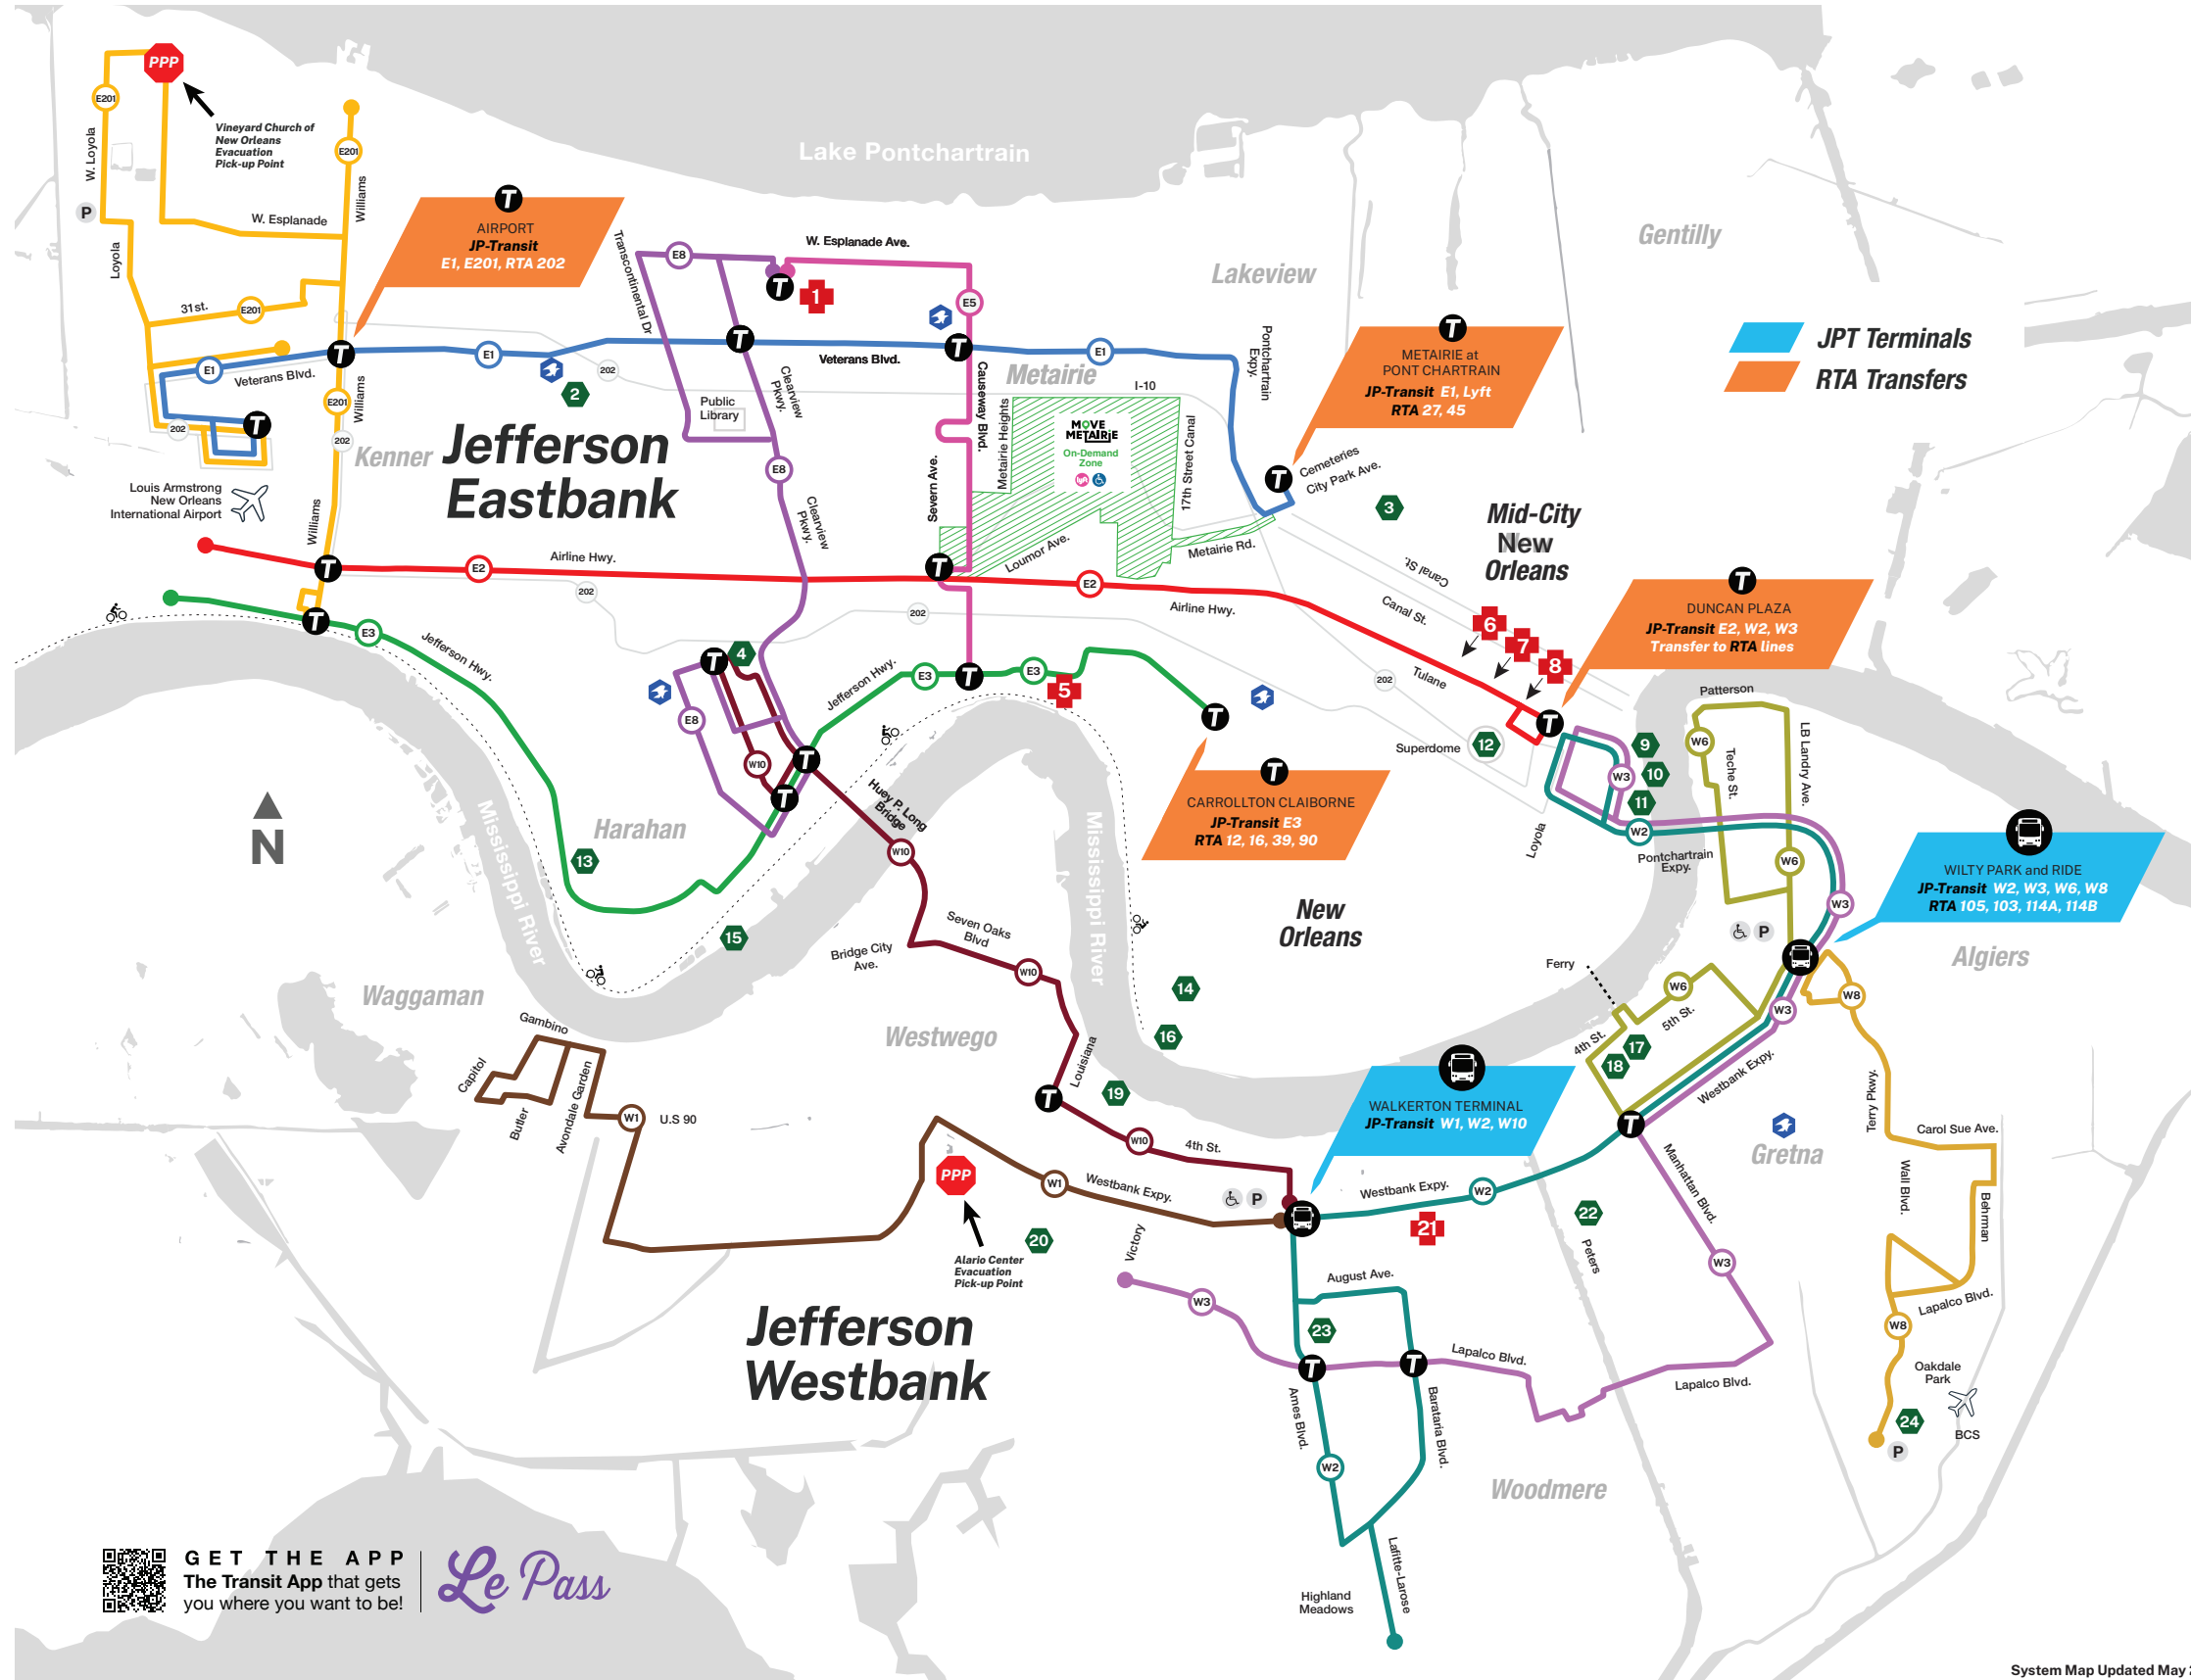

Jefferson Parish Transit

System Map

Eastbank Routes

- E1 Veterans-Airport
- E2 Airline Drive
- E3 Jefferson Hwy
- E5 Causeway
- E8 Elmwood
- E201 Kenner Loop

Westbank Routes

- W1 Avondale
- W2 Westbank Expy
- W3 Lapalco
- W6 Gretna Local
- W8 Terrytown
- W10 Huey P. Long

- Move Metairie On-Demand Zone Powered by
- RTA-202 Airport (runs next to the JPT E201)
- Transfer Point
- Paved Bike Path
- ADA Accessible
- Park & Ride

Landmarks

- Post Office
- East Jefferson Hospital
- Lafreniere Park
- City Park
- Yenni Building
- Oshsner Health Center
- VA Hospital
- Tulane Medical Center
- University Medical Center
- Jackson Square
- Woldenberg Park
- Aquarium of the Americas
- Superdome
- Harahan City Hall
- Audubon Park
- Avondale Shipyards
- Audubon Zoo
- Gretna City Hall
- Gretna Courthouse
- Westwego City Hall
- Bayou Segnette State Park
- West Jefferson Medical Center
- State Building
- Johnny Jacobs Playground
- Oakdale Playground

PPP Hurricane Evacuation Parish Pickup Points:

Westbank – Alario Center
2000 Segnette Blvd., Westwego

Eastbank – Vineyard Church of
New Orleans 5200 Blair Dr., Metairie

GET THE APP
The Transit App that gets you where you want to be!