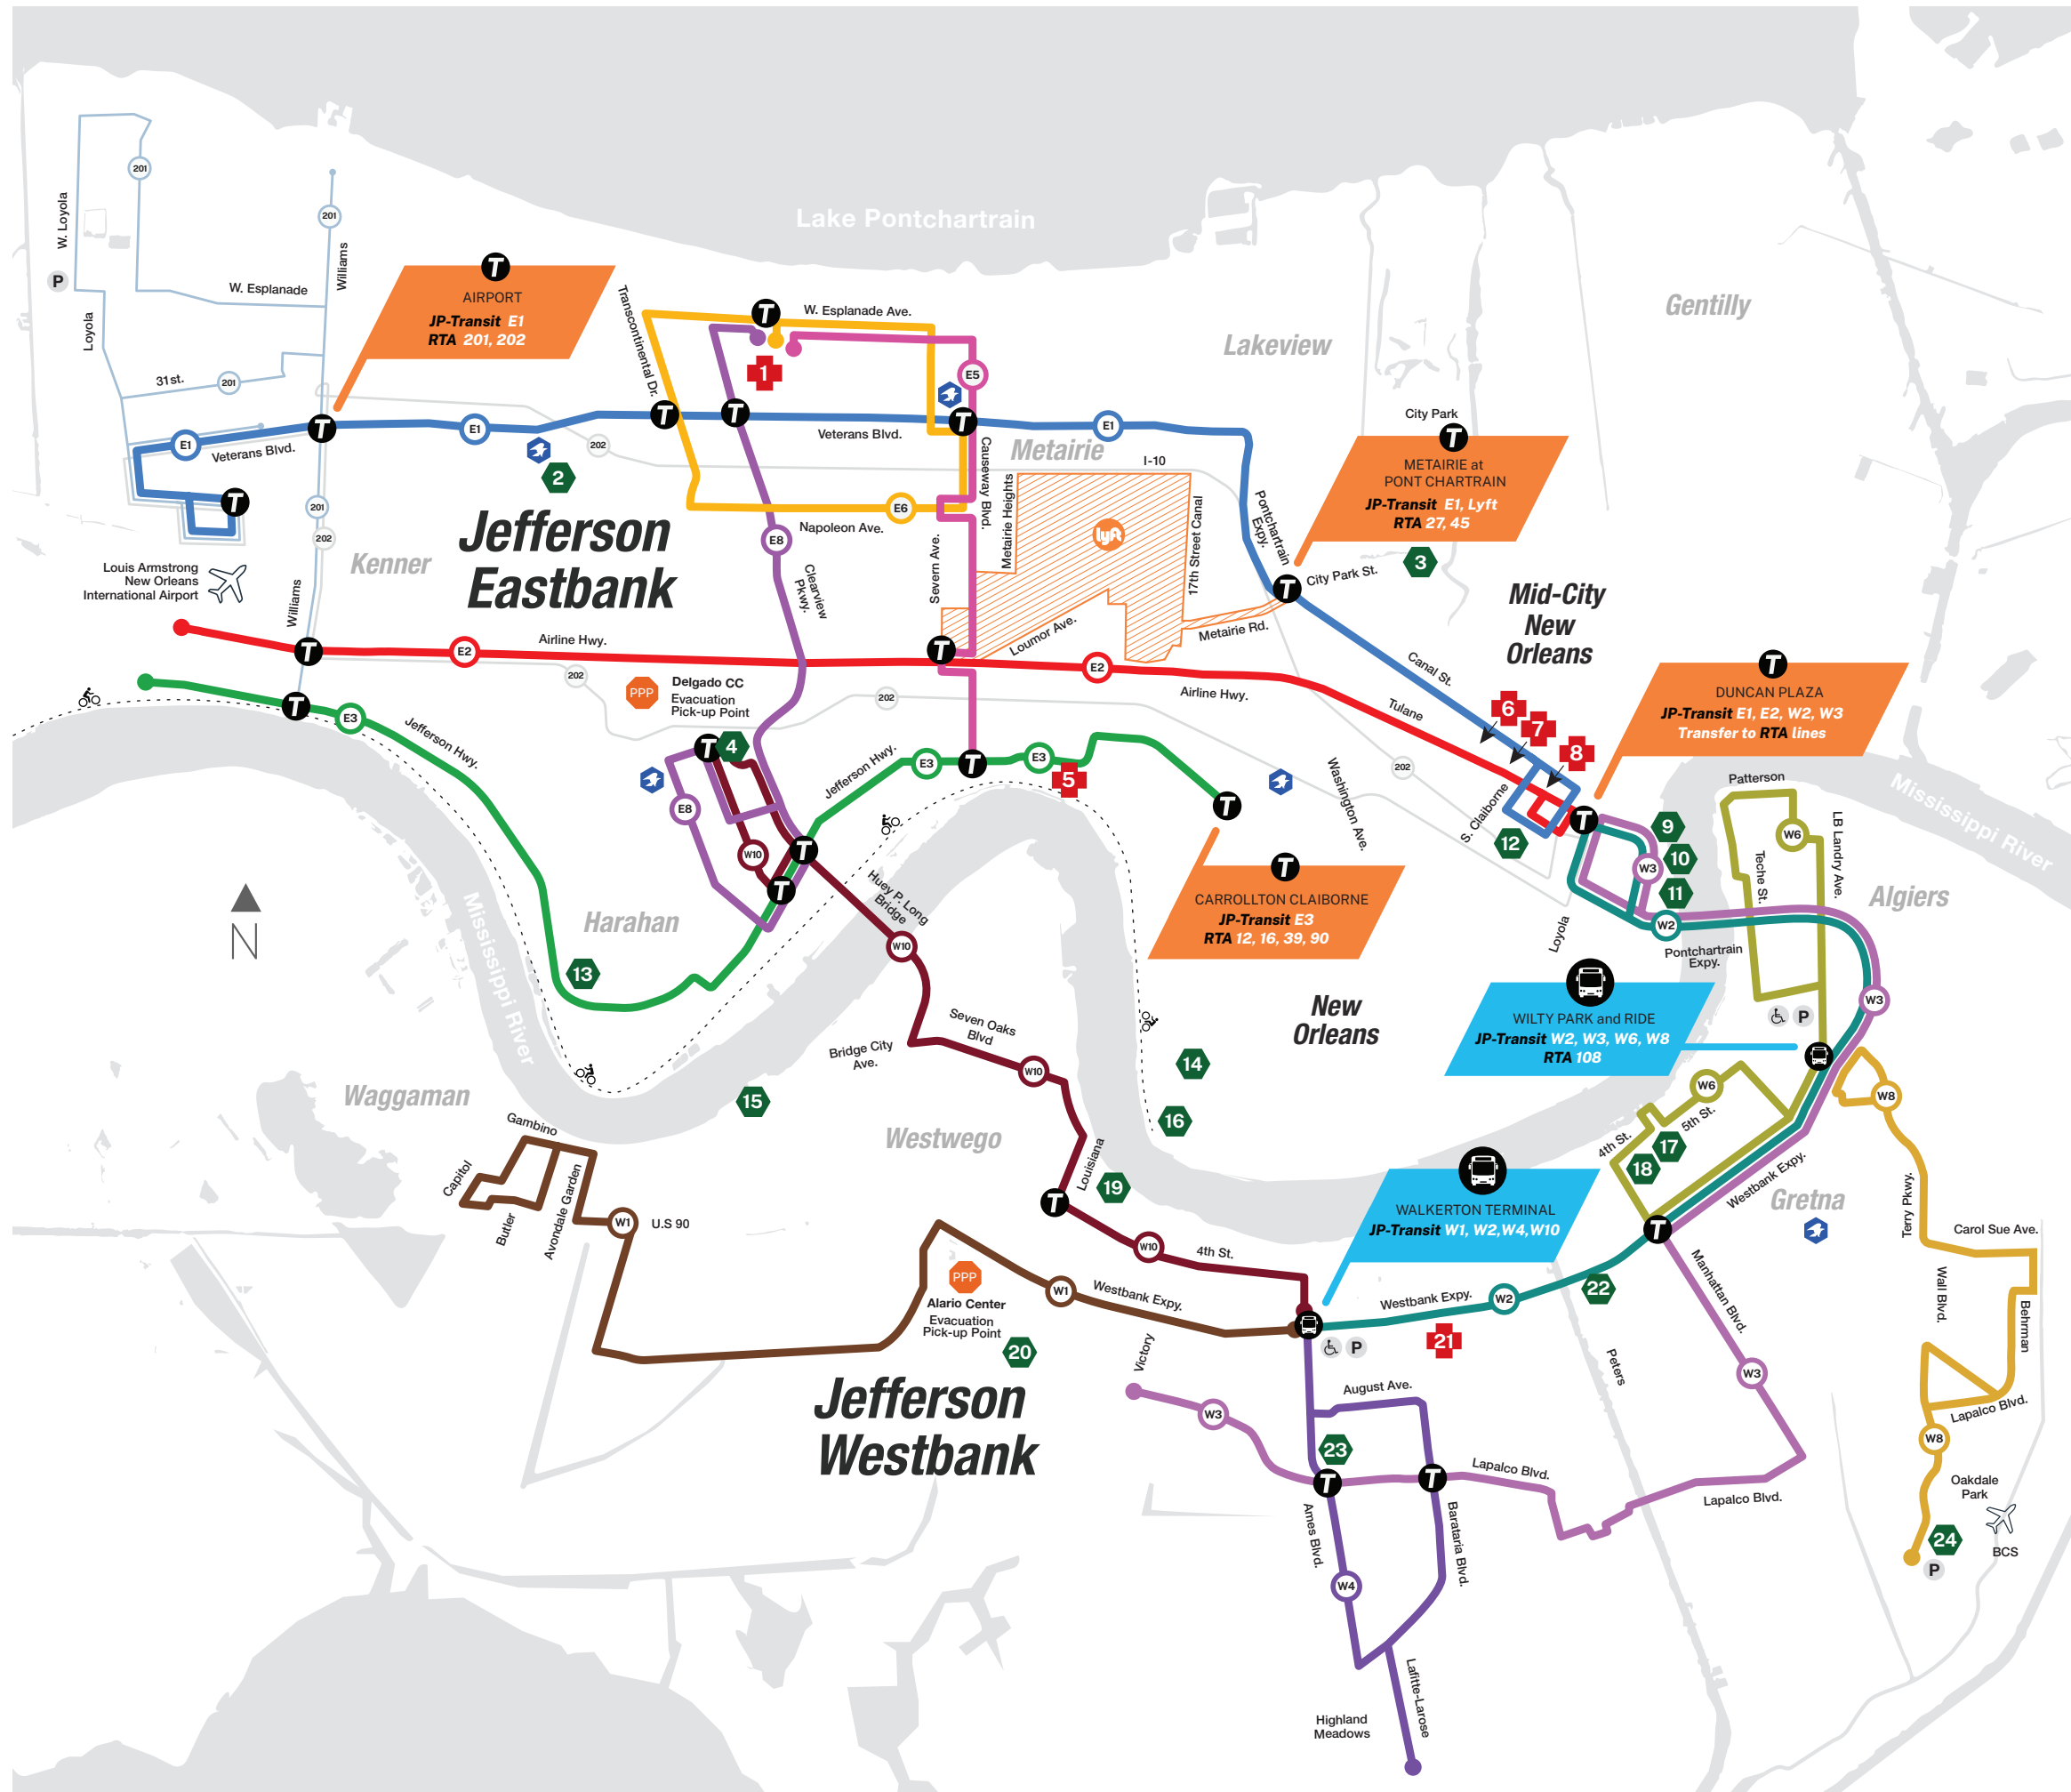

Jefferson Parish Transit System Map

Eastbank Routes

- E1 Veterans-Airport
- E2 Airline Drive
- E3 Jefferson Hwy
- E5 Causeway
- Metairie Lyft Service
- E6 Metairie Local
- E8 Elmwood
- 201 RTA-201 Kenner Loop
- 202 RTA-202 Airport

Westbank Routes

- W1 Avondale
- W2 Westbank Expy
- W3 Lapalco
- W4 Marrero
- W6 Gretna Local
- W8 Terrytown
- W10 Huey P. Long

- T Transfer Point
- P Park & Ride
- B Paved Bike Path

- ♿ ADA Accessible
- P Park & Ride

Landmarks

- | | |
|--|---|
| + Post Office | 13 Harahan City Hall |
| + East Jefferson Hospital | 14 Audubon Park |
| 2 Lafreniere Park | 15 Avondale Shipyards |
| 3 City Park | 16 Audubon Zoo |
| 4 Yenni Building | 17 Gretna City Hall |
| 5 Oshsner Health Center | 18 Gretna Courthouse |
| 6 VA Hospital | 19 Westwego City Hall |
| 7 Tulane Medical Center | 20 Bayou Segnette State Park |
| 8 University Medical Center | 21 West Jefferson Medical Center |
| 9 Jackson Square | 22 State Building |
| 10 Woldenberg Park | 23 Johnny Jacobs Playground |
| 11 Aquarium of the Americas | 24 Oakdale Playground |
| 12 Superdome | |

Hurricane Evacuation Parish Pickup Points

- PPP Westbank – Alario Center 2000 Segnette Blvd., Westwego
 - PPP Eastbank – Delgado Community College 5200 Blair Dr., Metairie
- See the Jefferson Parish Transit Hurricane Evacuation Map for more details.