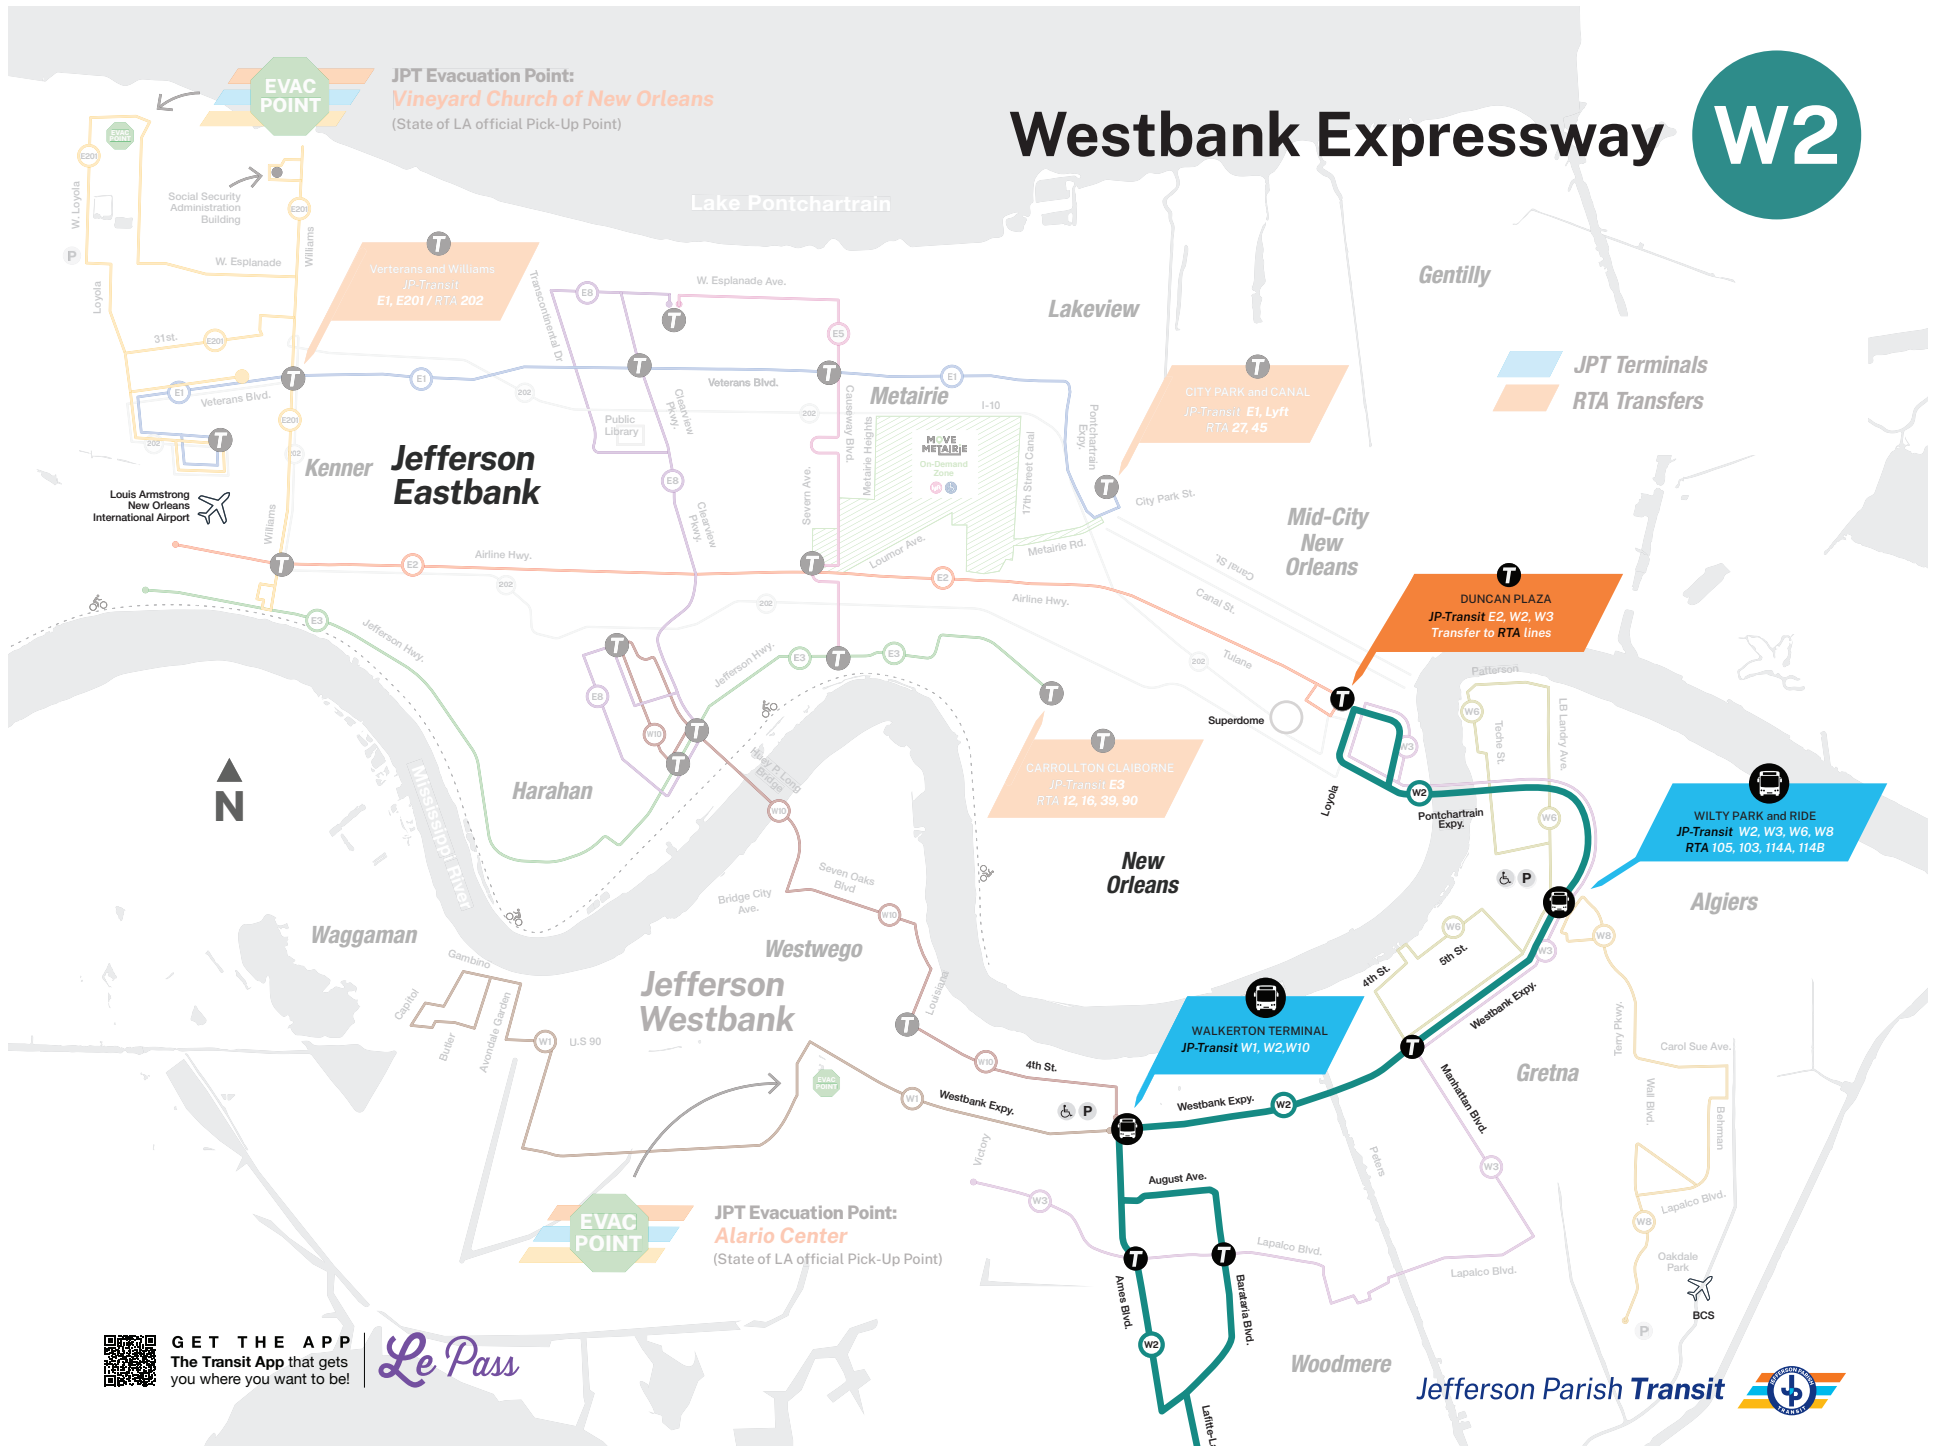

Westbank Expressway **W2**

GET THE APP
The Transit App that gets you where you want to be!