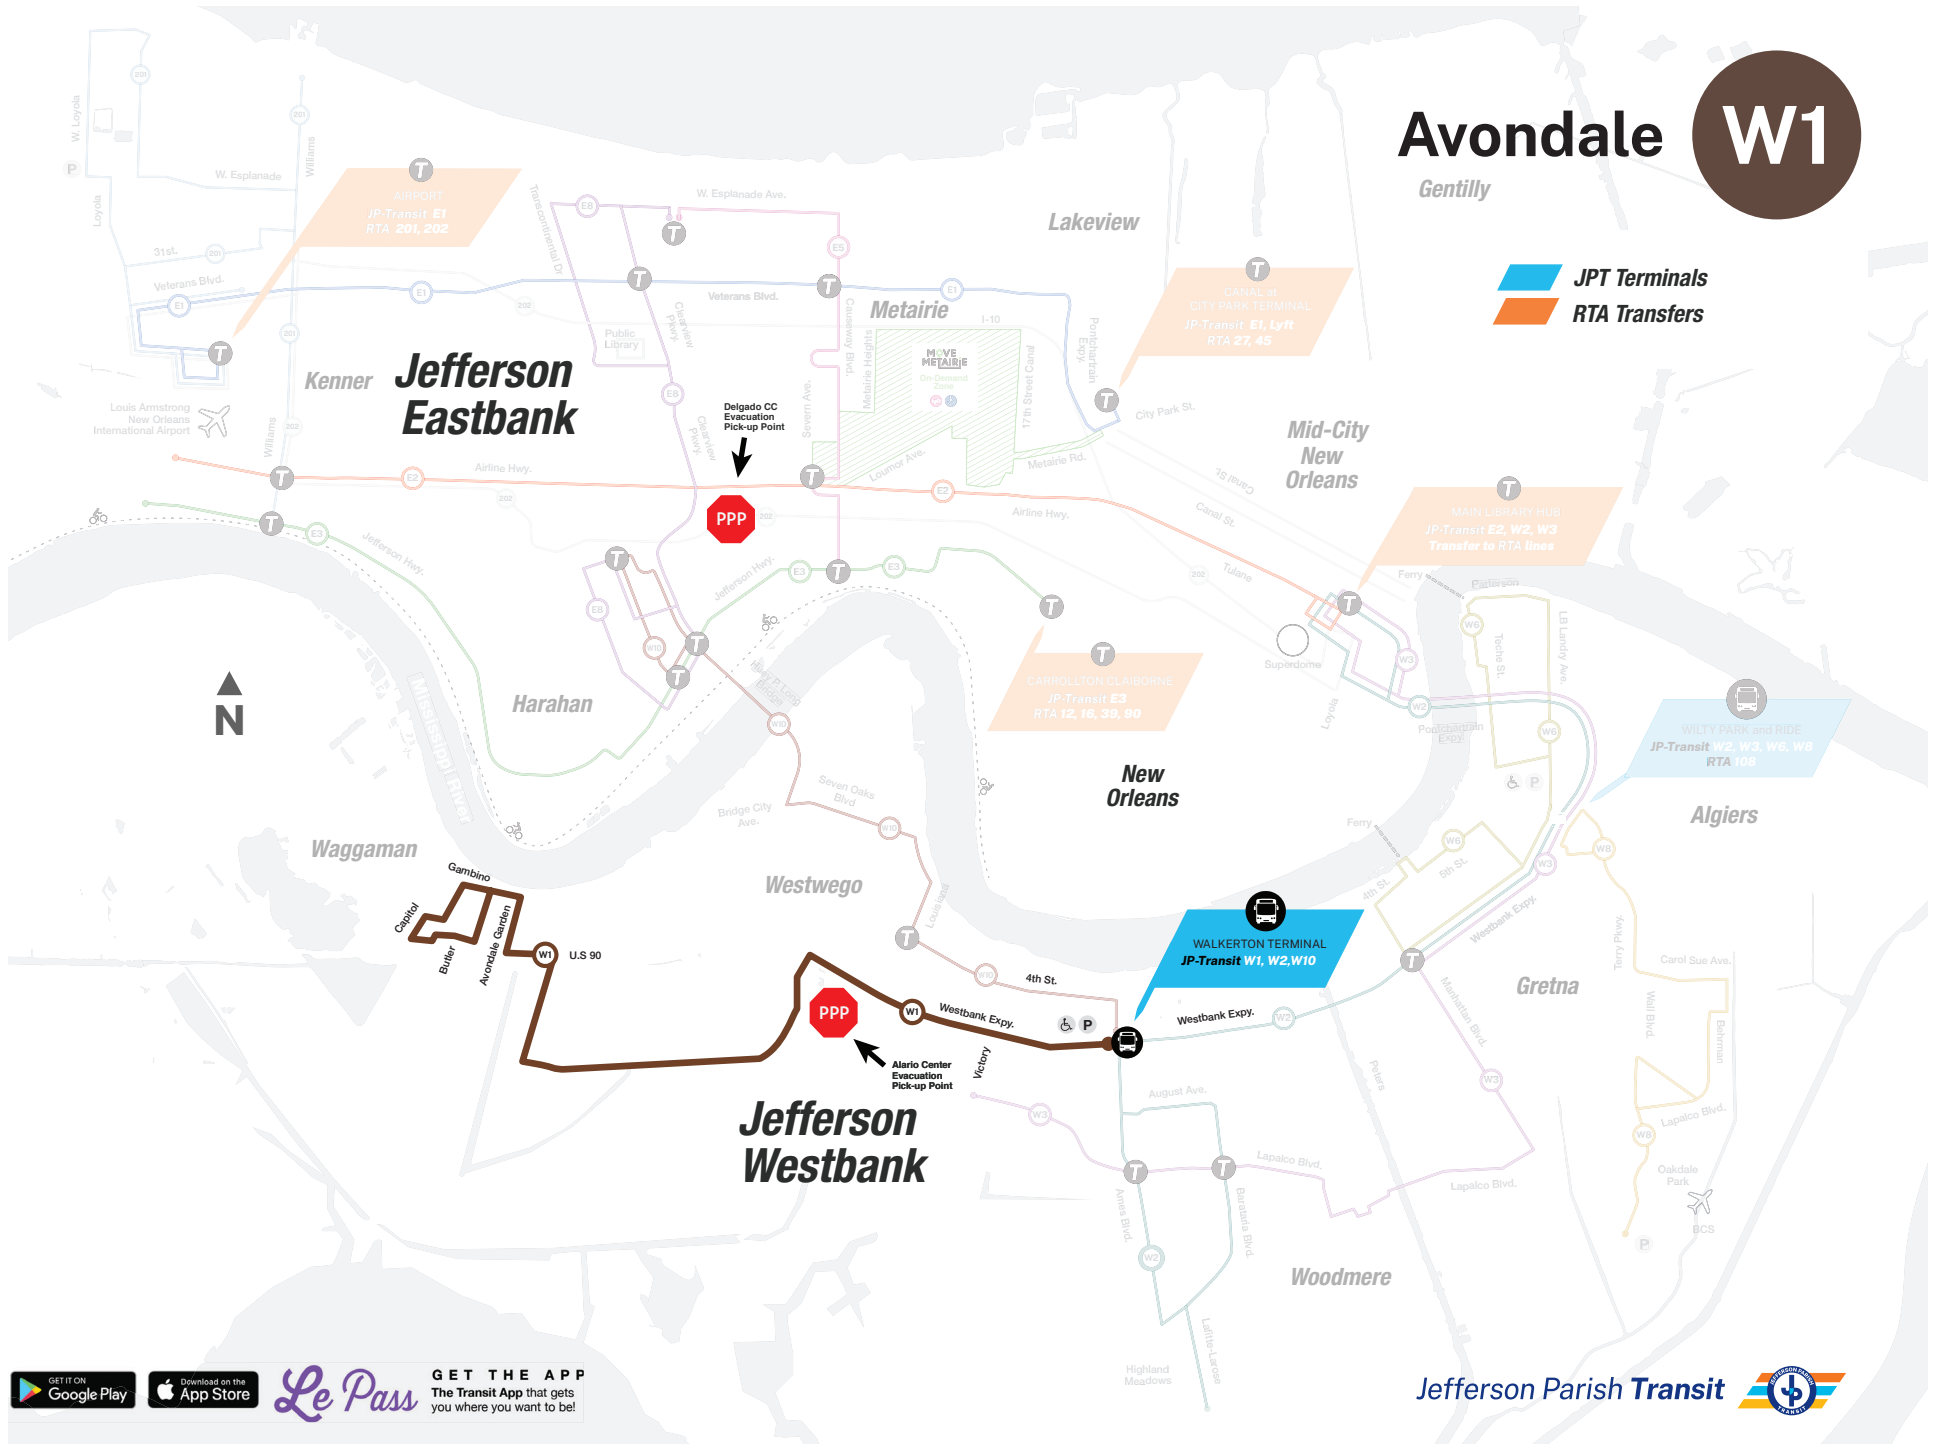

Avondale W1

Gentilly

JPT Terminals
RTA Transfers

Le Pass

GET THE APP
The Transit App that gets you where you want to be!

Jefferson Parish Transit