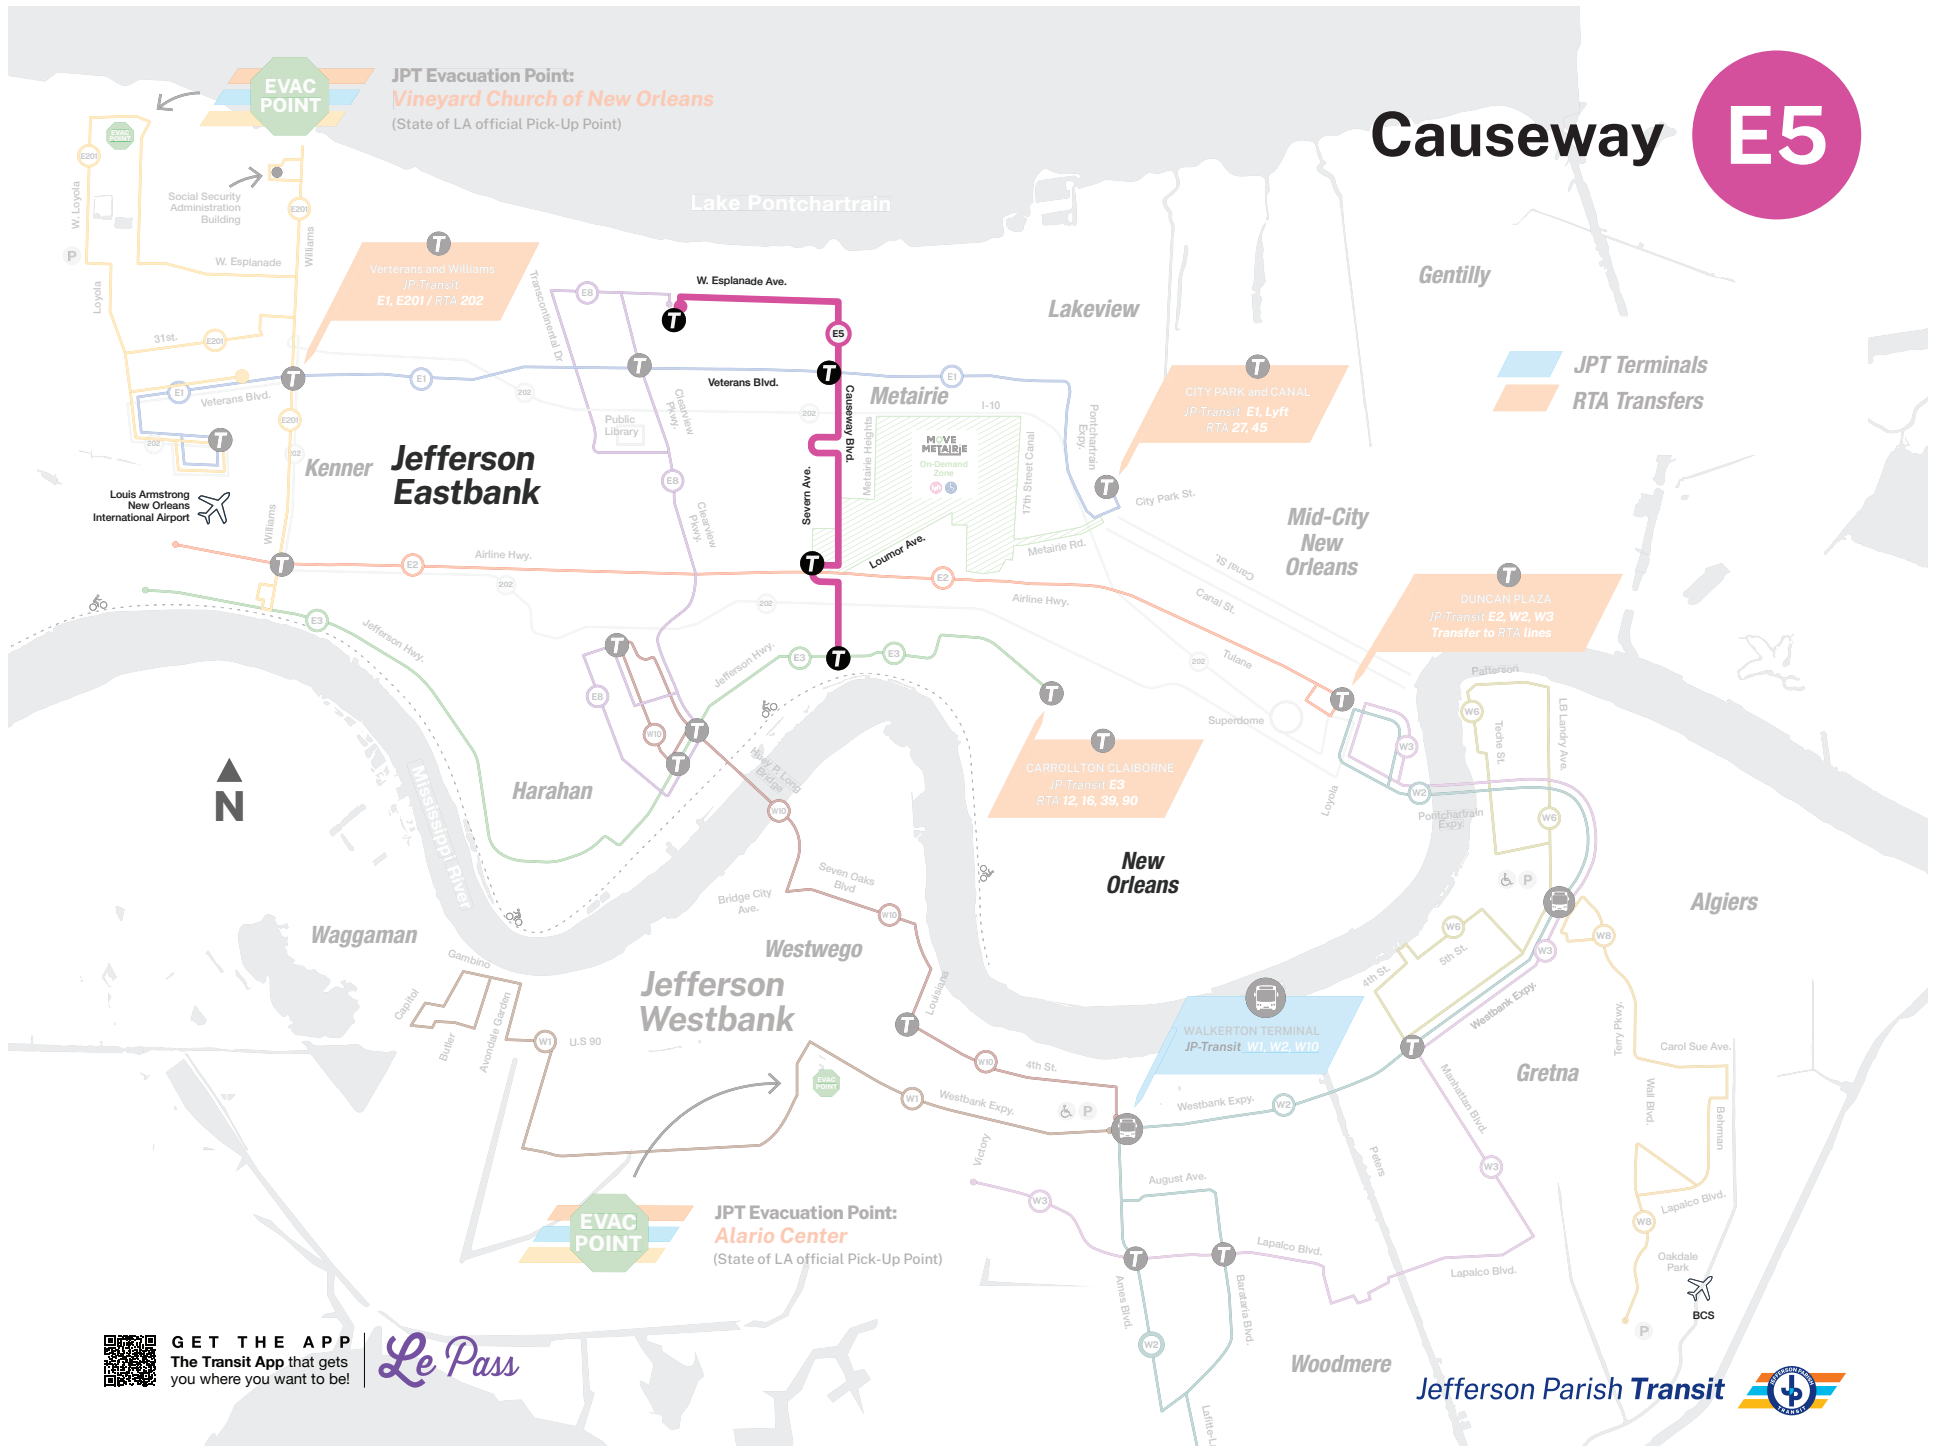

Causeway

GET THE APP
The Transit App that gets you where you want to be!