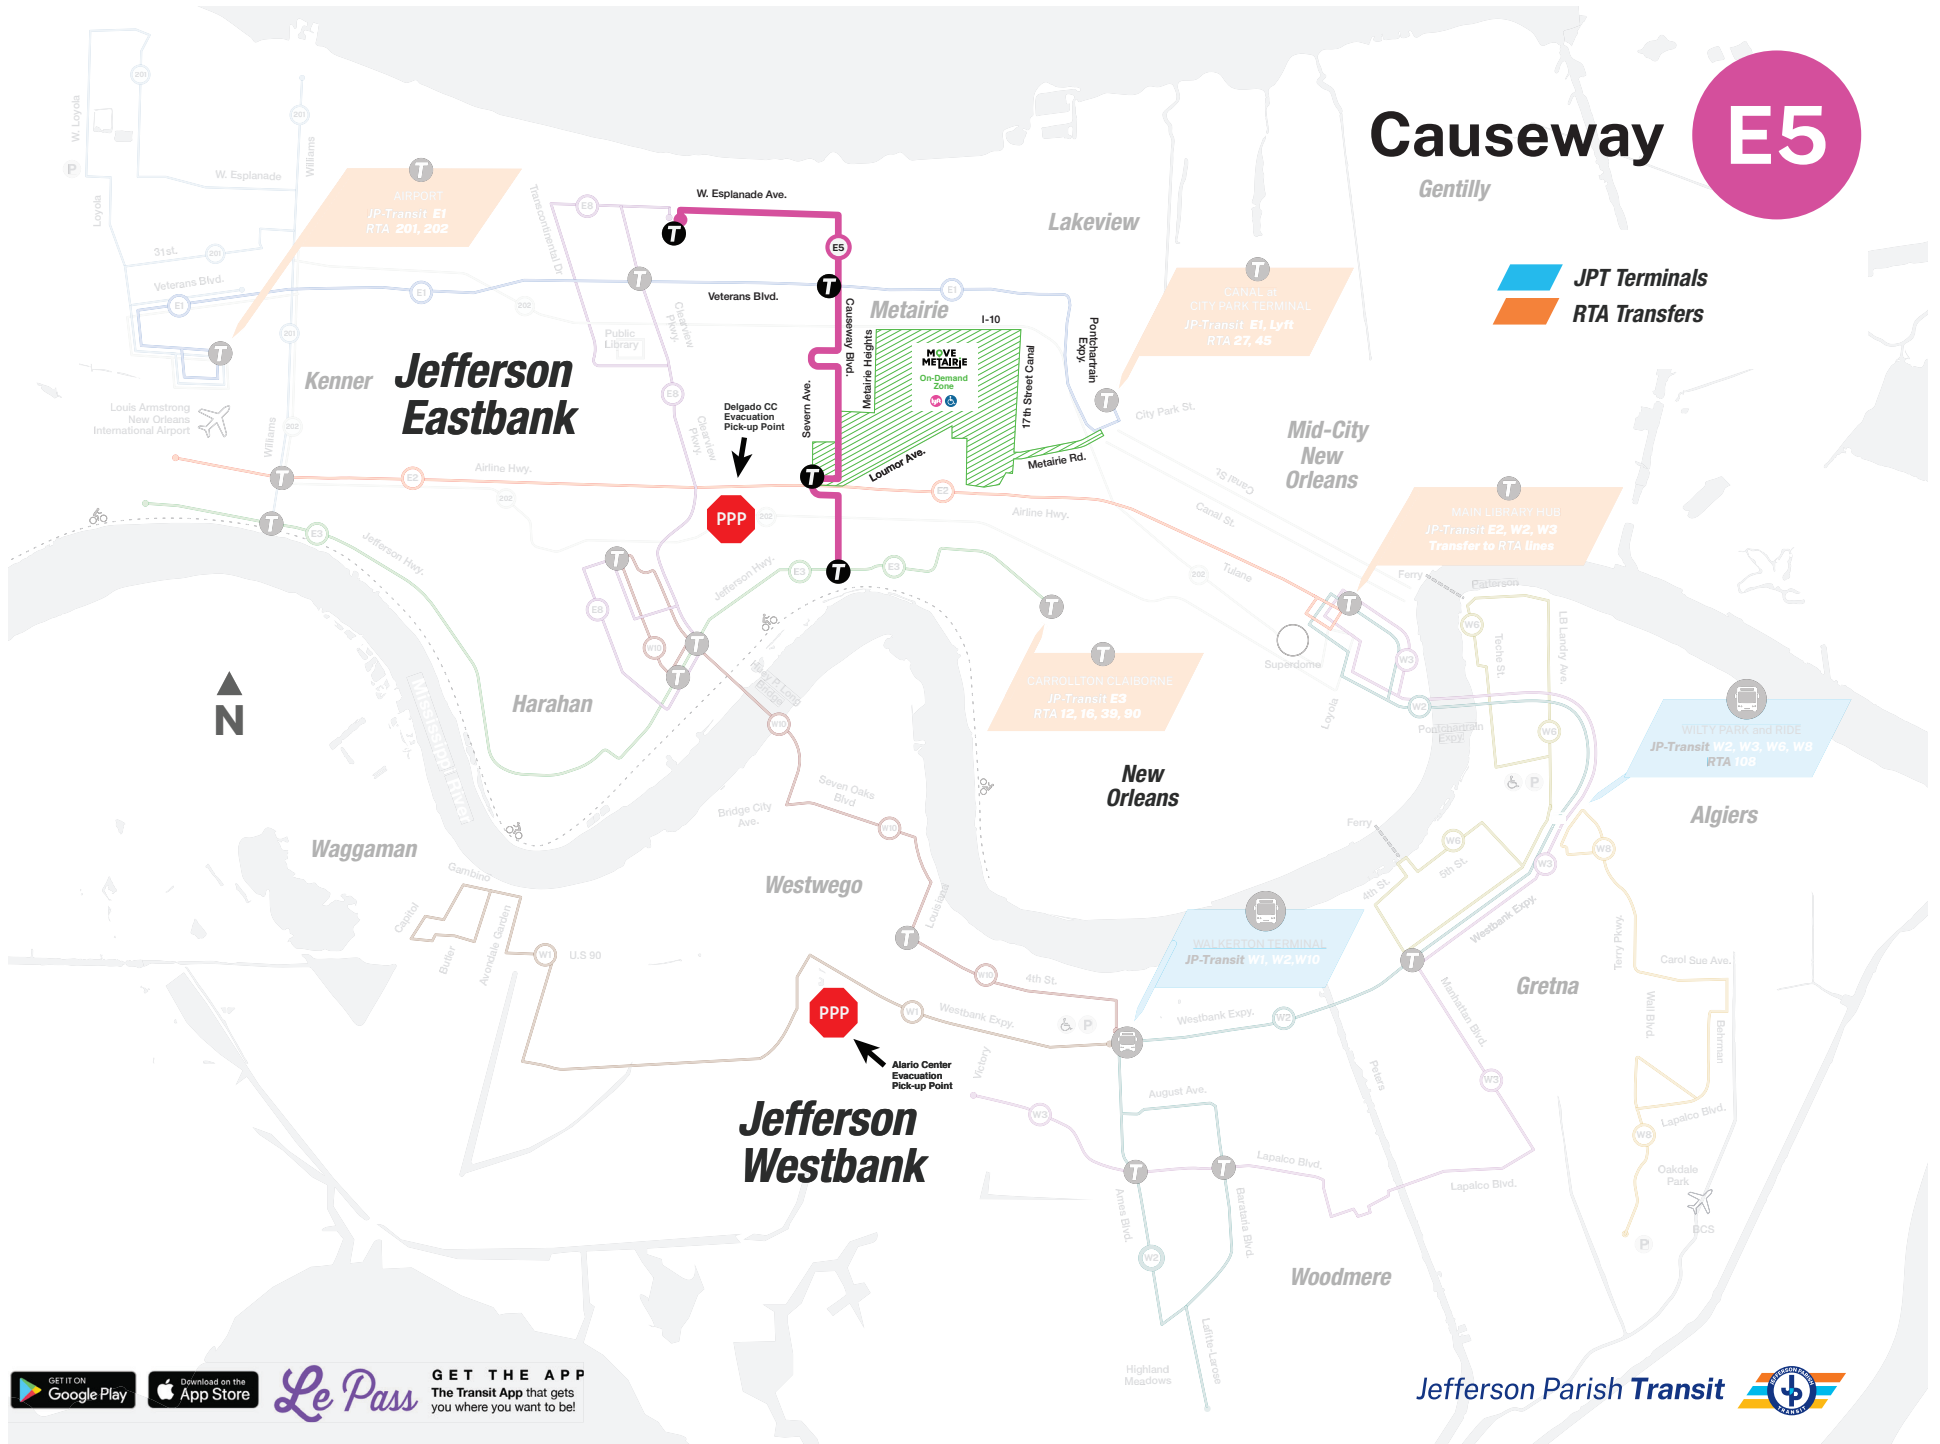

Monday-Friday (Lunes-Viernes)

INBOUND / ENTRANTE			OUTBOUND / SALIENTE		
Causeway @ Jefferson Hwy	Lakeside Mall	East Jefferson General Hospital	East Jefferson General Hospital	Lakeside Mall	Causeway @ Jefferson Hwy
6:30 AM	6:42 AM	6:52 AM	6:55 AM	7:05 AM	7:19 AM
7:00 AM	7:12 AM	7:22 AM	7:25 AM	7:35 AM	7:49 AM
7:30 AM	7:42 AM	7:52 AM	7:55 AM	8:05 AM	8:19 AM
8:00 AM	8:12 AM	8:22 AM	8:25 AM	8:35 AM	8:49 AM
8:30 AM	8:42 AM	8:52 AM	8:55 AM	9:05 AM	9:19 AM
9:00 AM	9:12 AM	9:22 AM	9:25 AM	9:35 AM	9:49 AM
10:00 AM	10:12 AM	10:22 AM	10:25 AM	10:35 AM	10:49 AM
11:00 AM	11:12 AM	11:22 AM	11:25 AM	11:35 AM	11:49 AM
12:00 PM	12:12 PM	12:22 PM	12:25 PM	12:35 PM	12:49 PM
1:00 PM	1:12 PM	1:22 PM	1:25 PM	1:35 PM	1:49 PM
2:00 PM	2:12 PM	2:22 PM	2:25 PM	2:35 PM	2:49 PM
3:00 PM	3:12 PM	3:22 PM	3:25 PM	3:35 PM	3:49 PM
3:30 PM	3:42 PM	3:52 PM	3:55 PM	4:05 PM	4:19 PM
4:00 PM	4:12 PM	4:22 PM	4:25 PM	4:35 PM	4:49 PM
4:30 PM	4:42 PM	4:52 PM	4:55 PM	5:05 PM	5:19 PM
5:00 PM	5:12 PM	5:22 PM	5:25 PM	5:35 PM	5:49 PM
5:30 PM	5:42 PM	5:52 PM	5:55 PM	6:05 PM	6:19 PM
6:00 PM	6:12 PM	6:22 PM	6:25 PM	6:35 PM	6:49 PM
6:30 PM	6:42 PM	6:52 PM	6:55 PM	7:05 PM	7:19 PM

Route: The Causeway Route is a north/south route and intersects all routes on the Eastbank of Jefferson Parish. The route runs from Jefferson Highway along Causeway Boulevard to West Esplanade Avenue and then proceeds west along West Esplanade to Houma Blvd. at East Jefferson Hospital.

Ruta: La ruta Causeway es una ruta norte-sur que se conecta con todas las rutas del Eastbank. Esta ruta va de Jefferson Highway, por Causeway Blvd. hasta West Esplanade y entonces hacia el oeste por West Esplanade hasta Houma Blvd. en el Hospital East Jefferson.

GET THE APP
The Transit App that gets you where you want to be!

Jefferson Parish Transit

Causeway E5

Gentilly

 JPT Terminals
 RTA Transfers

Le Pass

GET THE APP
 The Transit App that gets you where you want to be!