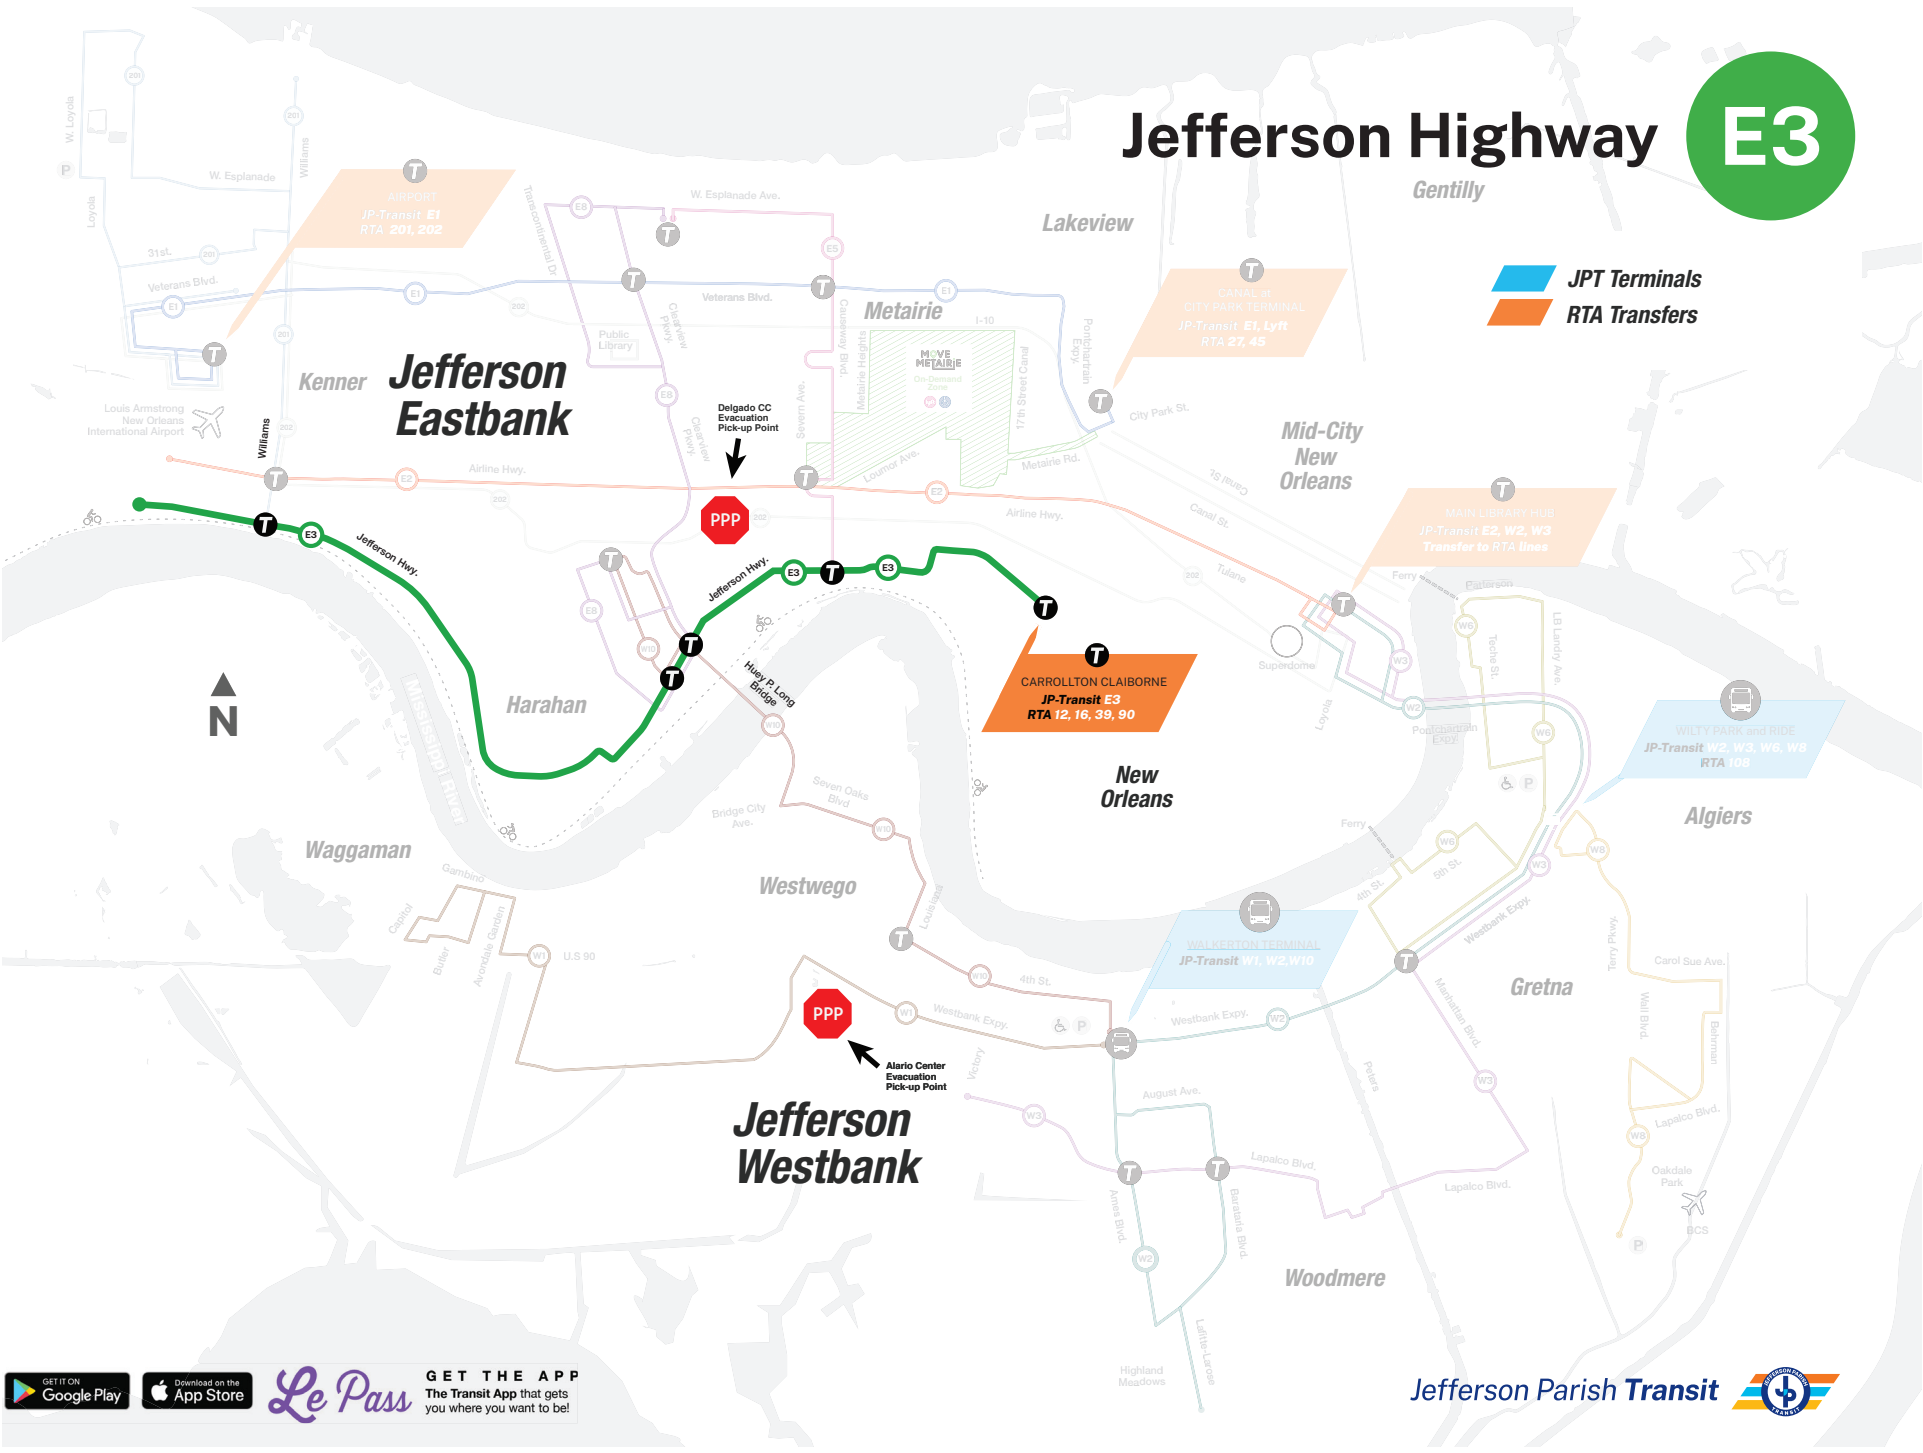

# Jefferson Highway

**Le Pass** GET THE APP  
The Transit App that gets you where you want to be!