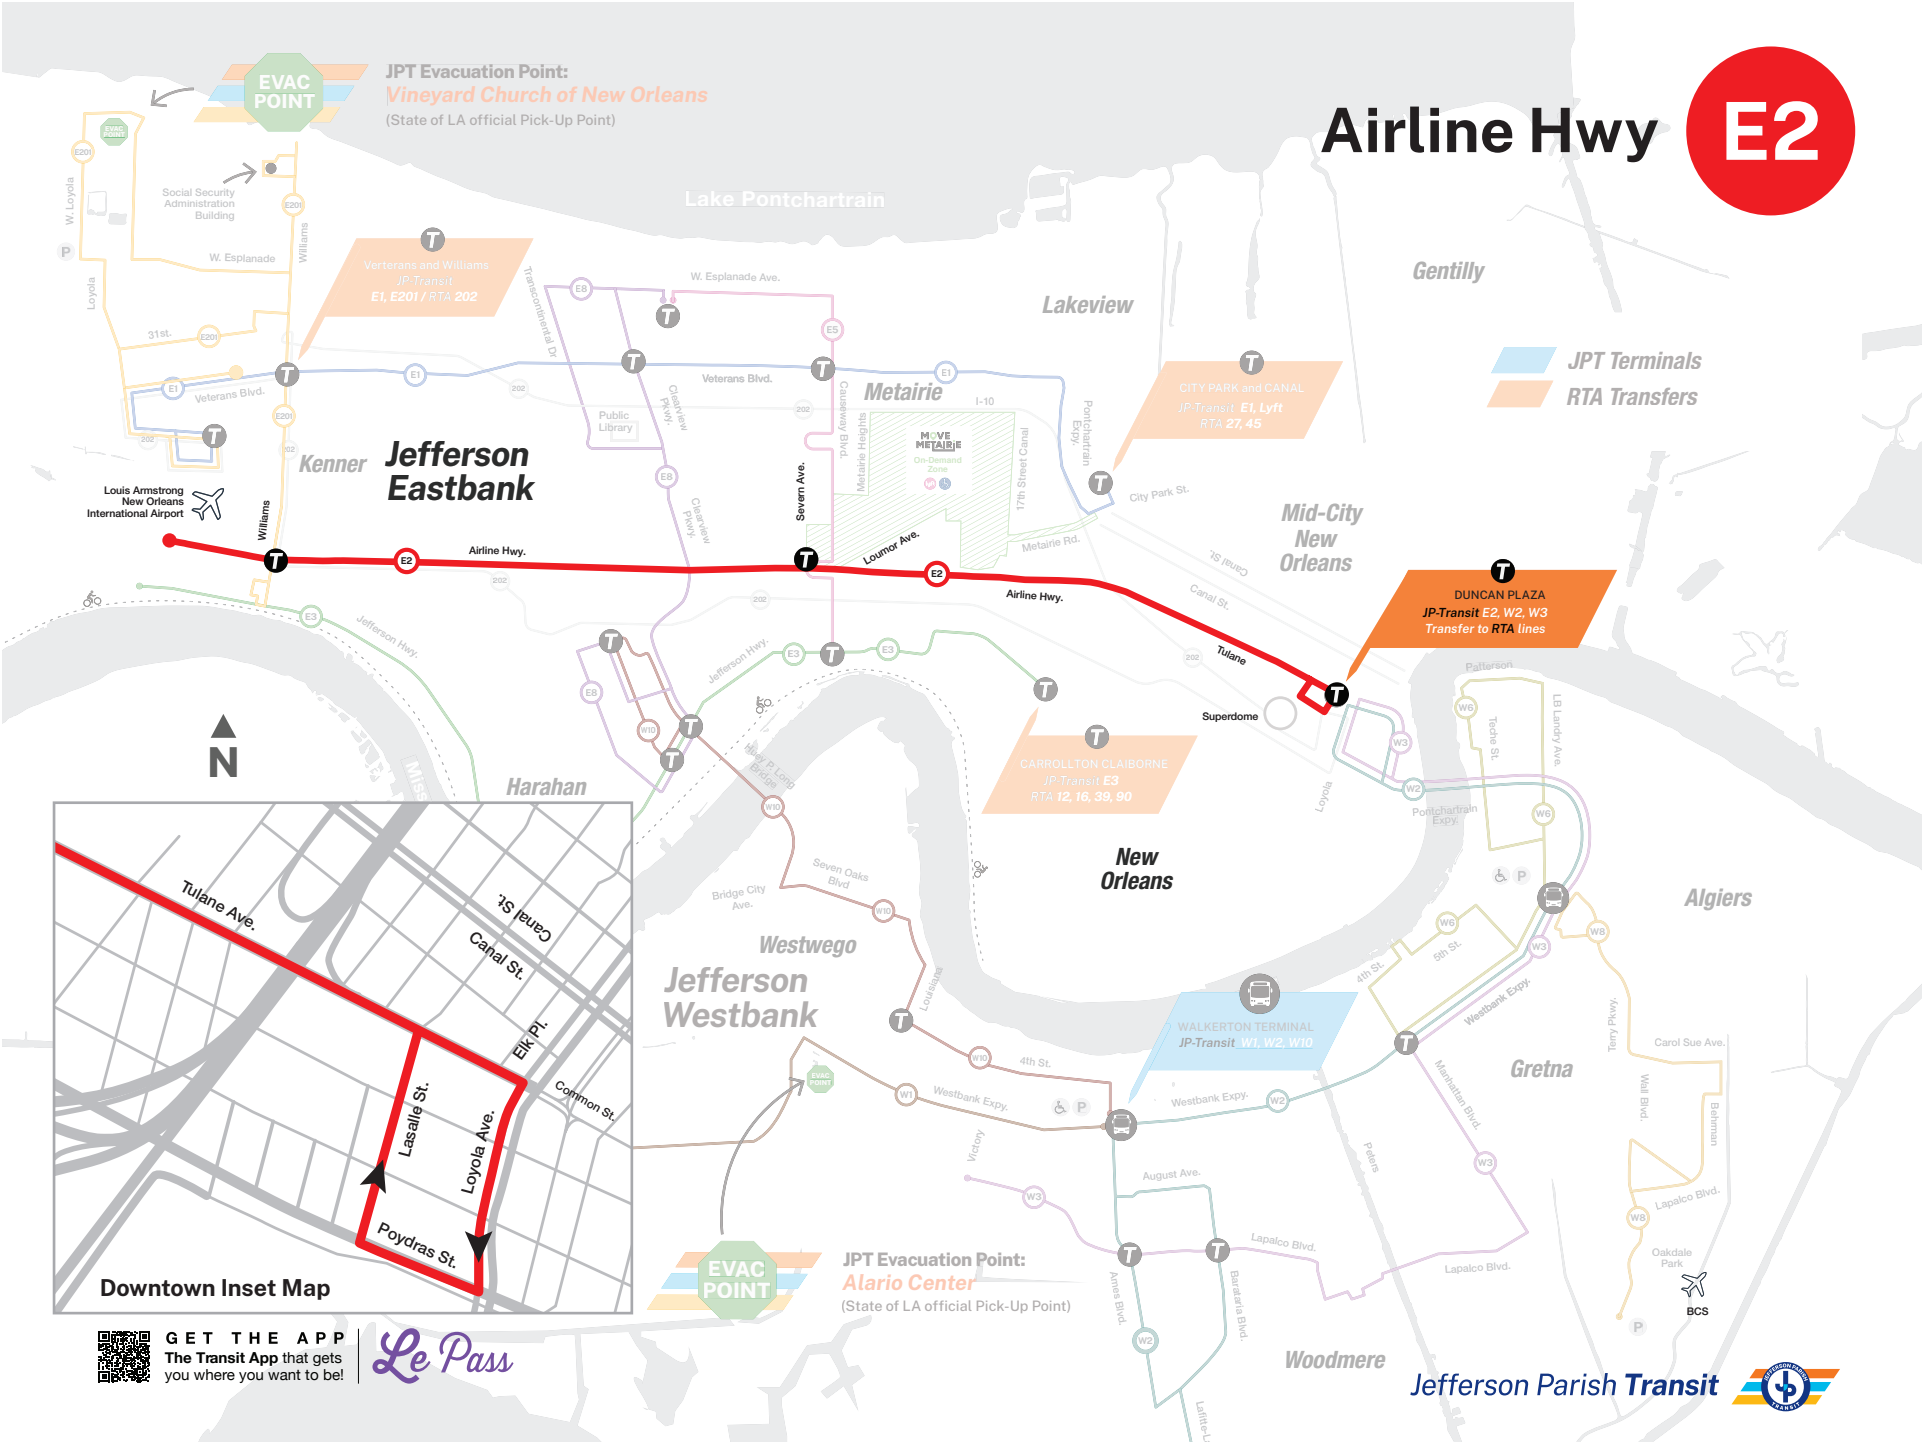

Holiday Service / Servicio de vacaciones: jptransit.com/holiday

Route: The E2 Airline Hwy route provides service along the Airline Drive corridor into the city of New Orleans. It provides service to downtown New Orleans Main Library Hub.

Ruta: La ruta E2 Airline carretera brinda servicio a lo largo del corredor Airline Drive hacia la ciudad de New Orleans. Proporciona servicio al centro de la biblioteca principal del centro de New Orleans.

Holiday Service / Servicio de vacaciones: jptransit.com/holiday

GET THE APP
The Transit App that gets you where you want to be!

Jefferson Parish Transit

Airline Hwy

EVAC POINT

JPT Evacuation Point:
Vineyard Church of New Orleans
(State of LA official Pick-Up Point)

 **JPT Terminals**
 **RTA Transfers**

Downtown Inset Map

EVAC POINT

JPT Evacuation Point:
Alario Center
(State of LA official Pick-Up Point)

GET THE APP
The Transit App that gets you where you want to be!