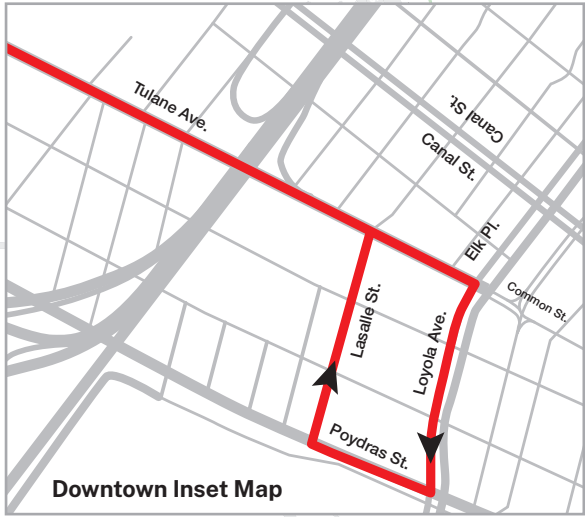

Holiday Service / Servicio de vacaciones: jptransit.com/holiday

Route: The E2 Airline Hwy route provides service along the Airline Drive corridor into the city of New Orleans. It provides service to downtown New Orleans Main Library Hub.

Ruta: La ruta E2 Airline carretera brinda servicio a lo largo del corredor Airline Drive hacia la ciudad de New Orleans. Proporciona servicio al centro de la biblioteca principal del centro de New Orleans.

Holiday Service / Servicio de vacaciones: jptransit.com/holiday

GET THE APP
The Transit App that gets you where you want to be!

Jefferson Parish Transit

Airline Hwy

EVAC POINT

JPT Evacuation Point:
Vineyard Church of New Orleans
(State of LA official Pick-Up Point)

 **JPT Terminals**
 **RTA Transfers**

Downtown Inset Map

EVAC POINT

JPT Evacuation Point:
Alario Center
(State of LA official Pick-Up Point)

GET THE APP
The Transit App that gets you where you want to be!