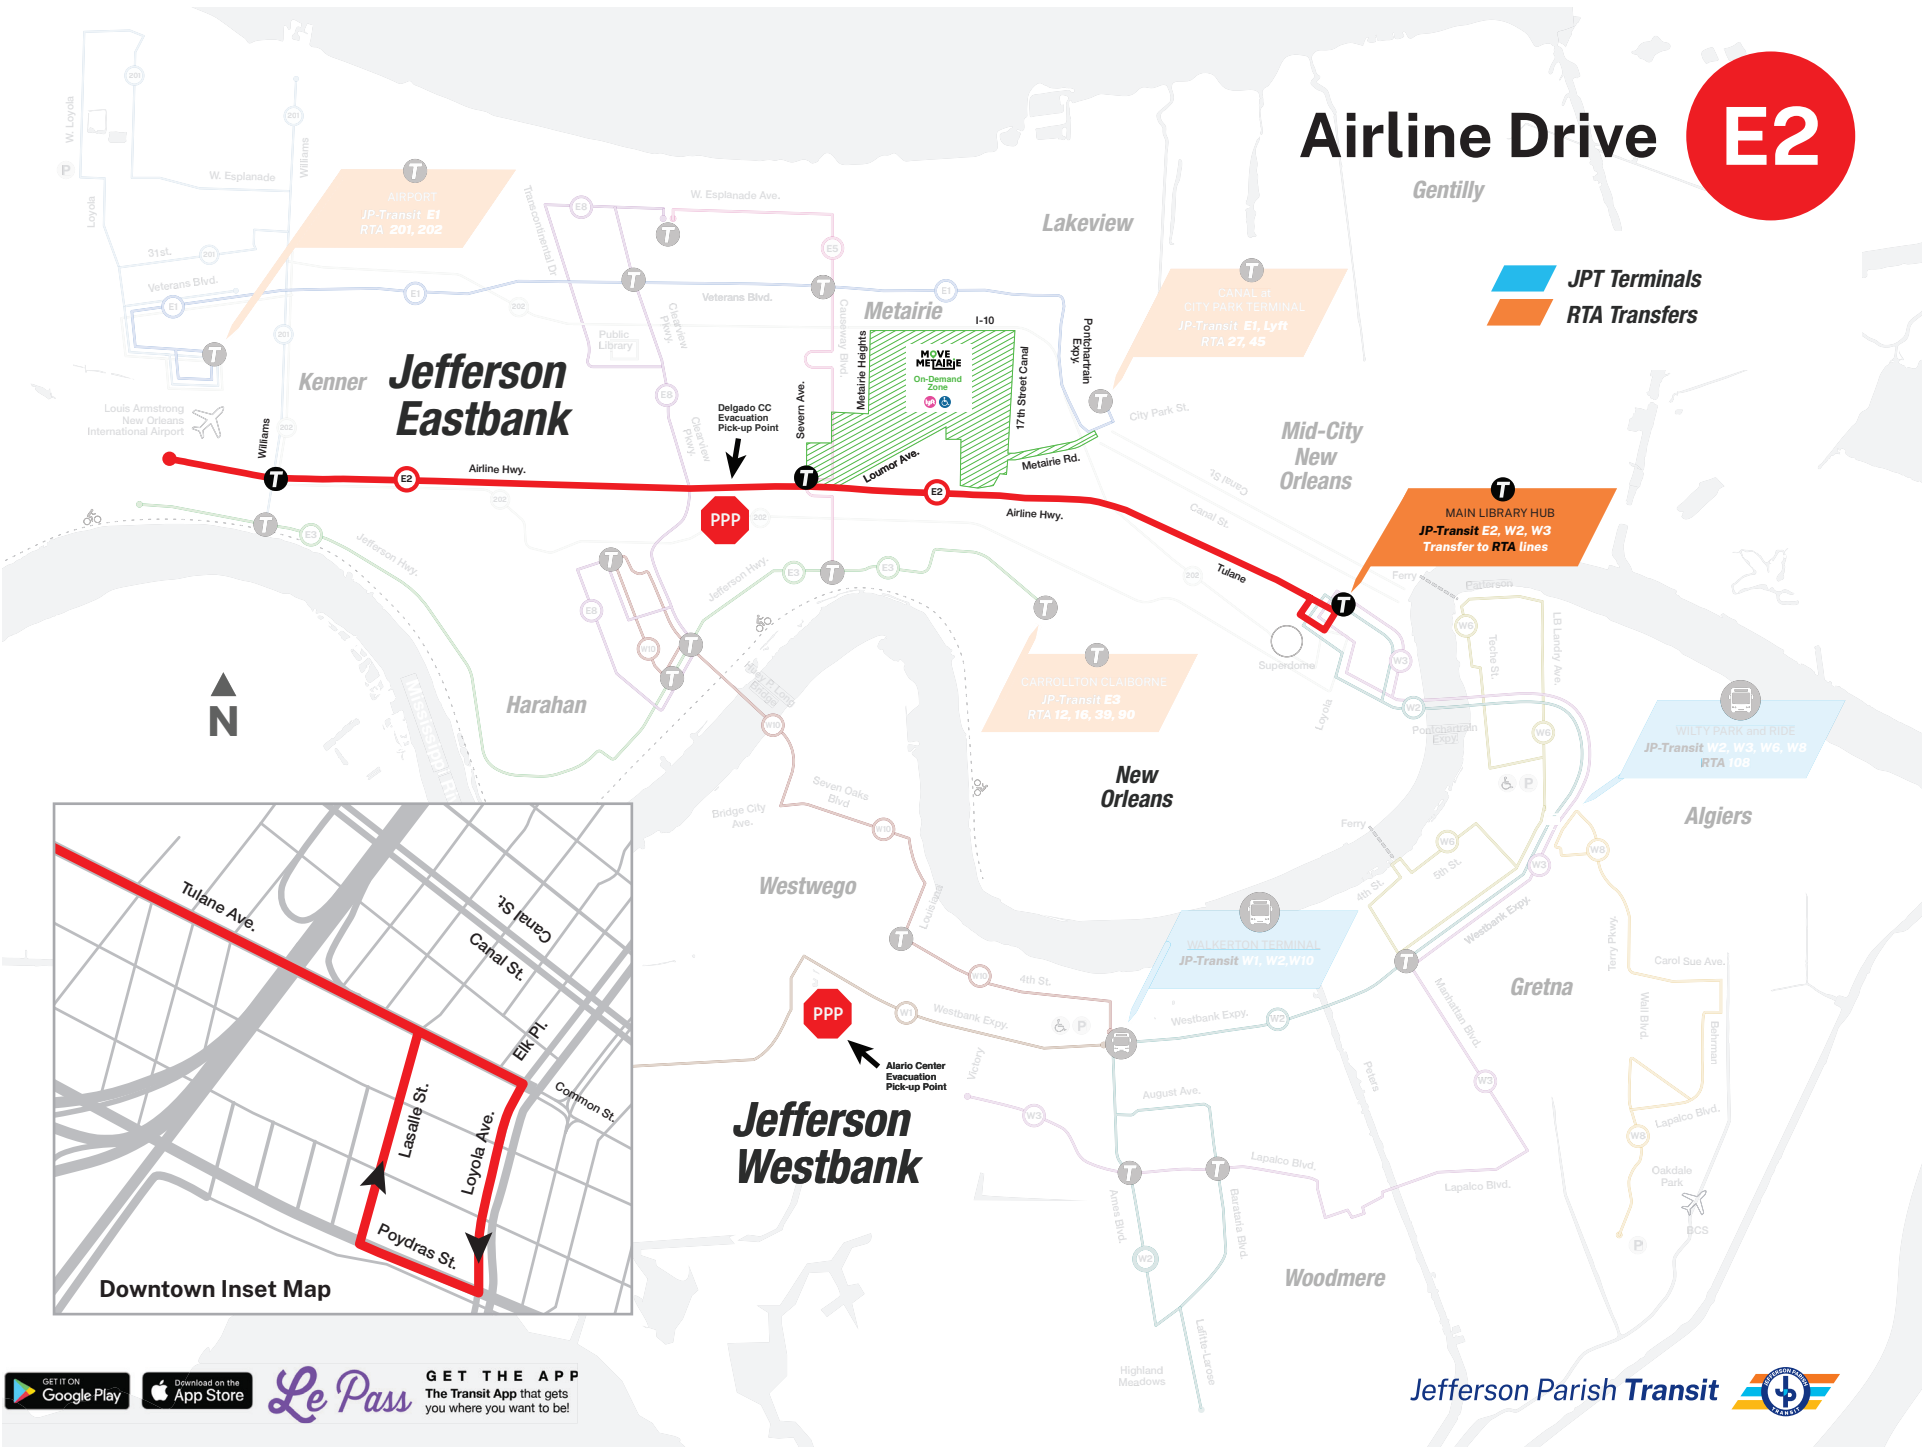

Airline Drive

Gentilly

JPT Terminals
 RTA Transfers

GET IT ON Google Play | Download on the App Store | **Le Pass** GET THE APP The Transit App that gets you where you want to be!

Jefferson Parish Transit