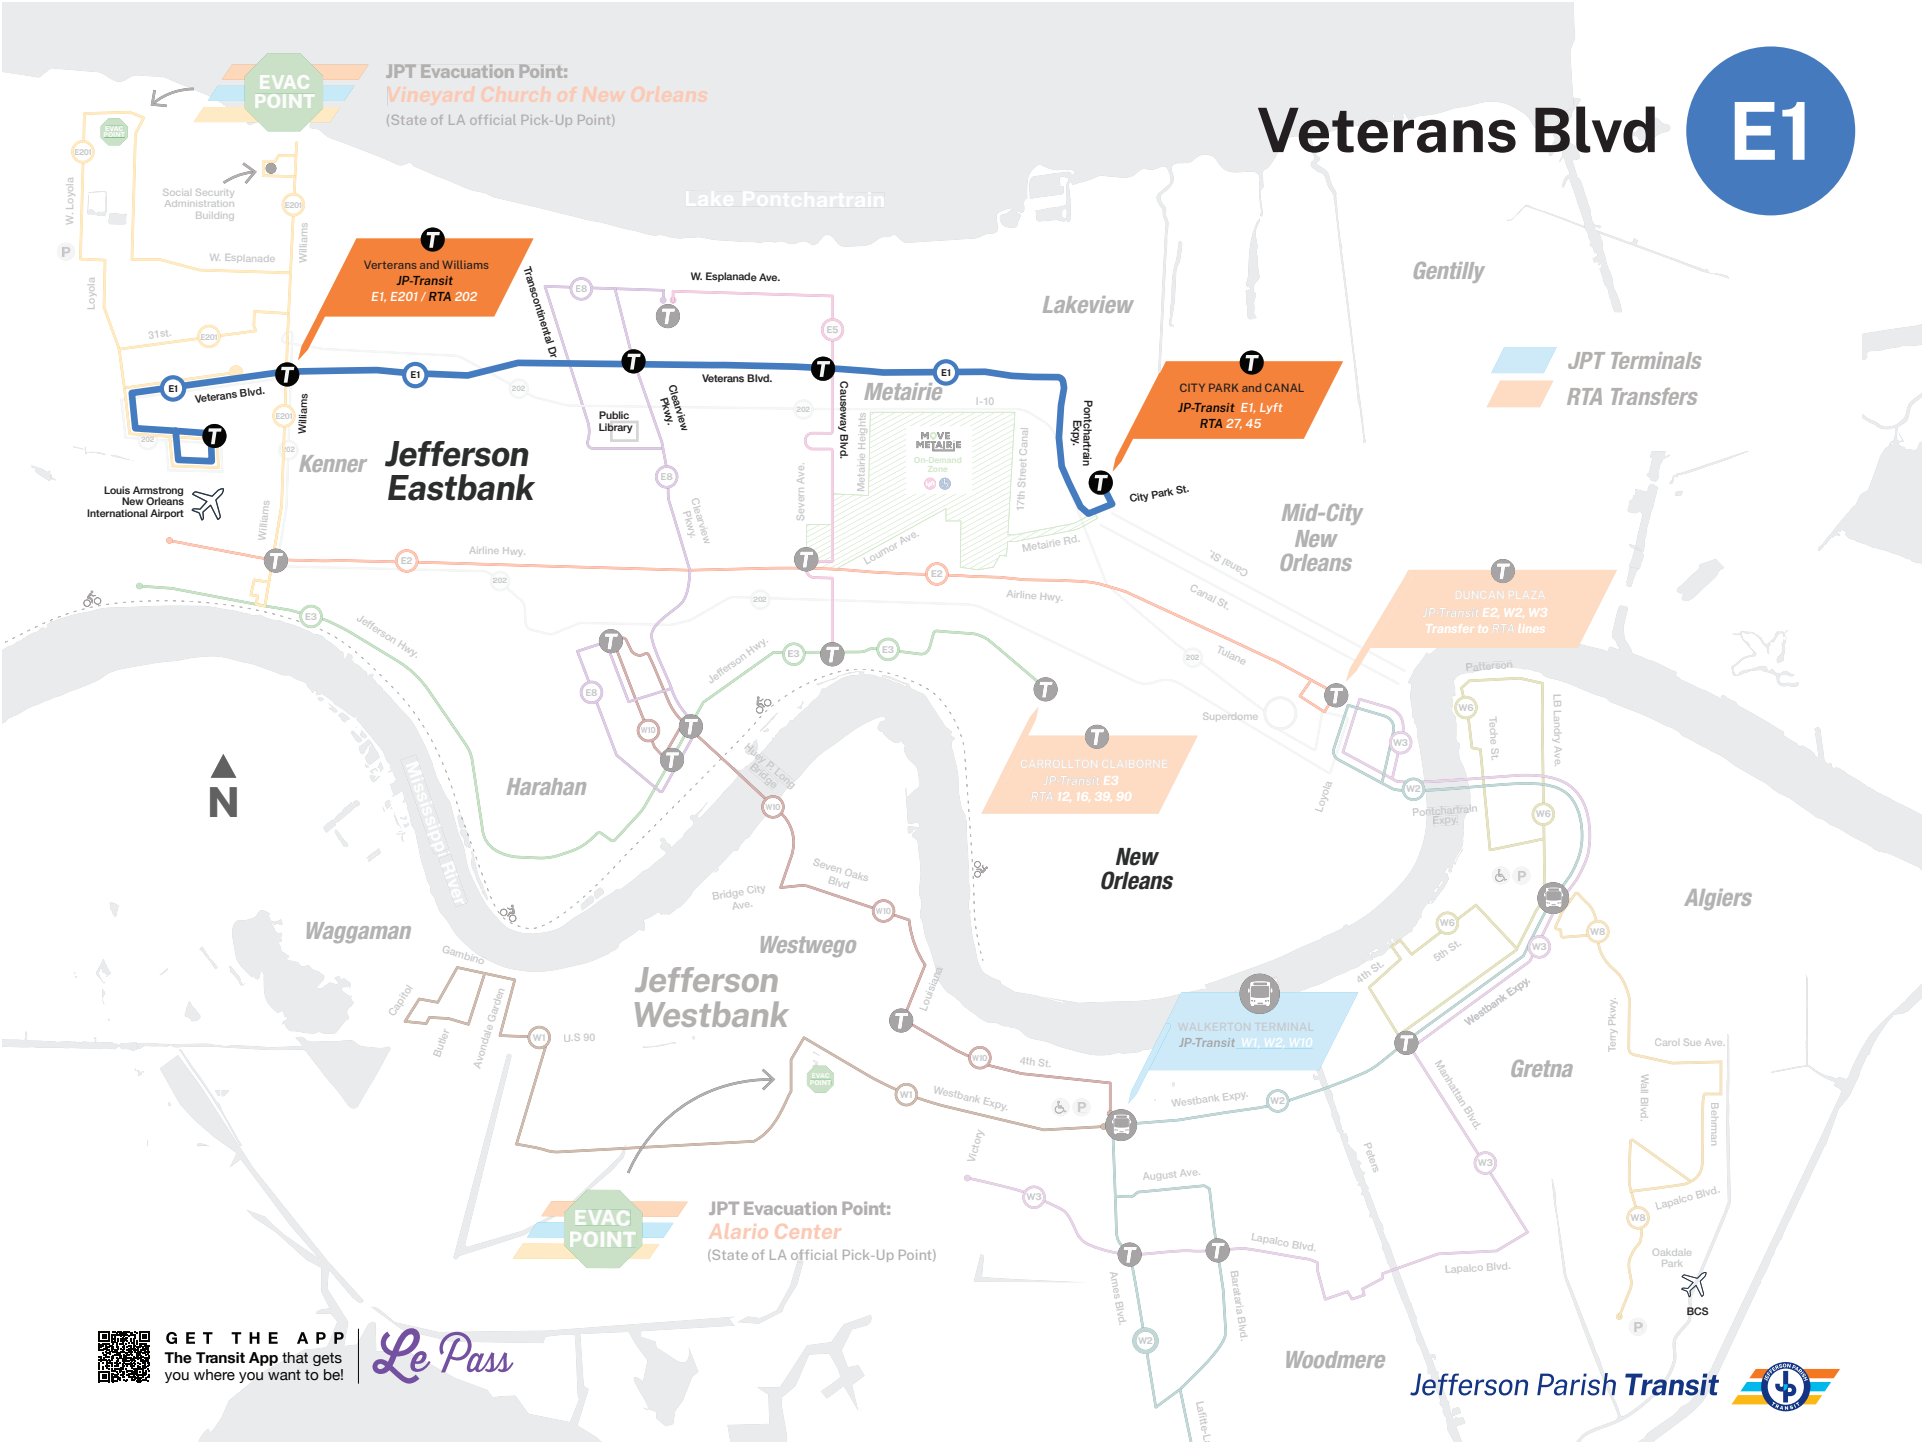

Holiday Service / Servicio de vacaciones: jptransit.com/holiday

Route: The Veterans Blvd route connects Louis Armstrong New Orleans International Airport in Kenner to the city of New Orleans. The bus stop at the airport is located on the top level of the departure terminal in the middle walkway of the outside lane, closest to the exit. The Veterans - Airport route runs from the airport along Veterans Boulevard and the Pontchartrain Expressway to City Park Avenue in New Orleans.

Ruta: La ruta Veterans bulevar conecta el Aeropuerto Internacional Louis Armstrong de New Orleans en Kenner con la ciudad de New Orleans. La parada de autobús en el aeropuerto está ubicada en el nivel superior de la terminal de salidas, en el pasillo central del carril exterior, más cercano a la salida. La ruta Veterans-Airport va desde el aeropuerto a lo largo de Veterans Boulevard y Pontchartrain Expressway hasta City Park Avenue en New Orleans.

Holiday Service / Servicio de vacaciones: jptransit.com/holiday

GET THE APP
The Transit App that gets you where you want to be!

Jefferson Parish Transit

Veterans Blvd

EVAC POINT

JPT Evacuation Point:
Vineyard Church of New Orleans
(State of LA official Pick-Up Point)

Veterans and Williams
JP-Transit
E1, E201 / RTA 202

CITY PARK and CANAL
JP-Transit E1, Lyft
RTA 27, 45

JPT Terminals
RTA Transfers

DUNCAN PLAZA
JP-Transit E2, W2, W3
Transfer to RTA lines

CARROLLTON CLAIBORNE
JP-Transit E3
RTA 12, 16, 39, 90