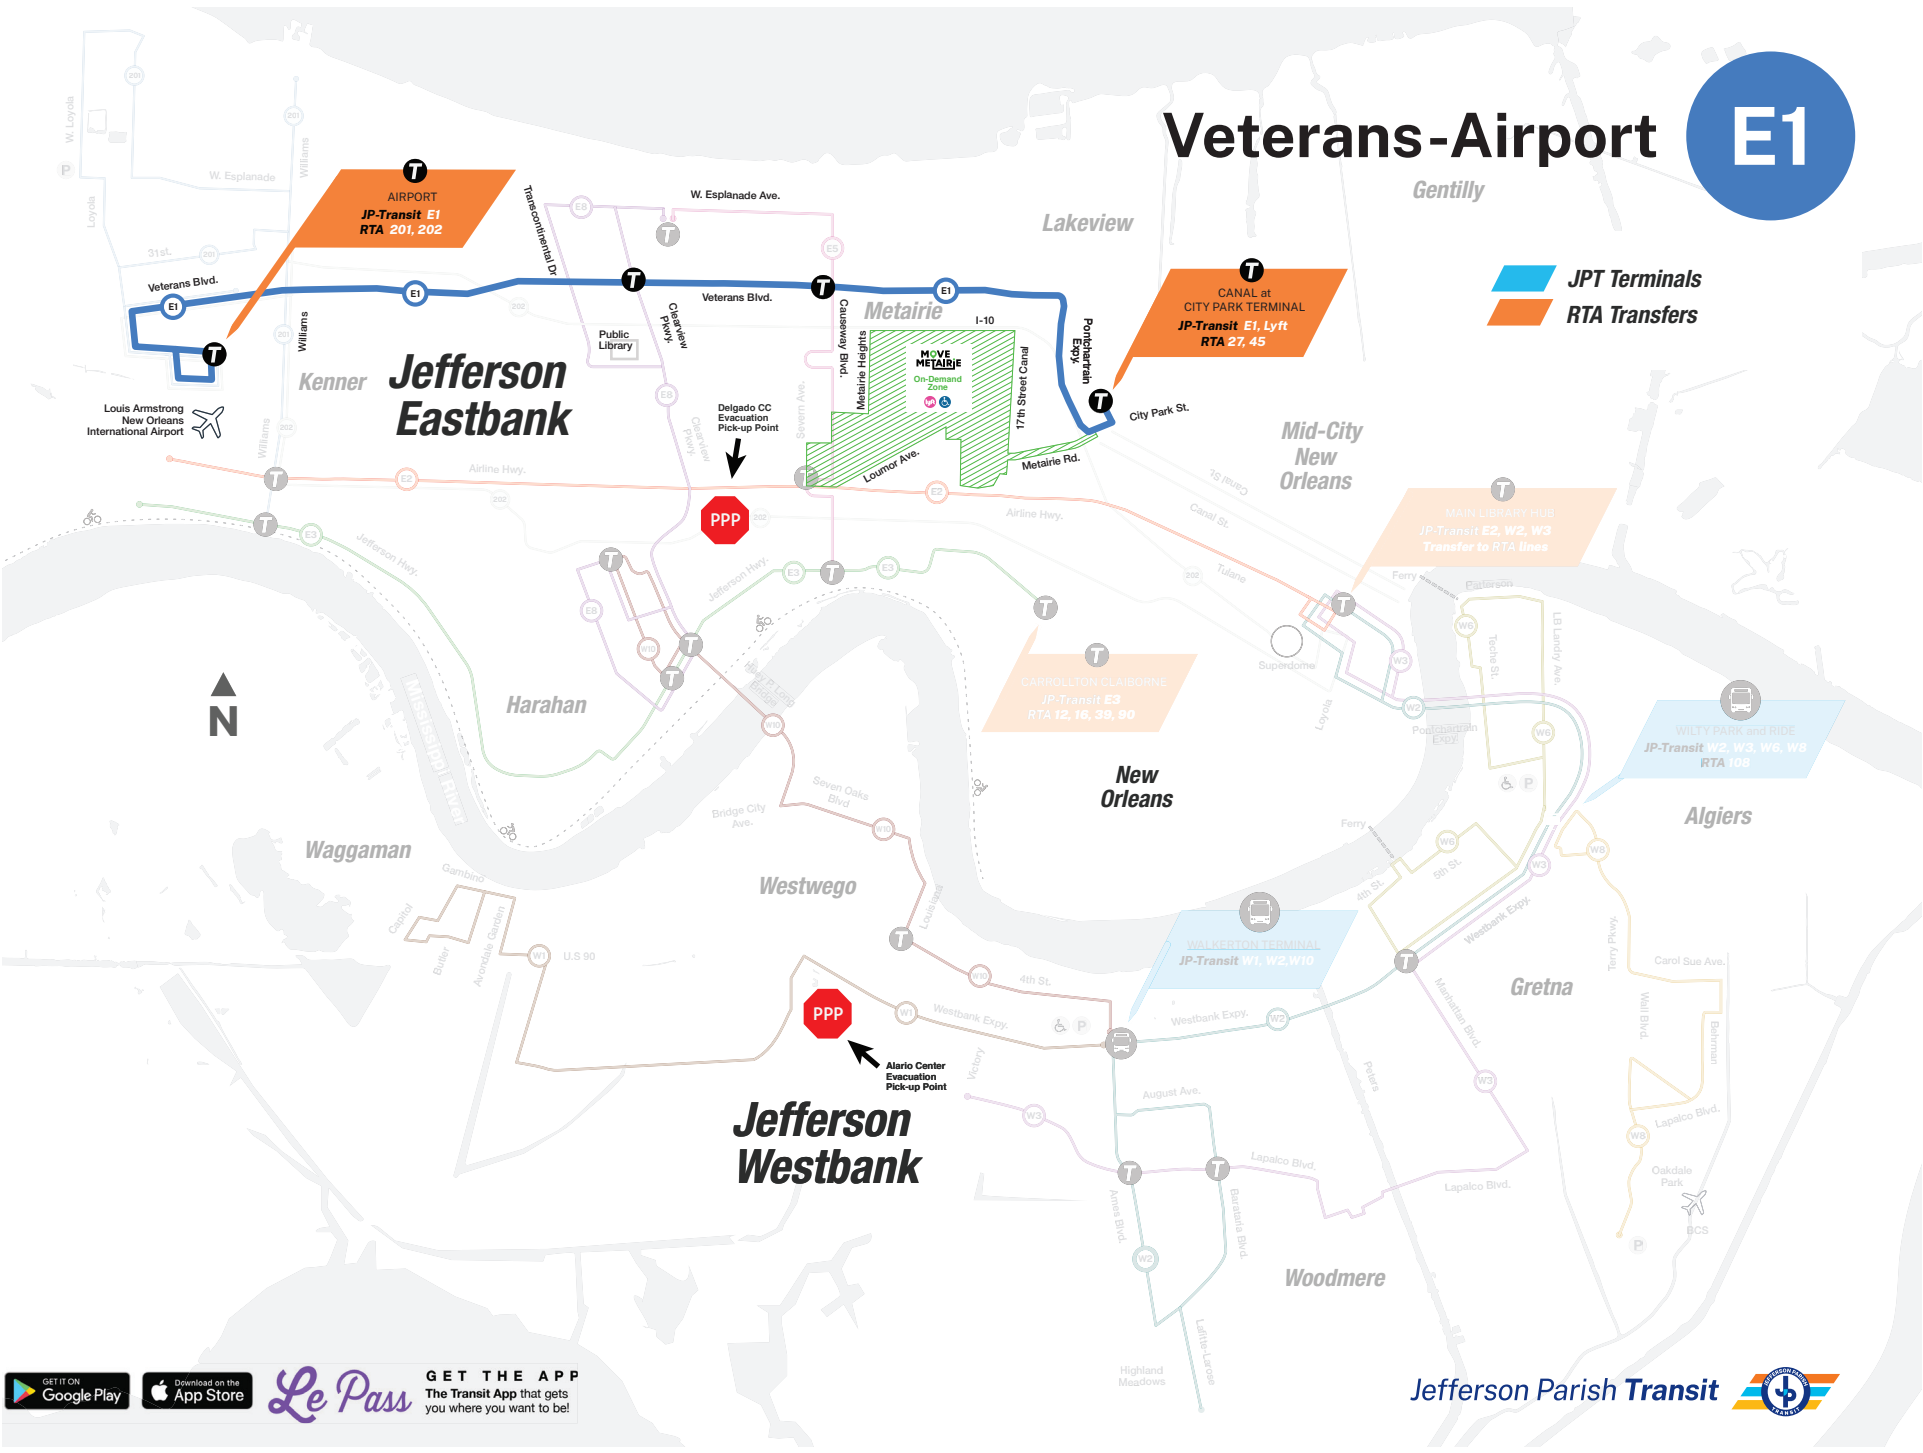

**Holiday Service / Servicio de vacaciones:** [jptransit.com/holiday](http://jptransit.com/holiday)

**Route:** The Veterans-Airport route connects Louis Armstrong New Orleans International Airport in Kenner to the city of New Orleans. The bus stop at the airport is located on the top level of the departure terminal in the middle walkway of the outside lane, closest to the exit. The Veterans - Airport route runs from the airport along Veterans Boulevard and the Pontchartrain Expressway to City Park Avenue in New Orleans.

**Ruta:** La ruta Veterans-Airport conecta el Aeropuerto Internacional Louis Armstrong de New Orleans en Kenner con la ciudad de New Orleans. La parada de autobús en el aeropuerto está ubicada en el nivel superior de la terminal de salidas, en el pasillo central del carril exterior, más cercano a la salida. La ruta Veterans-Airport va desde el aeropuerto a lo largo de Veterans Boulevard y Pontchartrain Expressway hasta City Park Avenue en New Orleans.

# Veterans-Airport

**JPT Terminals**  
**RTA Transfers**

**Jefferson Eastbank**

**Jefferson Westbank**

**Le Pass**

**GET THE APP**  
The Transit App that gets you where you want to be!

Jefferson Parish Transit