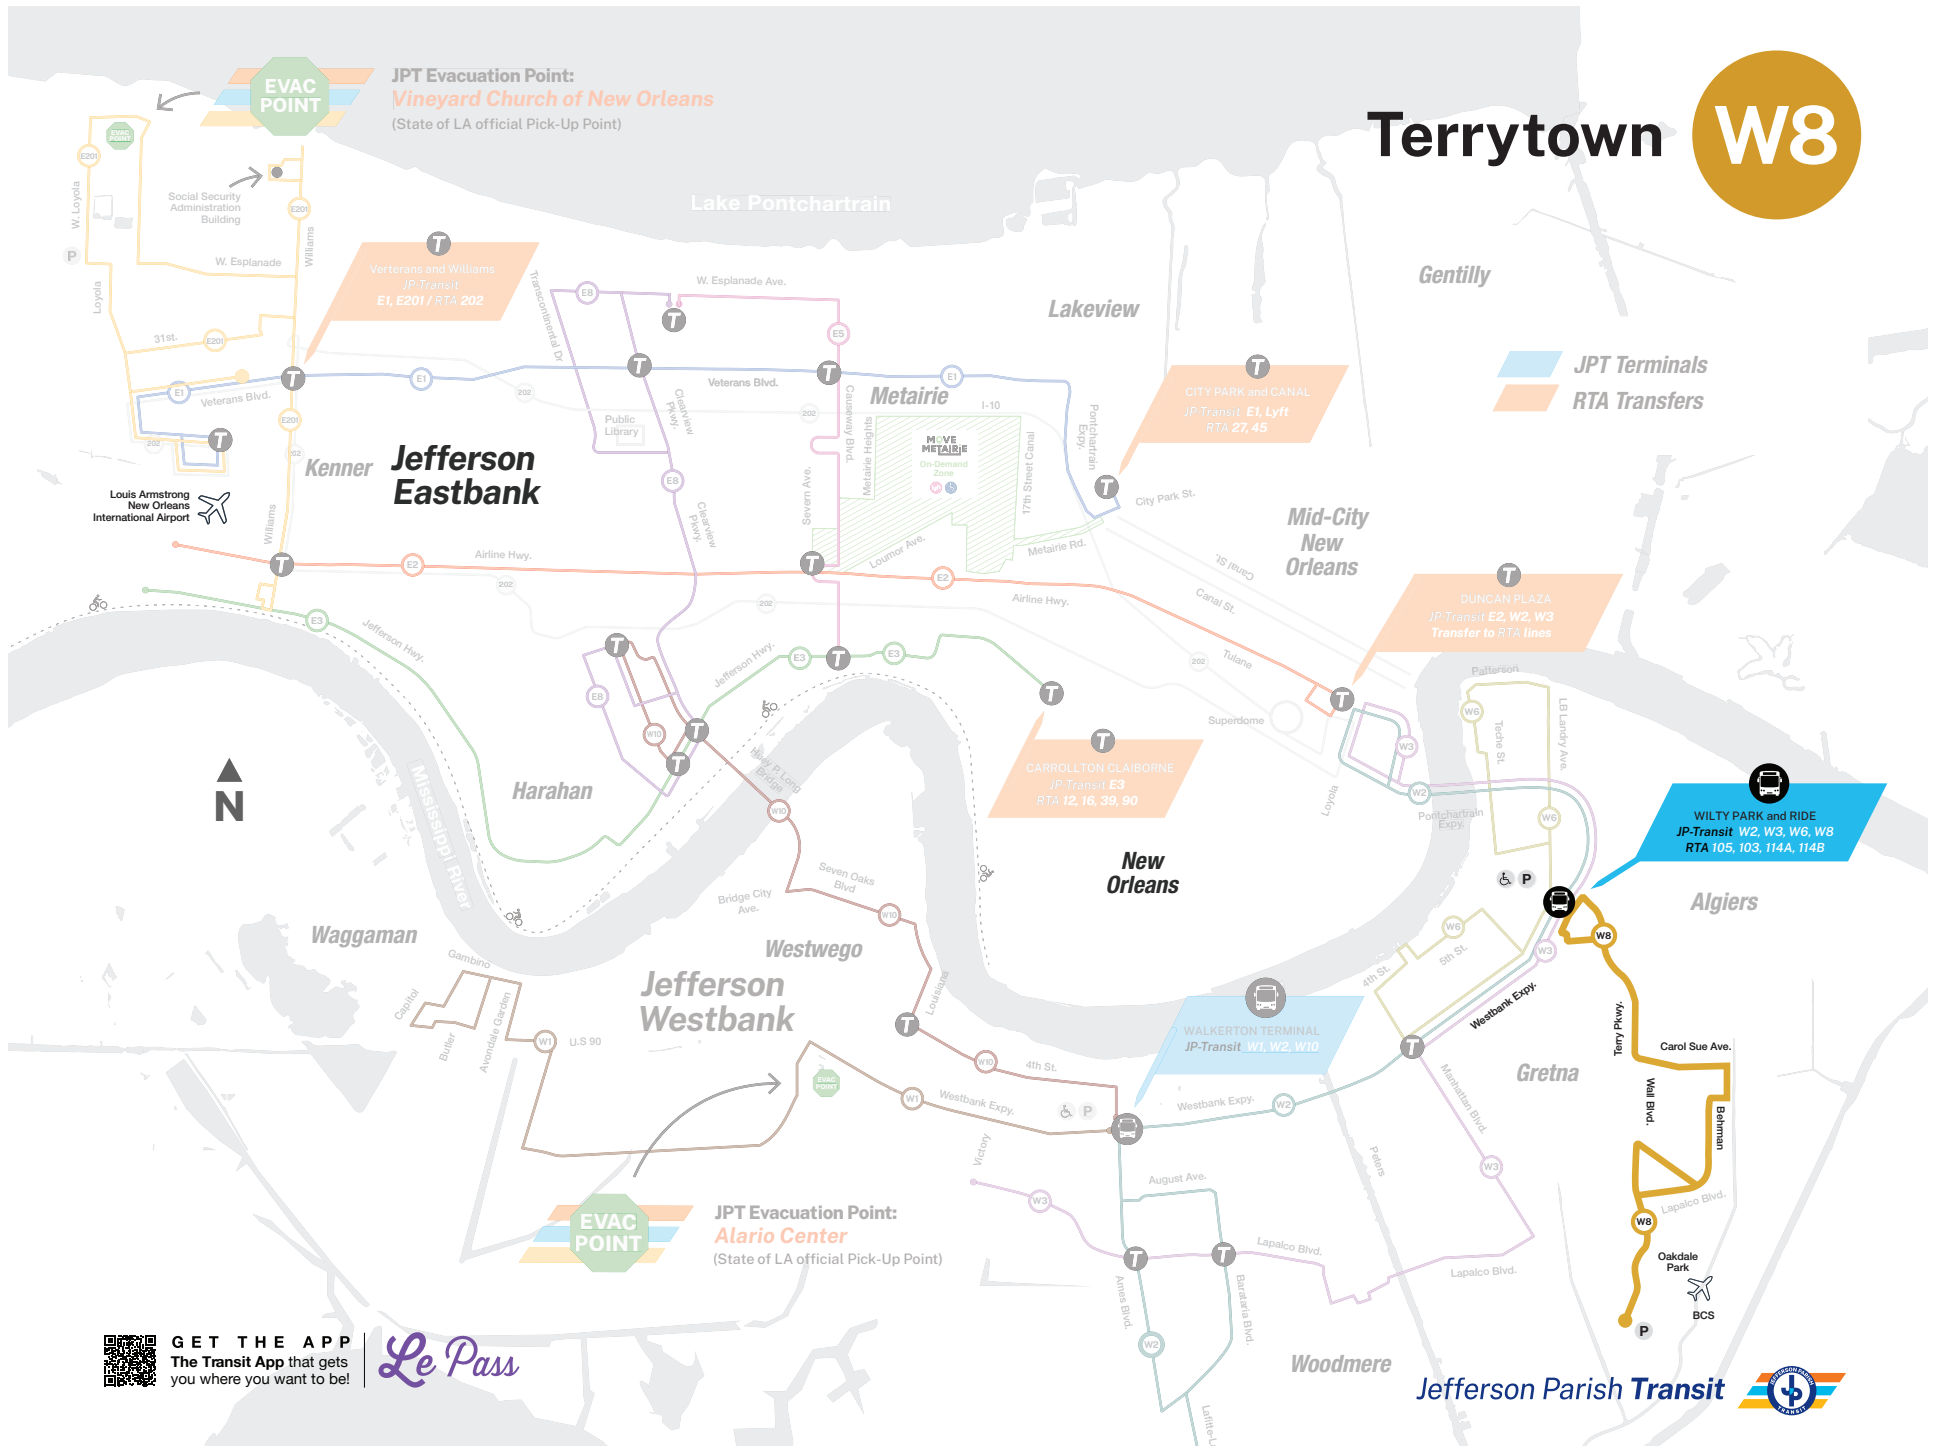

Holiday Service / Servicio de vacaciones: jptransit.com/holiday

Route: Terrytown route travels from the Oakdale Park and Ride to the Wilty Terminal connecting with the W2 Westbank Expressway and W3 Lapalco.

Ruta: La ruta de Terrytown viaja desde Oakdale Park and Ride hasta Wilty Terminal y conecta con W2 Westbank Expressway y W3 Lapalco.

GET THE APP
The Transit App that gets you where you want to be!

Jefferson Parish Transit

Terrytown W8

GET THE APP
The Transit App that gets you where you want to be!