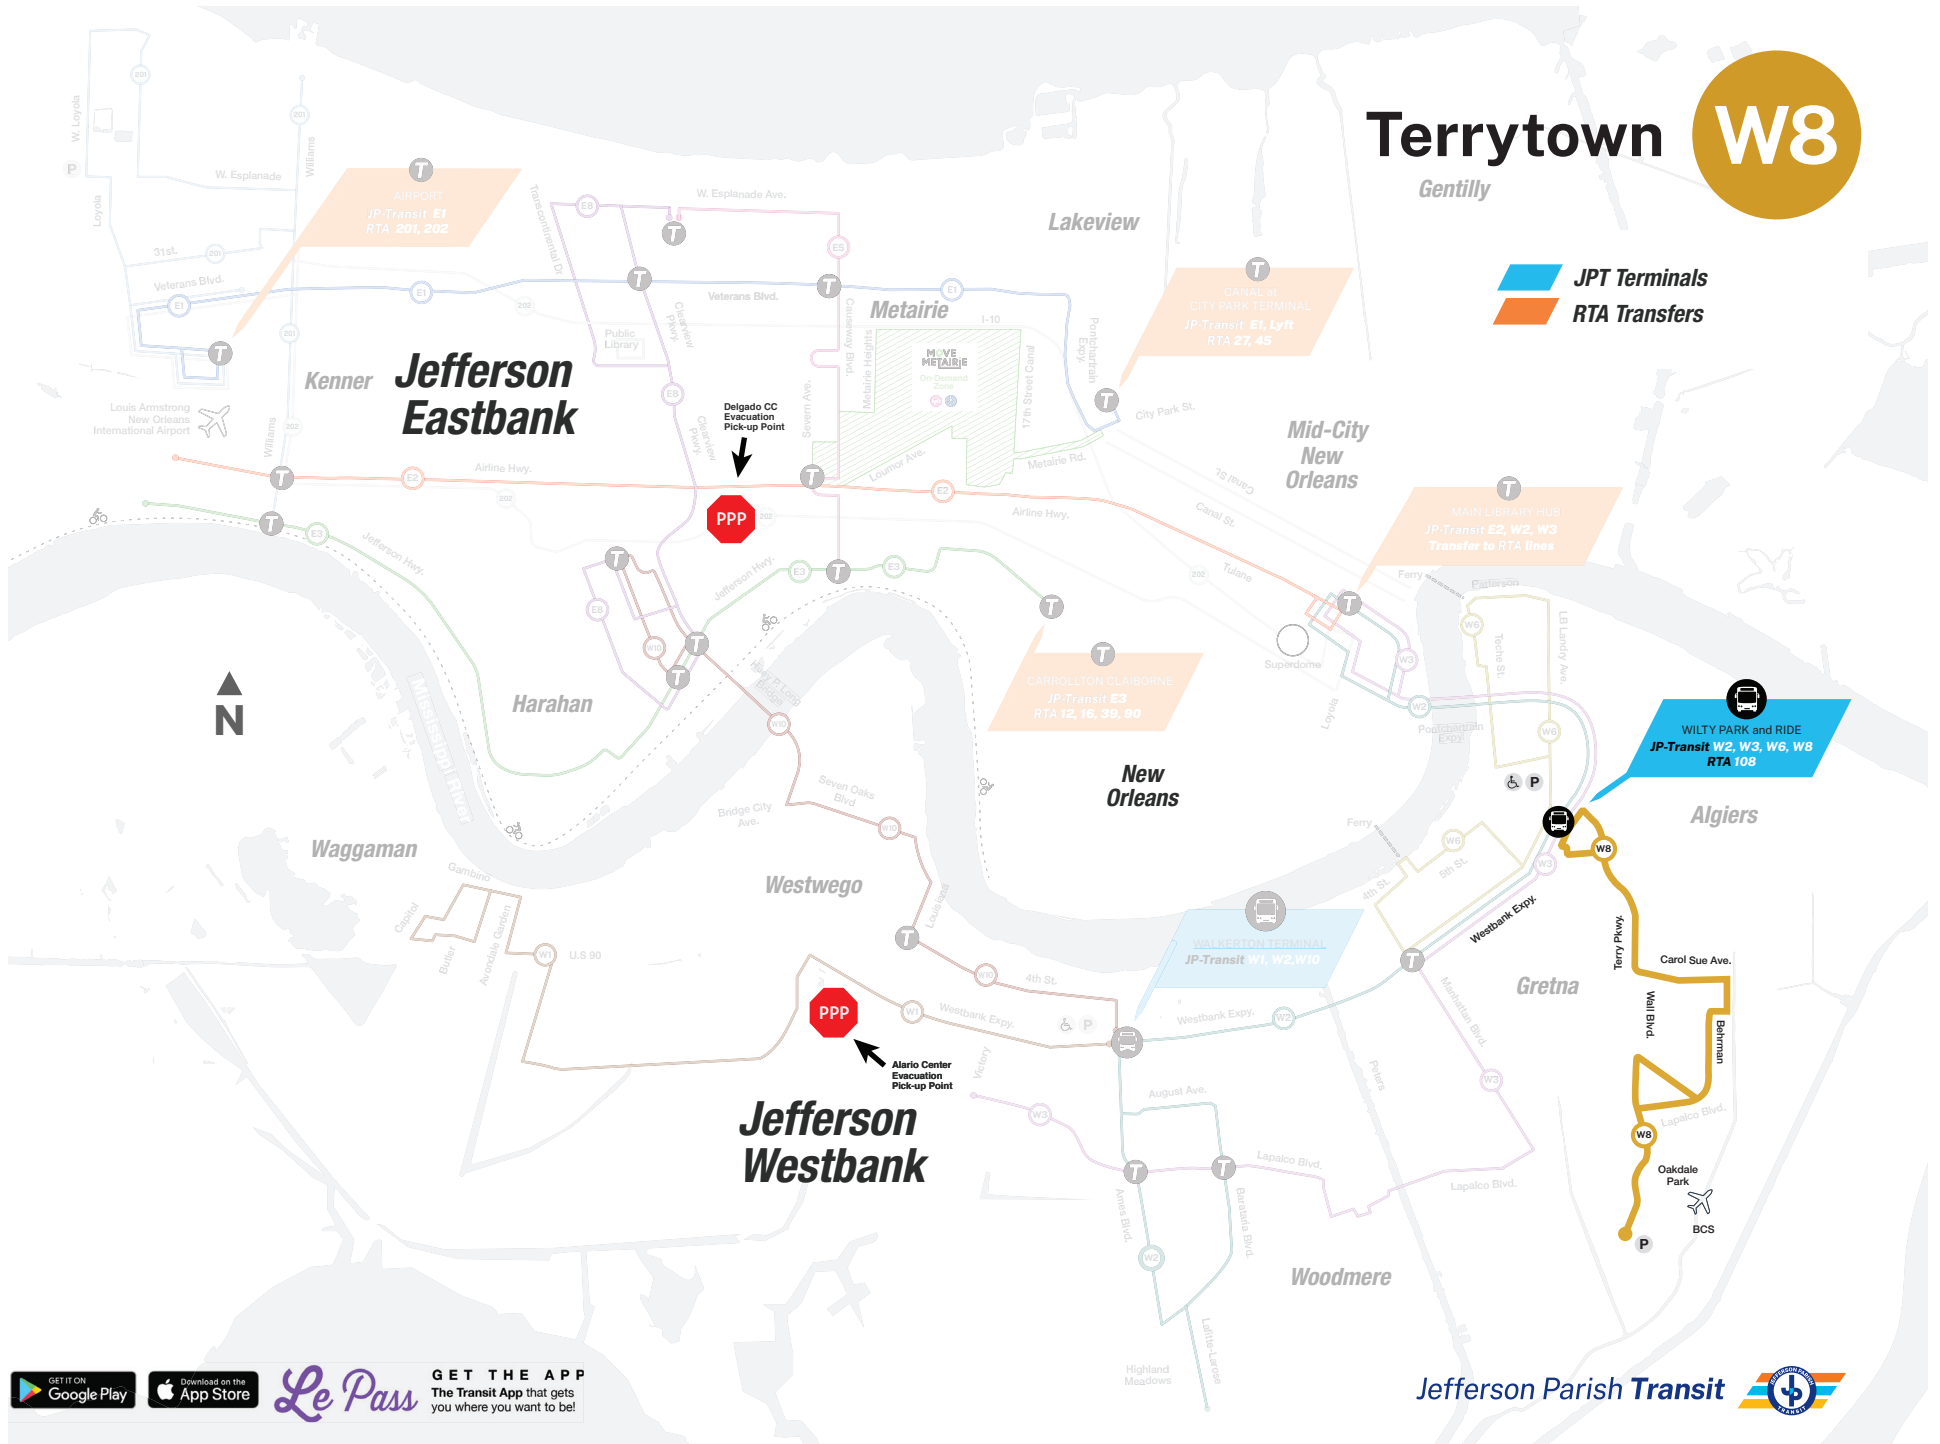

Holiday Service / Servicio de vacaciones: jptransit.com/holiday

Route: Terrytown route travels from the Oakdale Park and Ride to the Wilty Terminal connecting with the W2 Westbank Expressway and W3 Lapalco.

Ruta: La ruta de Terrytown viaja desde Oakdale Park and Ride hasta Wilty Terminal y conecta con W2 Westbank Expressway y W3 Lapalco.

GET THE APP
The Transit App that gets you where you want to be!

Jefferson Parish Transit

Terrytown W8

Gentilly

JPT Terminals
RTA Transfers

Le Pass

GET THE APP
The Transit App that gets you where you want to be!

Jefferson Parish Transit