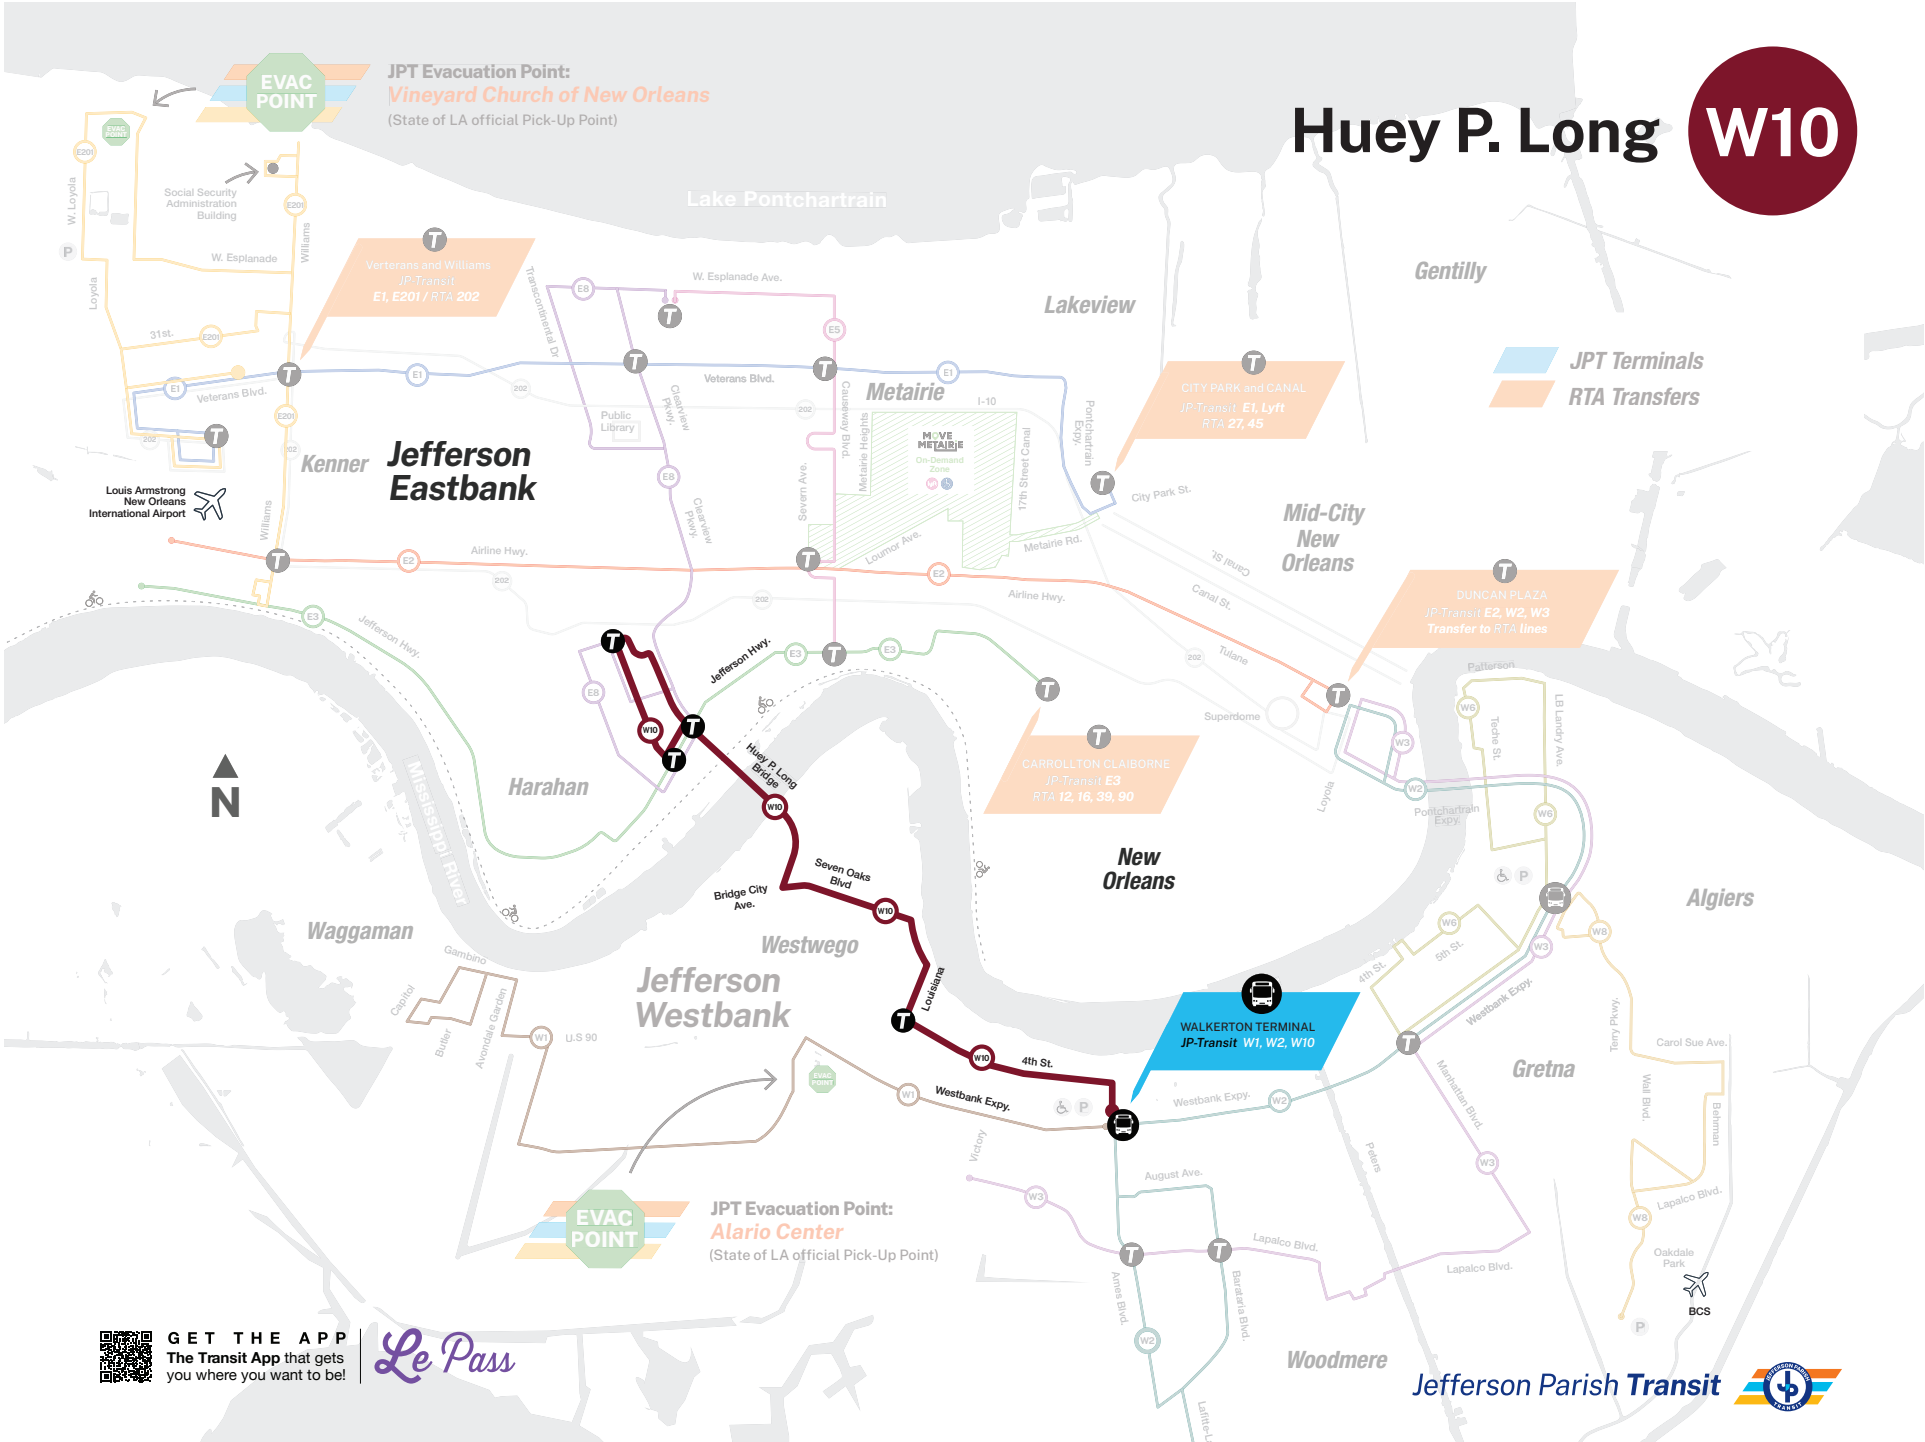

Huey P. Long W10

GET THE APP
The Transit App that gets you where you want to be!