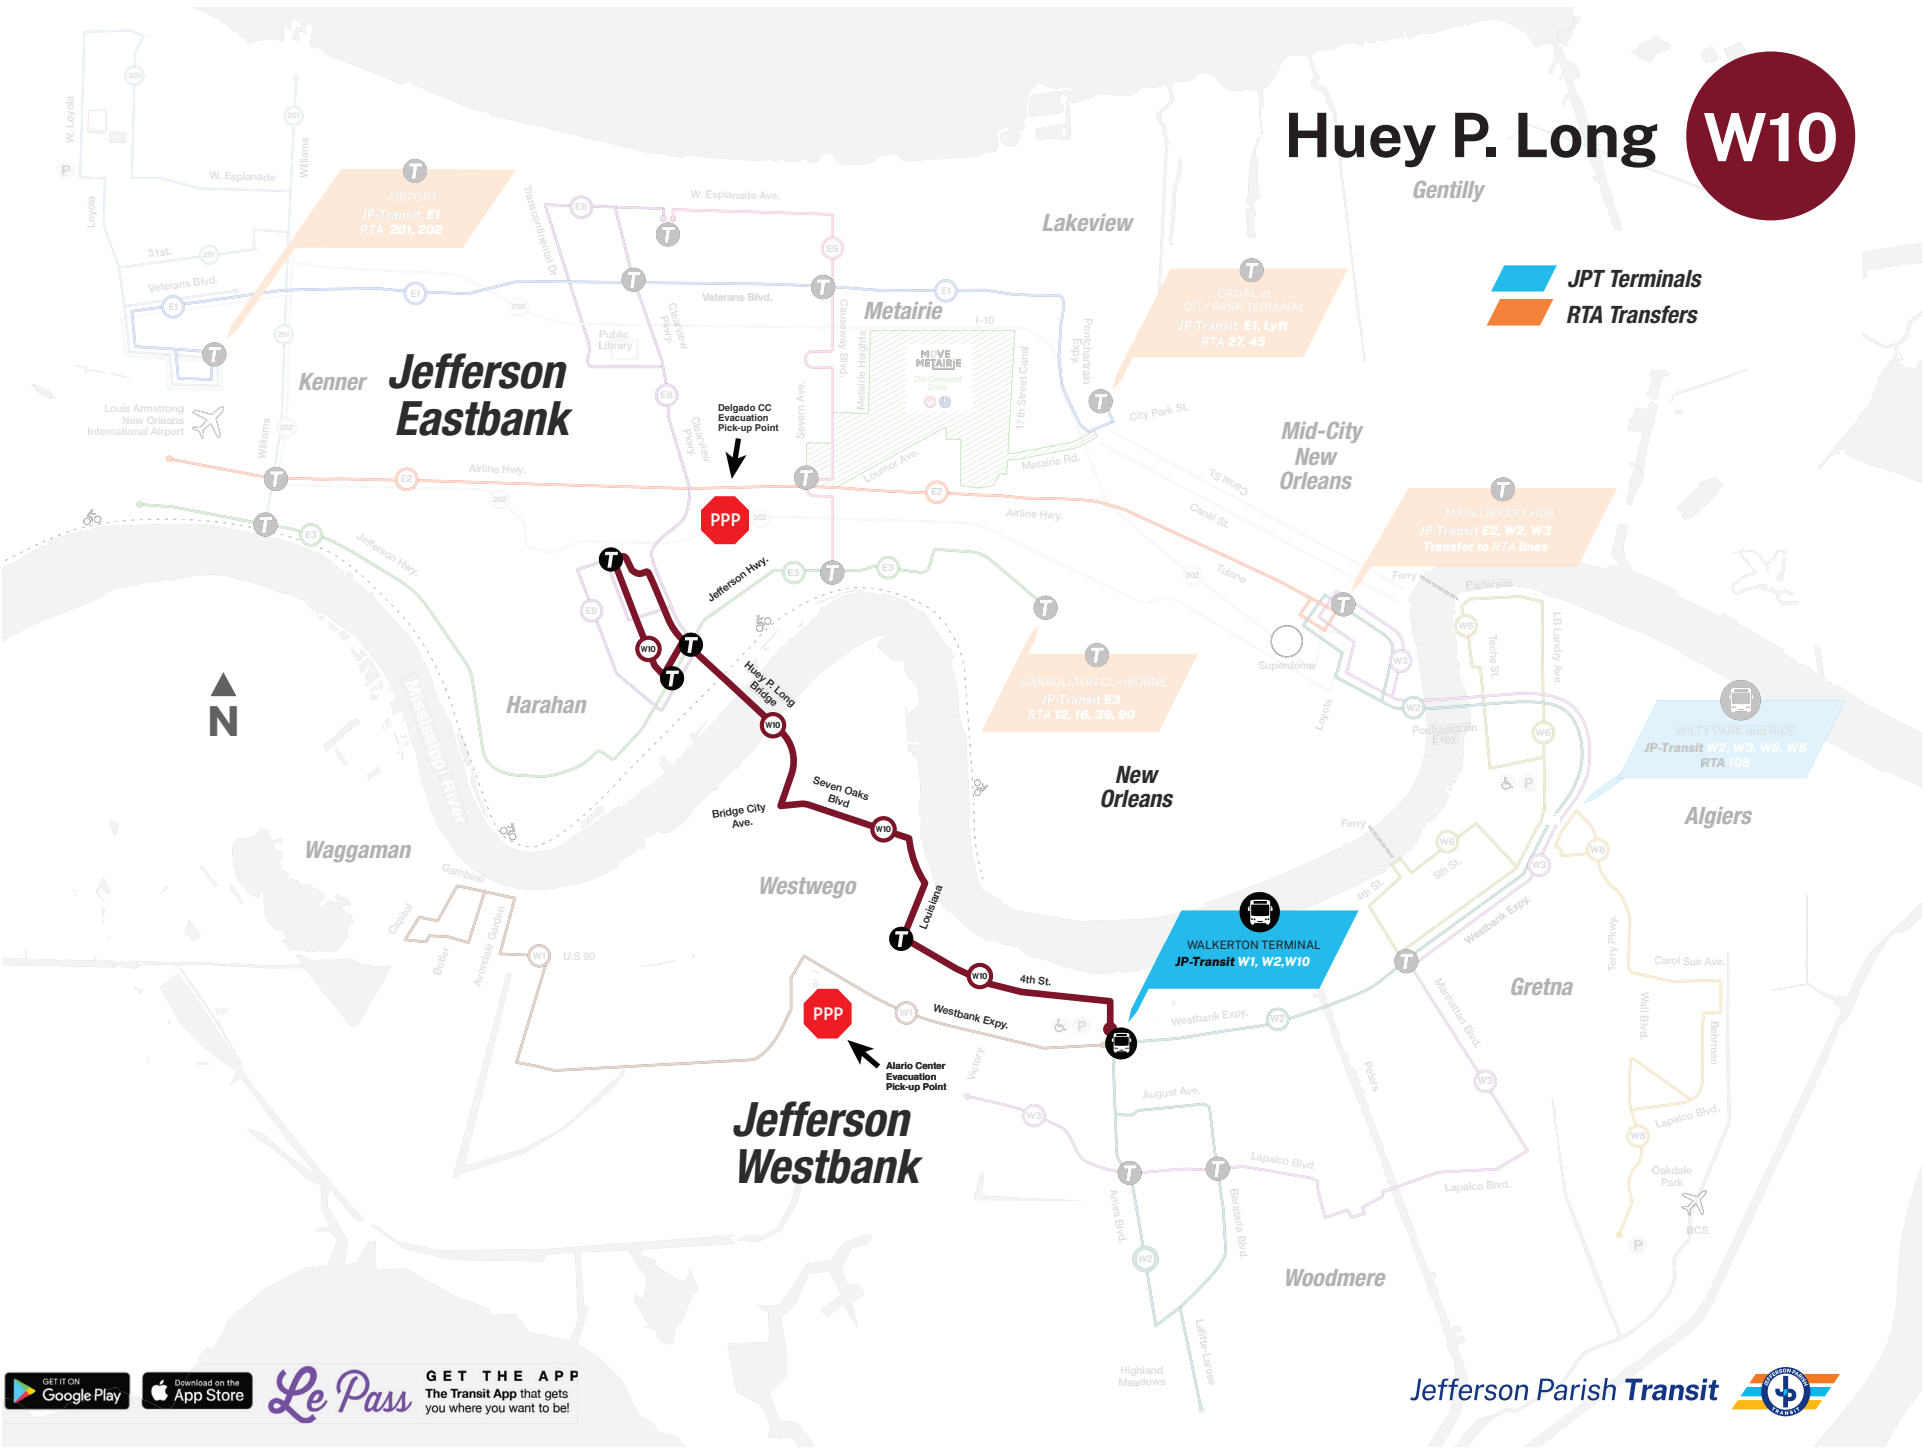

Huey P. Long W10

W10

JPT Terminals
RTA Transfers

Le Pass

GET THE APP
The Transit App that gets you where you want to be!

Jefferson Parish Transit